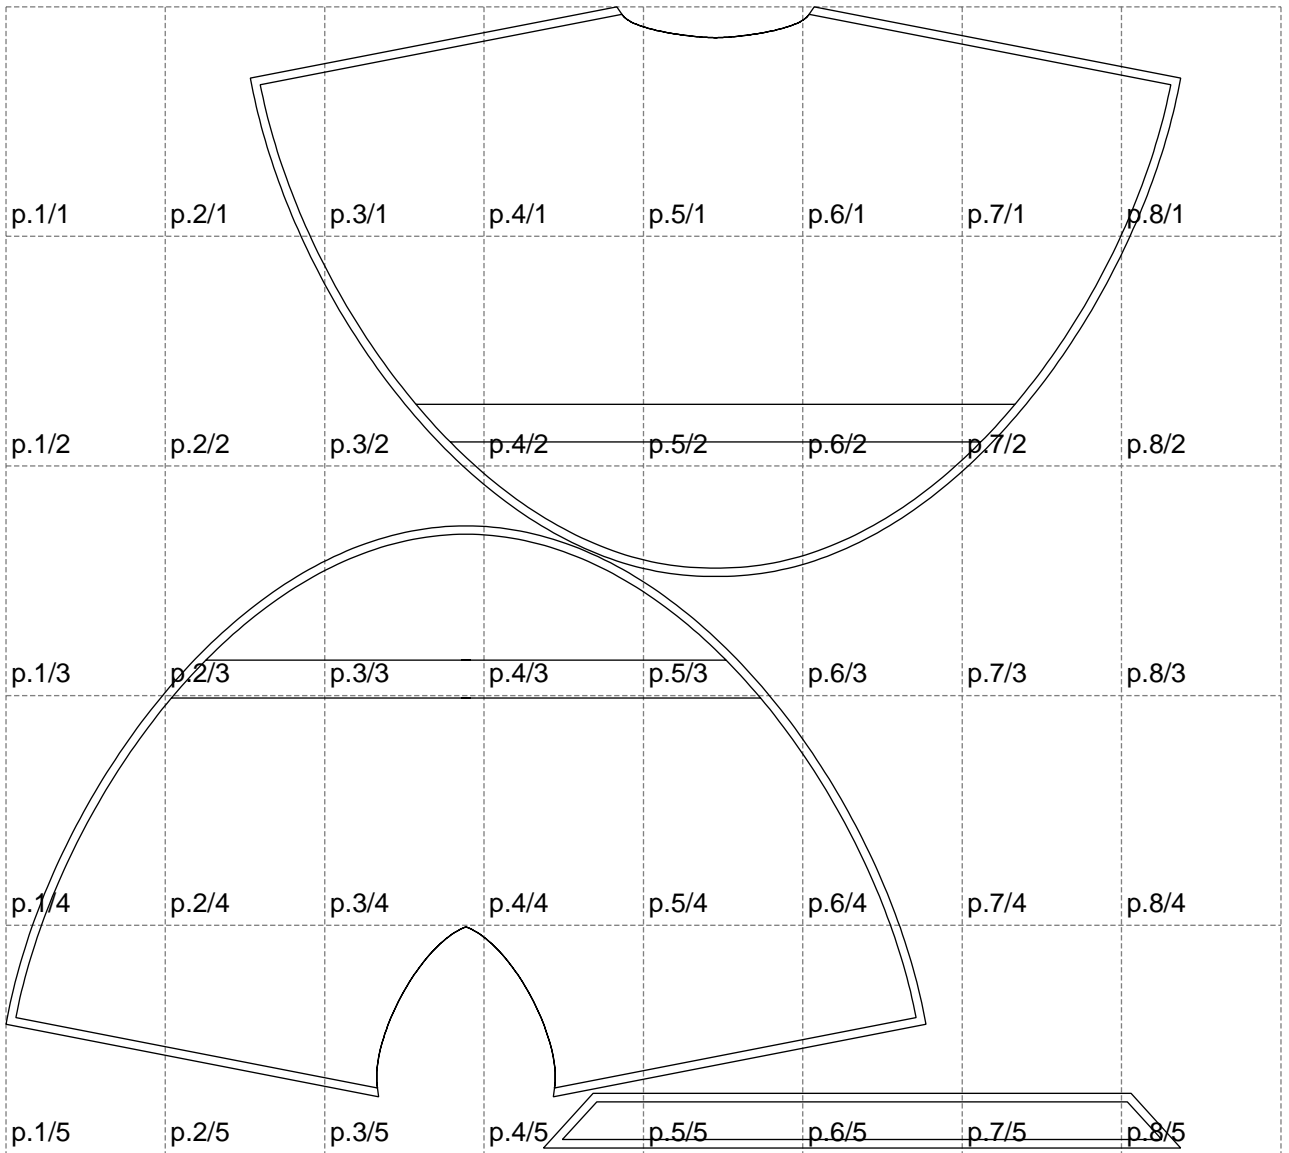

Not for print

Paper size: A4, size:1399.00 x1358.89 mm

# Example

size:1489.00 x1387.86 mm

Maneken =1 ver.0

rz\_1=170

rz\_16=96

rz\_17=82

rz\_18=76

rz\_19=104

rz\_20=101.8

---

. . . . .  
. . . . .  
. . . . .