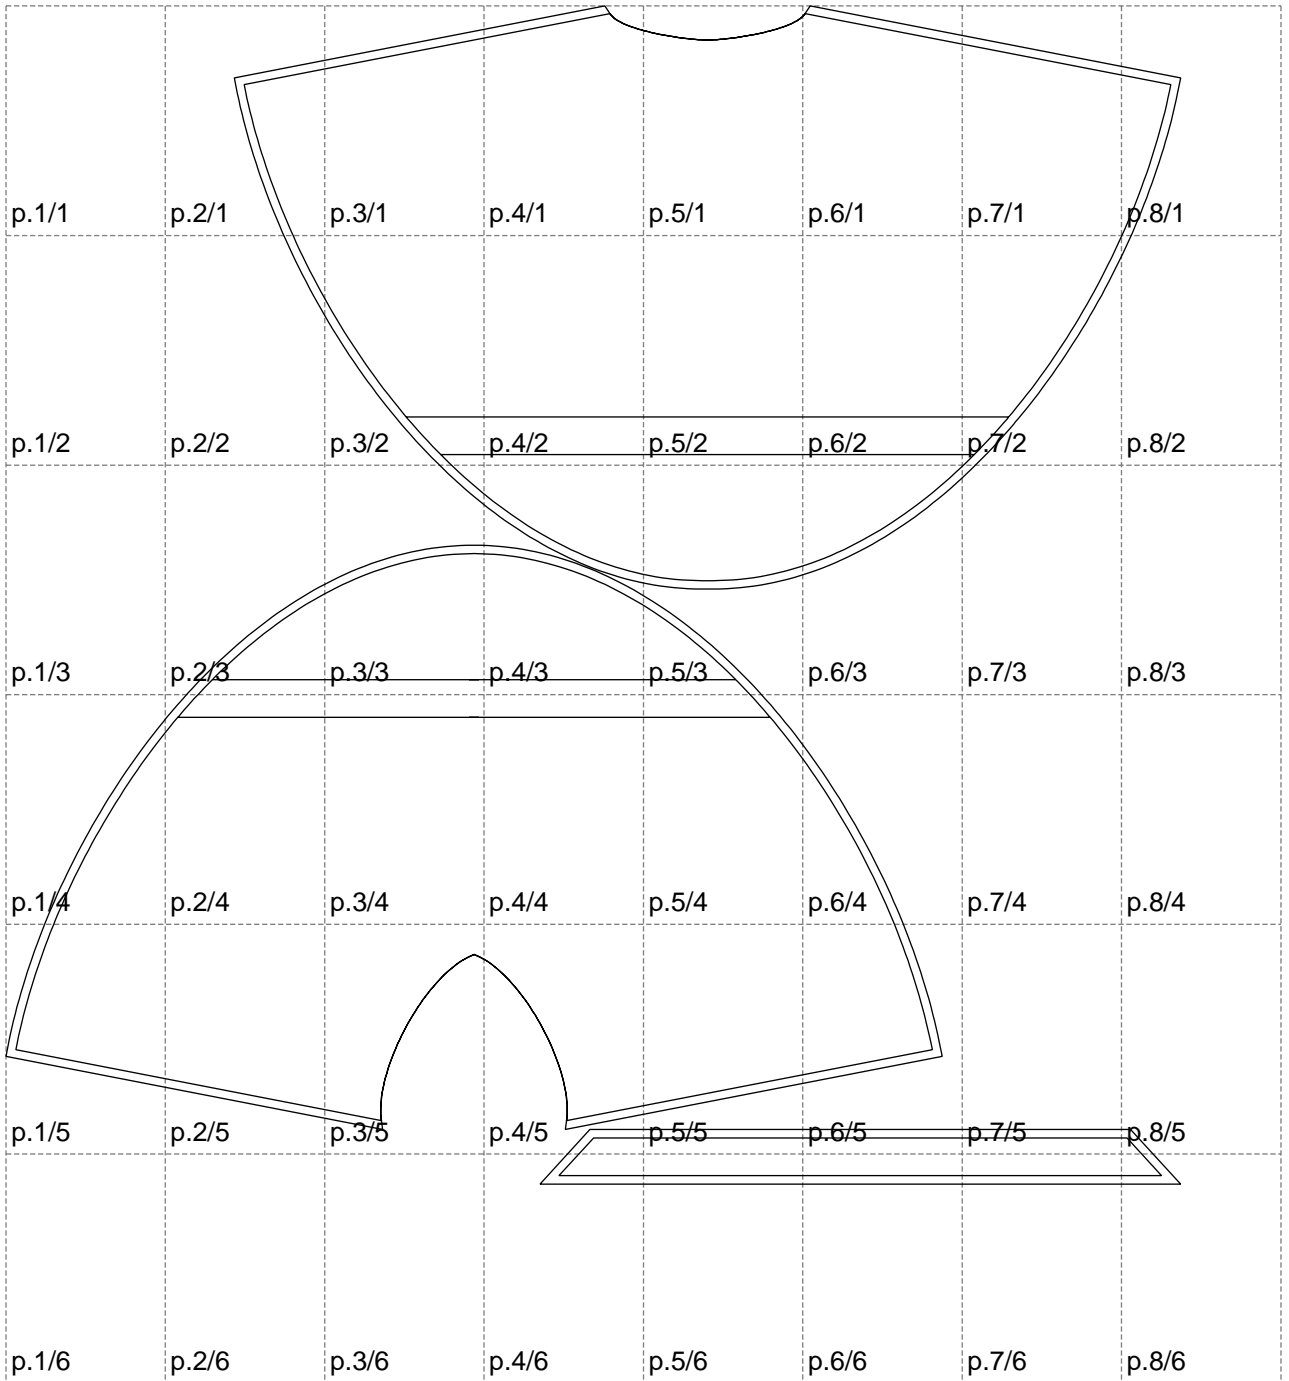

Not for print

Paper size: A4, size:1399.00 x1402.93 mm

# Example

size:1499.00 x1423.88 mm

Maneken =1 ver.0

rz\_1=170

rz\_16=108

rz\_17=92.5

rz\_18=89.2

rz\_19=116

rz\_20=113

---

. . . . .  
. . . . .  
. . . . .