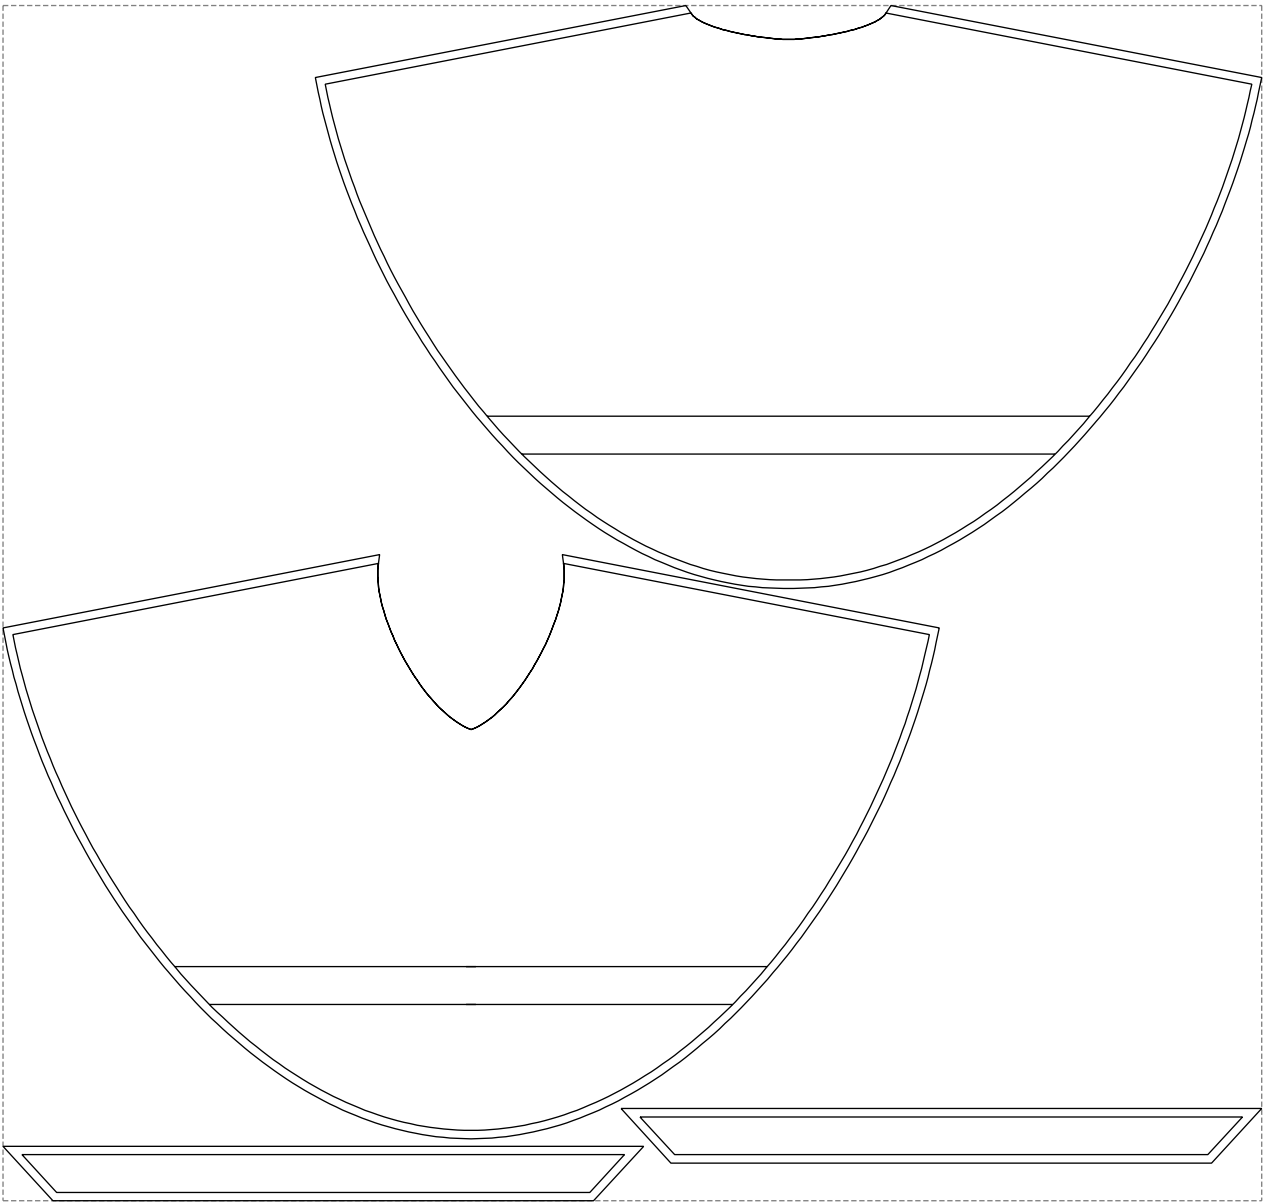

Not for print

Paper size: A4, size:1399.00 x1402.93 mm

# Example

size:1499.00 x1423.88 mm

Maneken =1 ver.0

rz\_1=170

rz\_16=108

rz\_17=92.5

rz\_18=89.2

rz\_19=116