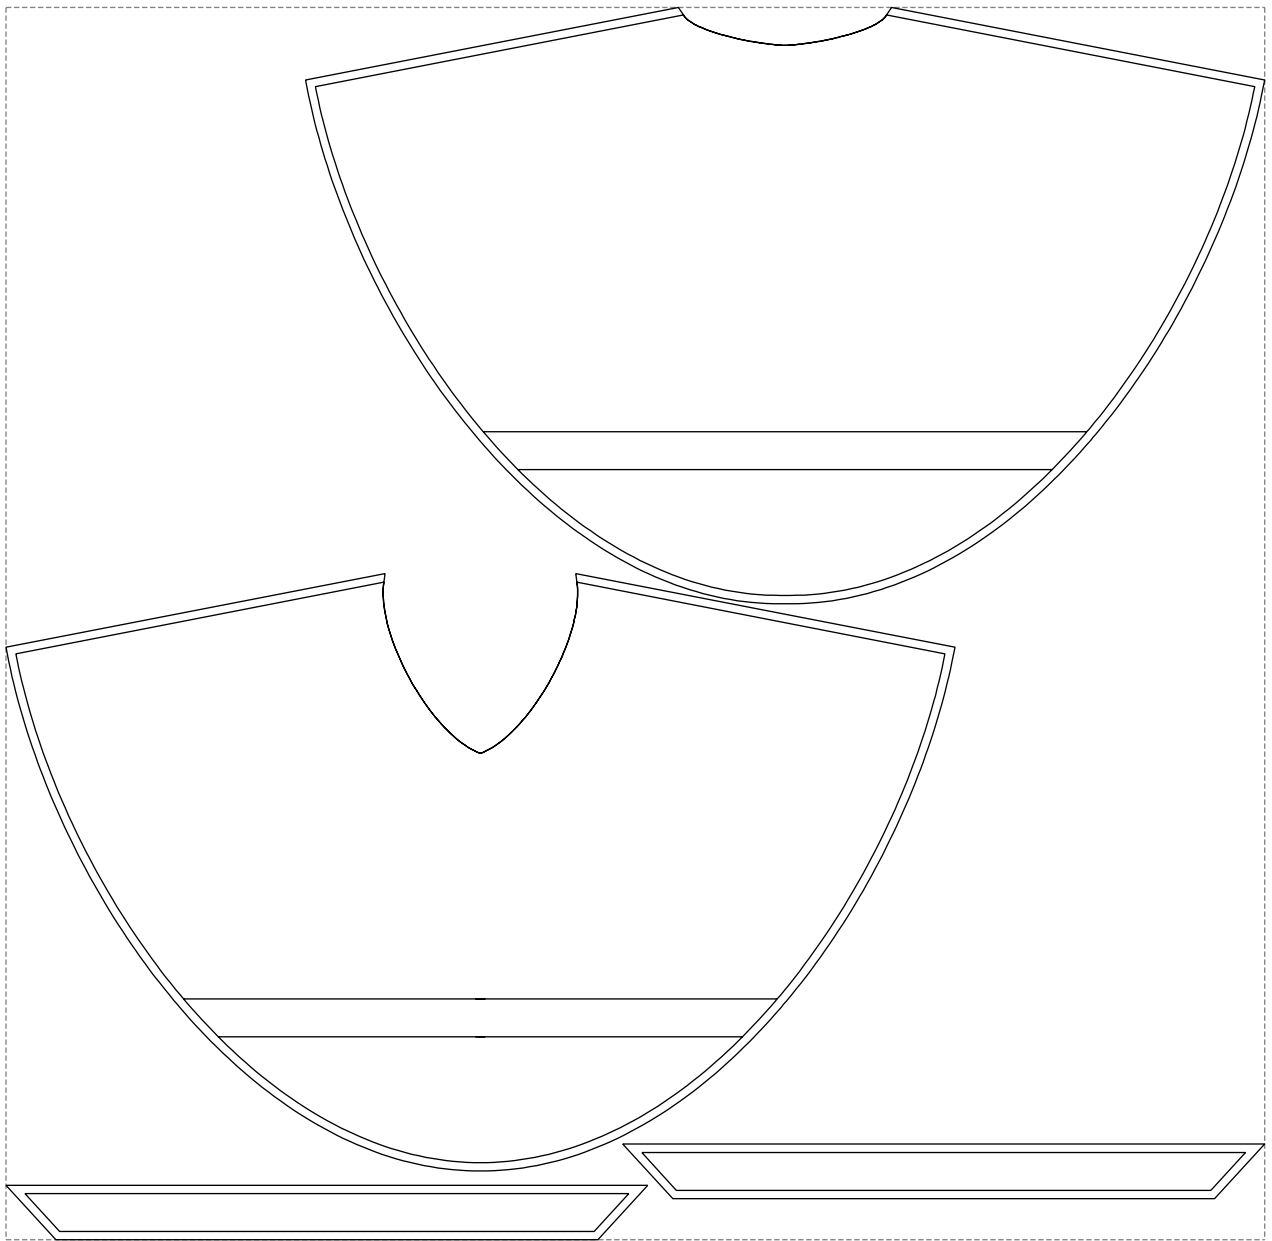

Not for print

Paper size: A4, size:1399.00 x1492.97 mm

# Example

size:1499.00 x1467.91 mm

Maneken =1 ver.0

rz\_1=170

rz\_16=120

rz\_17=104

rz\_18=103.6

rz\_19=128

rz\_20=125.1

---

. . . . .  
. . . . .  
. . . . .