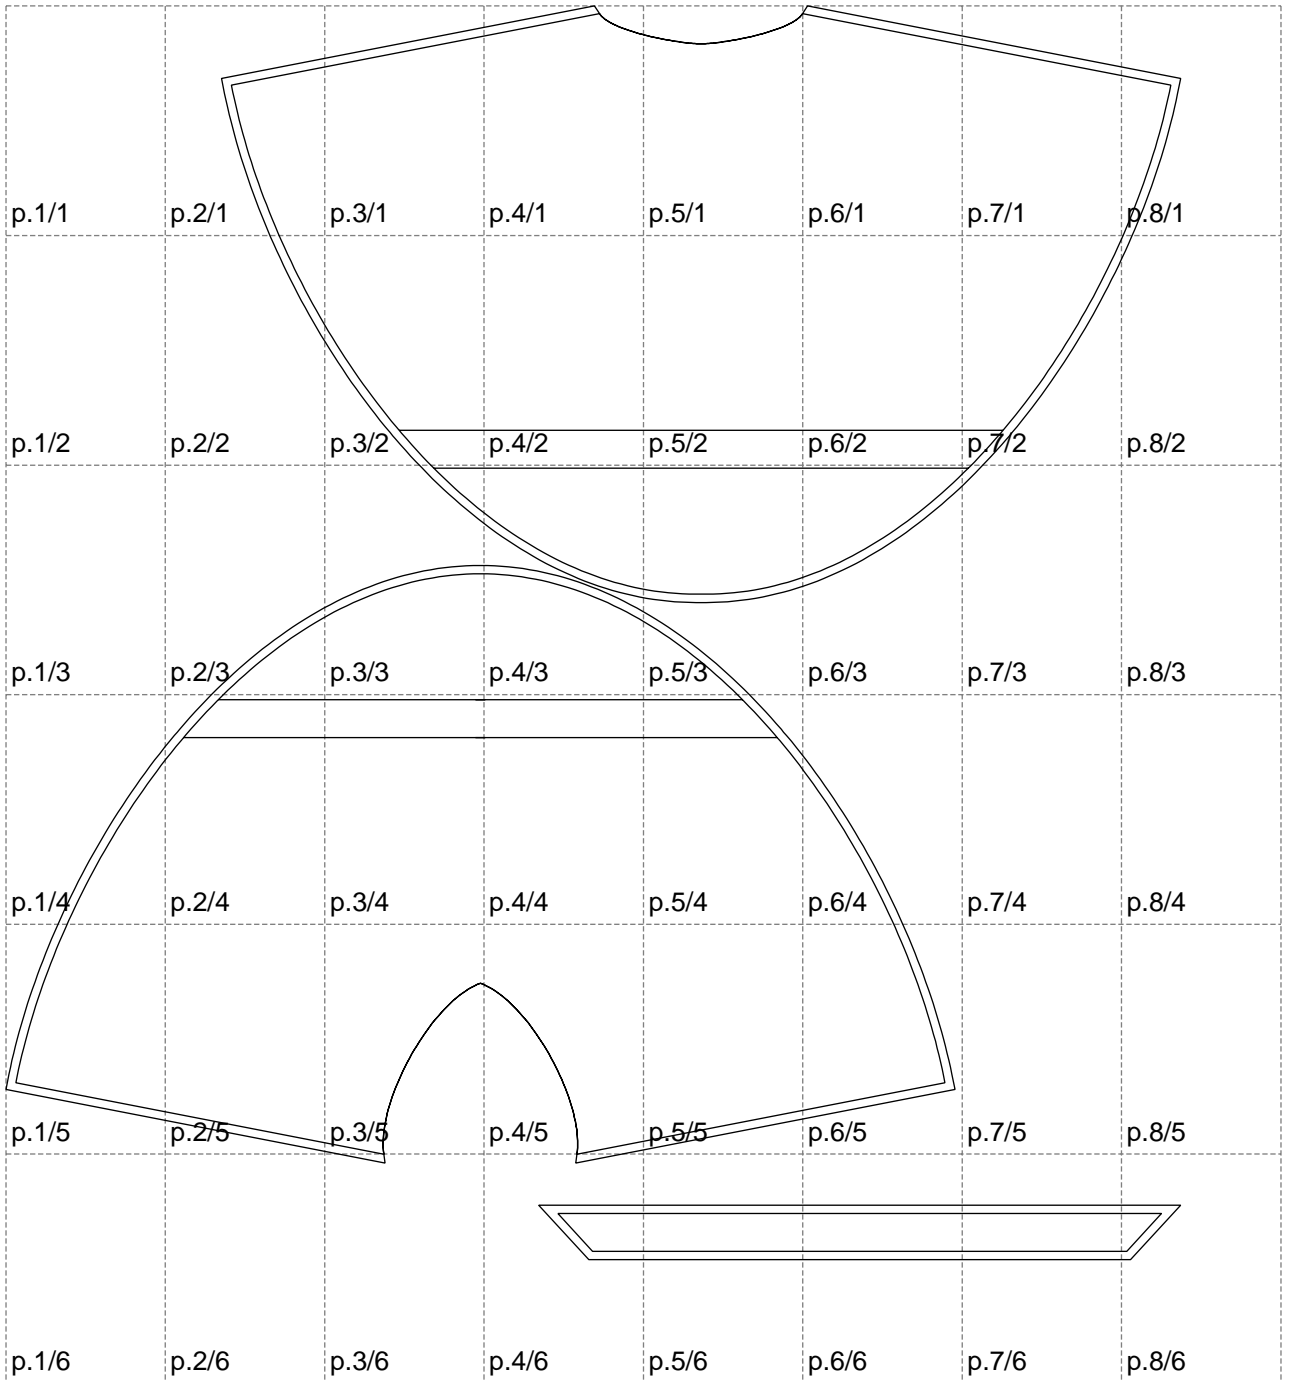

Not for print

Paper size: A4, size:1399.00 x1492.97 mm

# Example

size:1499.00 x1467.91 mm

Maneken =1 ver.0

rz\_1=170

rz\_16=120

rz\_17=104

rz\_18=103.6

rz\_19=128

rz\_20=125.1

---

. . . . .  
. . . . .  
. . . . .