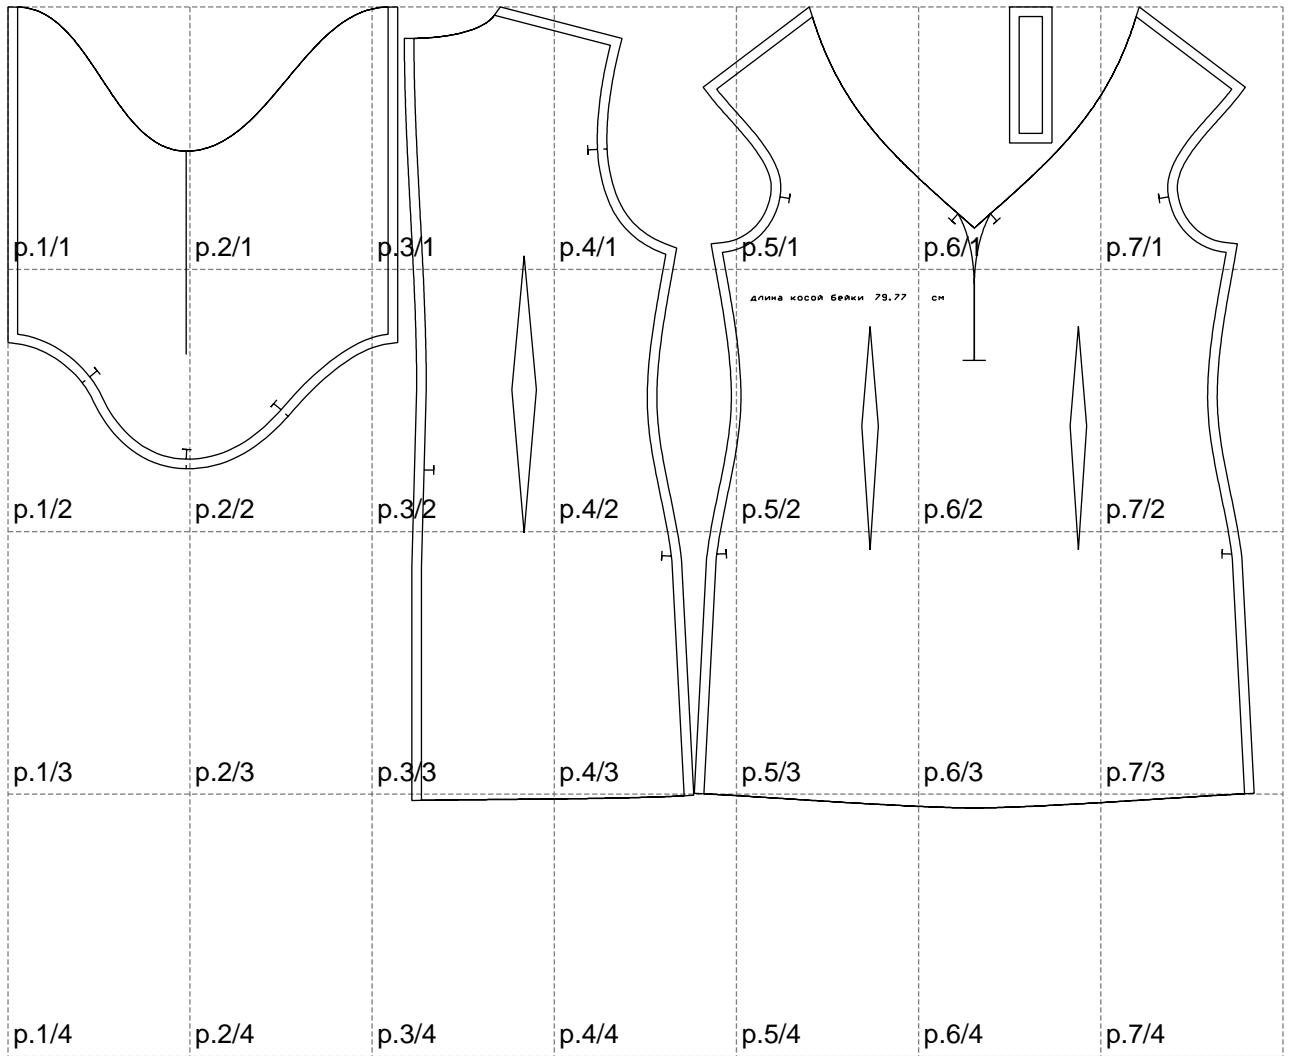

Not for print

Paper size: A4, size:1298.71 x834.55 mm

# Example

size:44.00 x141.62 mm

Maneken =1 ver.0

rz\_1=170

rz\_16=92

rz\_17=78.8

rz\_18=71.8

rz\_19=100

rz\_20=98.1

---

. . . . .  
. . . . .  
. . . . .