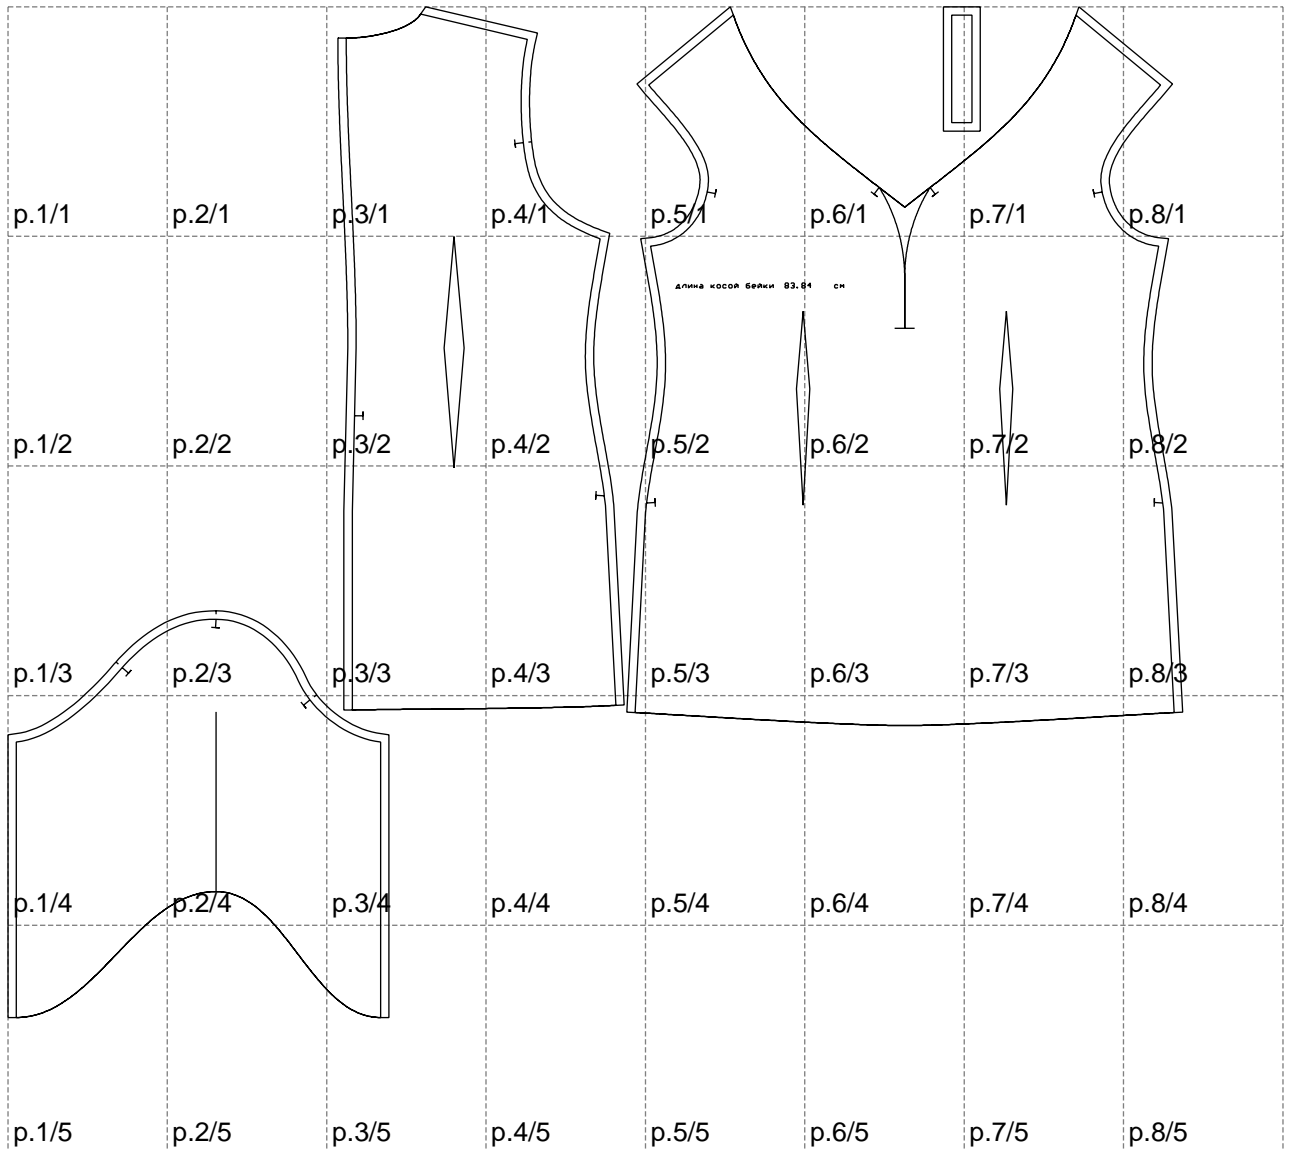

Not for print

Paper size: A4, size:1399.00 x1203.78 mm

# Example

size:44.00 x148.06 mm

Maneken =1 ver.0

rz\_1=170

rz\_16=108

rz\_17=92.5

rz\_18=89.2

rz\_19=116

rz\_20=113

---

. . . . .  
. . . . .  
. . . . .