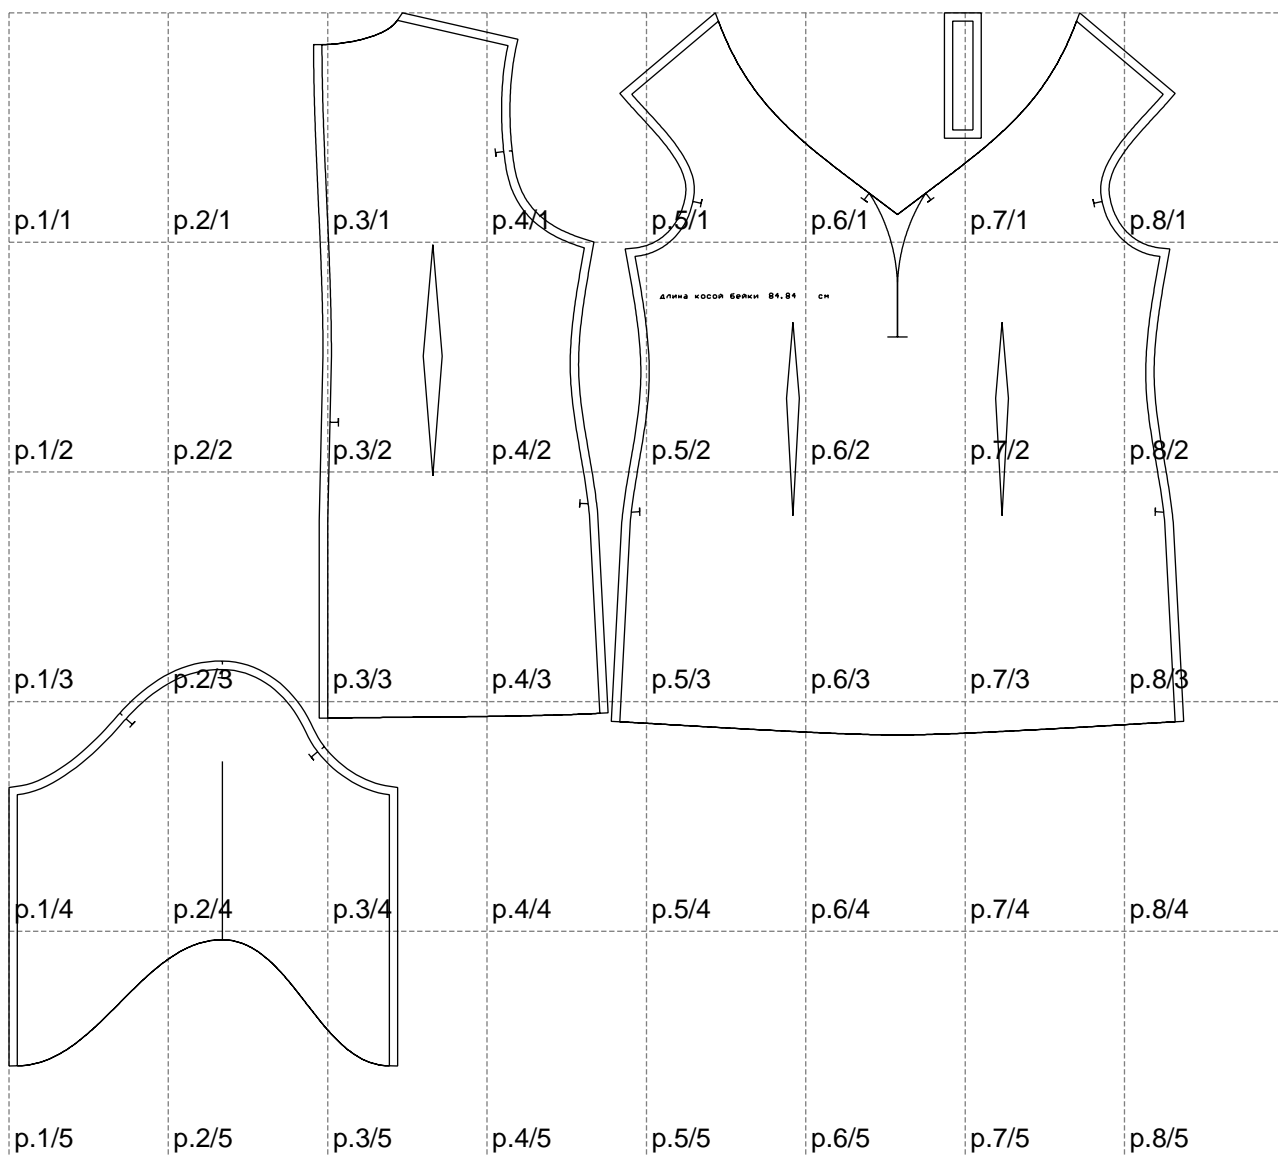

Not for print

Paper size: A4, size:1399.00 x1254.09 mm

# Example

size:44.00 x149.48 mm

Maneken =1 ver.0

rz\_1=170

rz\_16=112

rz\_17=96.2

rz\_18=94

rz\_19=120

rz\_20=117

---

. . . . .  
. . . . .  
. . . . .