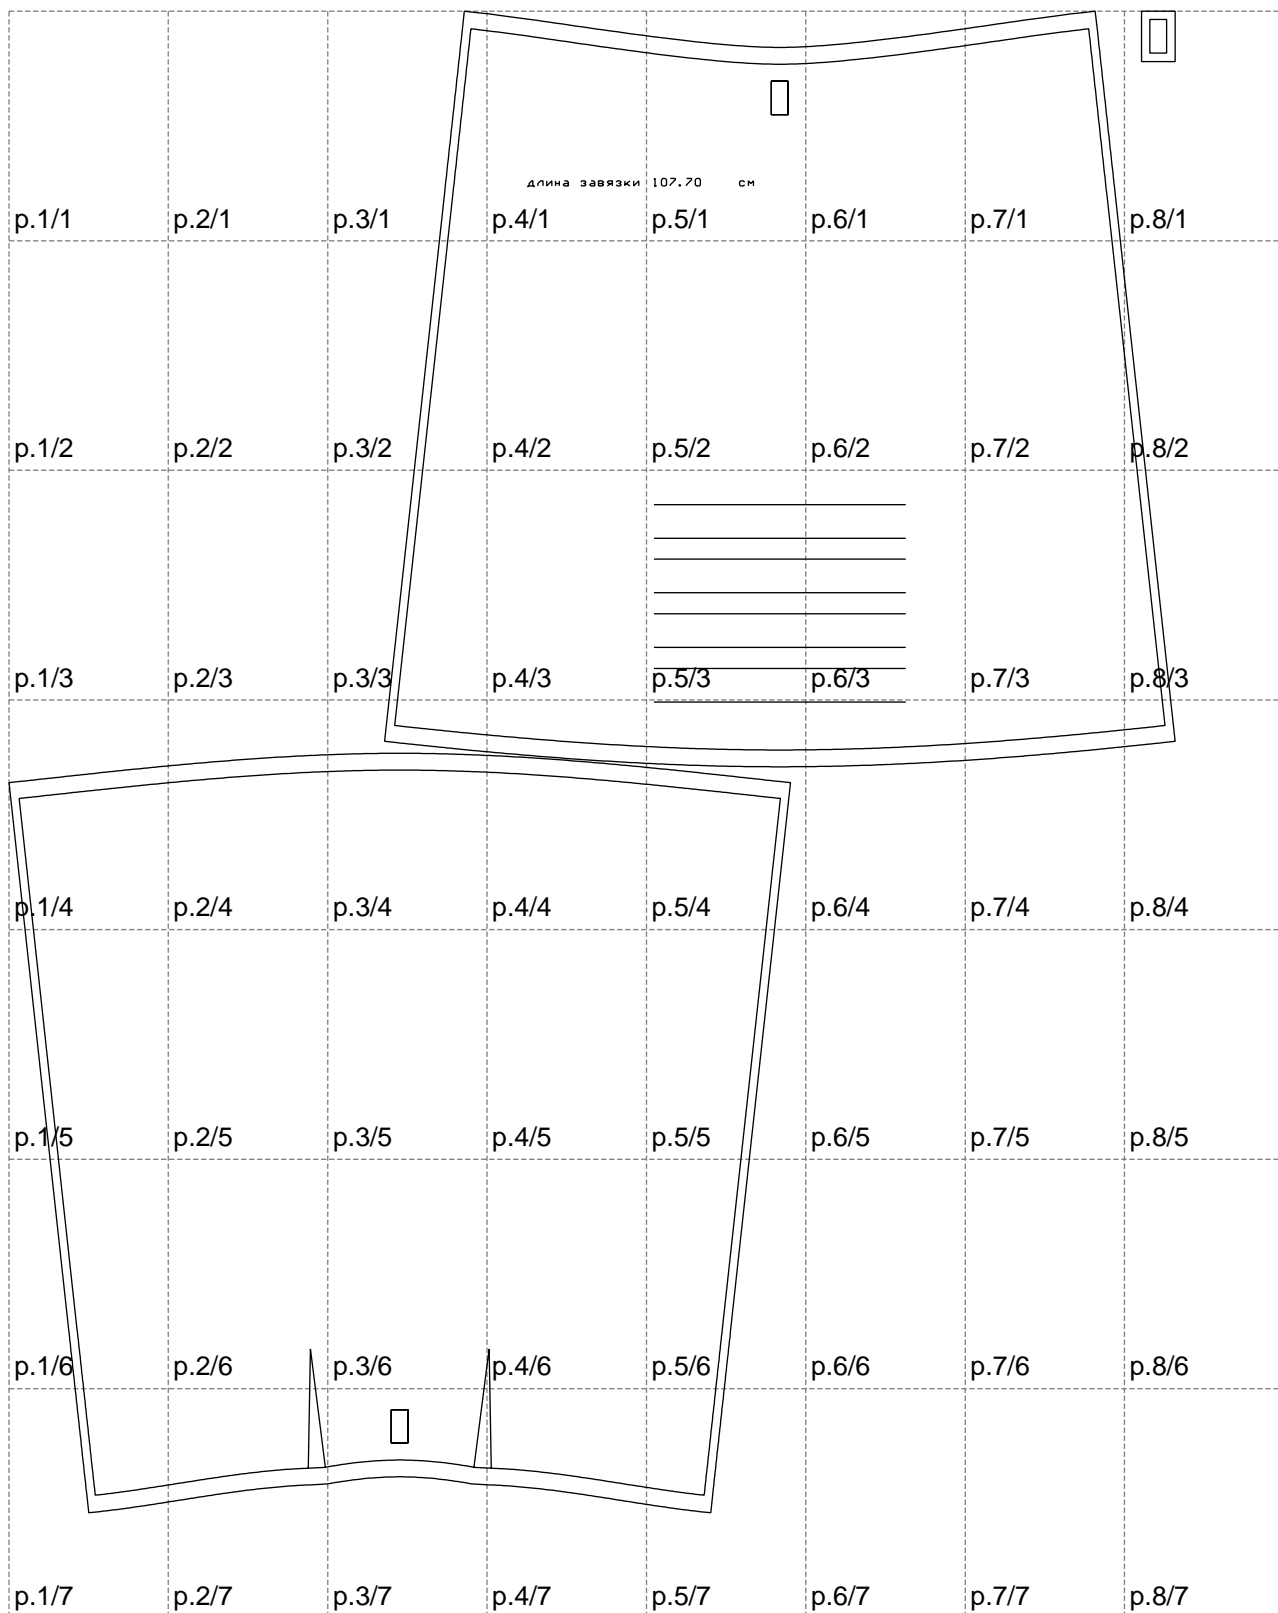

Not for print

Paper size: A4, size:1388.82 x1788.16 mm

# Example

size:941.45 x1792.18 mm

Maneken =1 ver.0

rz\_1=170

rz\_16=92

rz\_17=78.8

rz\_18=71.8

rz\_19=100

rz\_20=98.1

---

. . . . .  
. . . . .  
. . . . .