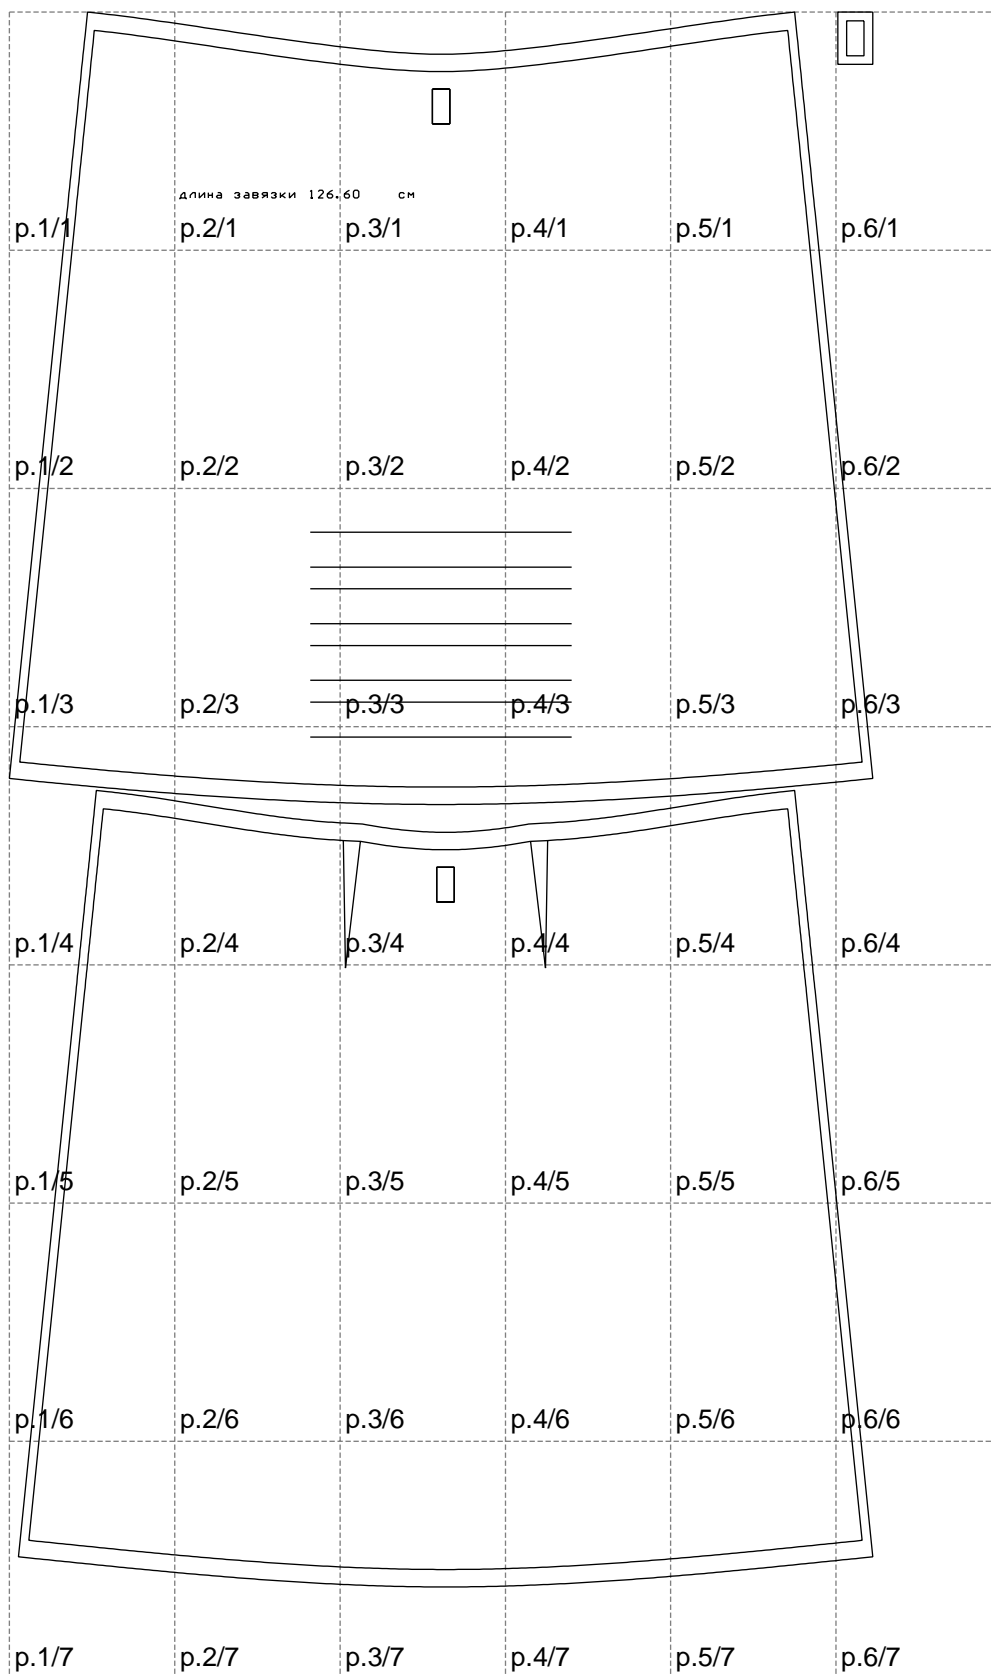

Not for print

Paper size: A4, size:991.03 x1807.71 mm

# Example

size:991.03 x1807.71 mm

Maneken =1 ver.0

rz\_1=170

rz\_16=104

rz\_17=88.9

rz\_18=84.4

rz\_19=112

rz\_20=109.3

---

. . . . .  
. . . . .  
. . . . .