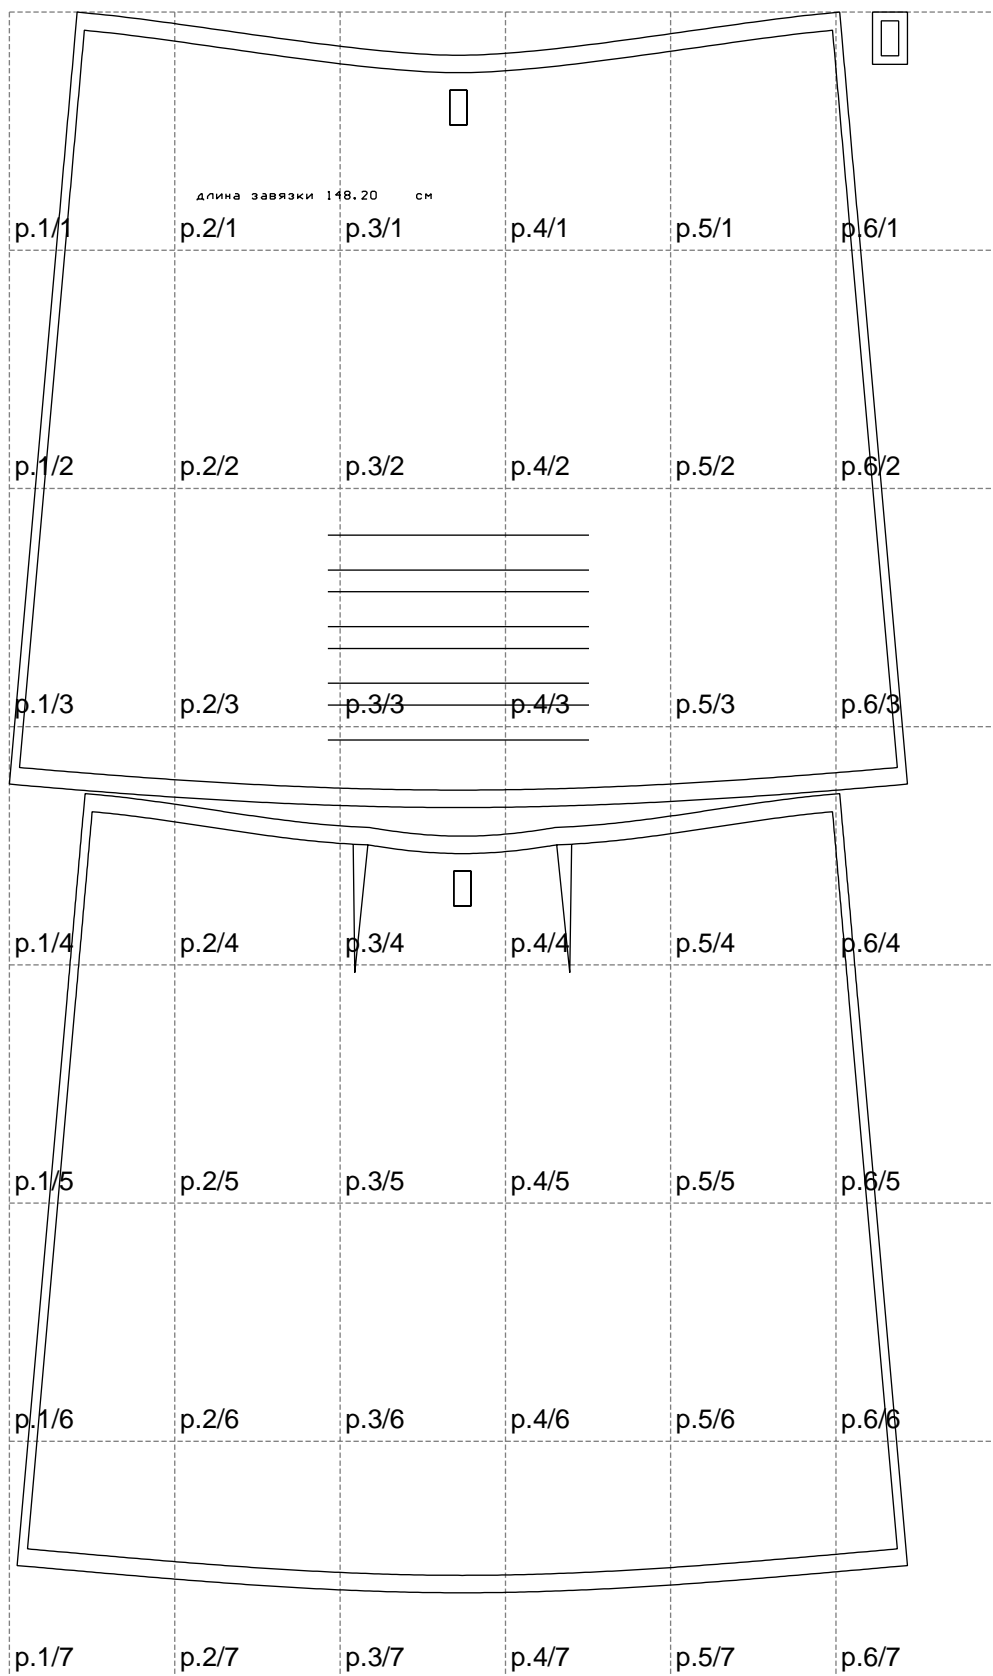

Not for print

Paper size: A4, size:1030.98 x1814.42 mm

# Example

size:1030.98 x1814.42 mm

Maneken =1 ver.0

rz\_1=170

rz\_16=116

rz\_17=100

rz\_18=98.8

rz\_19=124

rz\_20=121

---

. . . . .  
. . . . .  
. . . . .