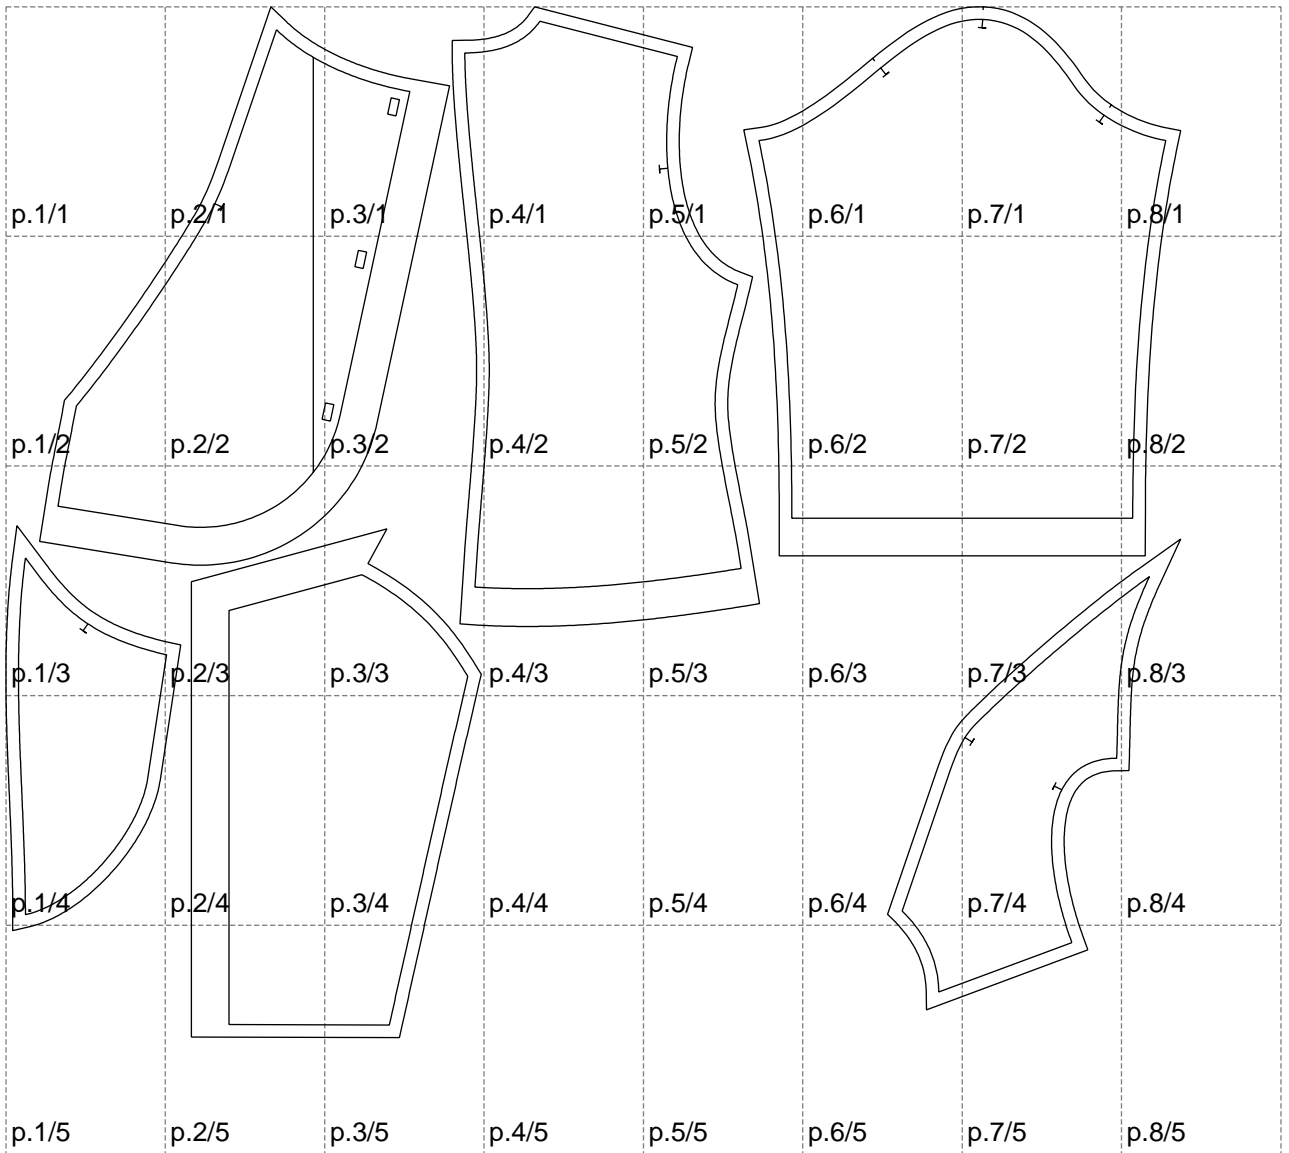

Not for print

Paper size: A4, size:1399.00 x1227.58 mm

# Example

size:1499.00 x2447.06 mm

Maneken =1 ver.0

rz\_1=170

rz\_16=104

rz\_17=88.9

rz\_18=84.4

rz\_19=112

rz\_20=109.3

---

. . . . .  
. . . . .  
. . . . .