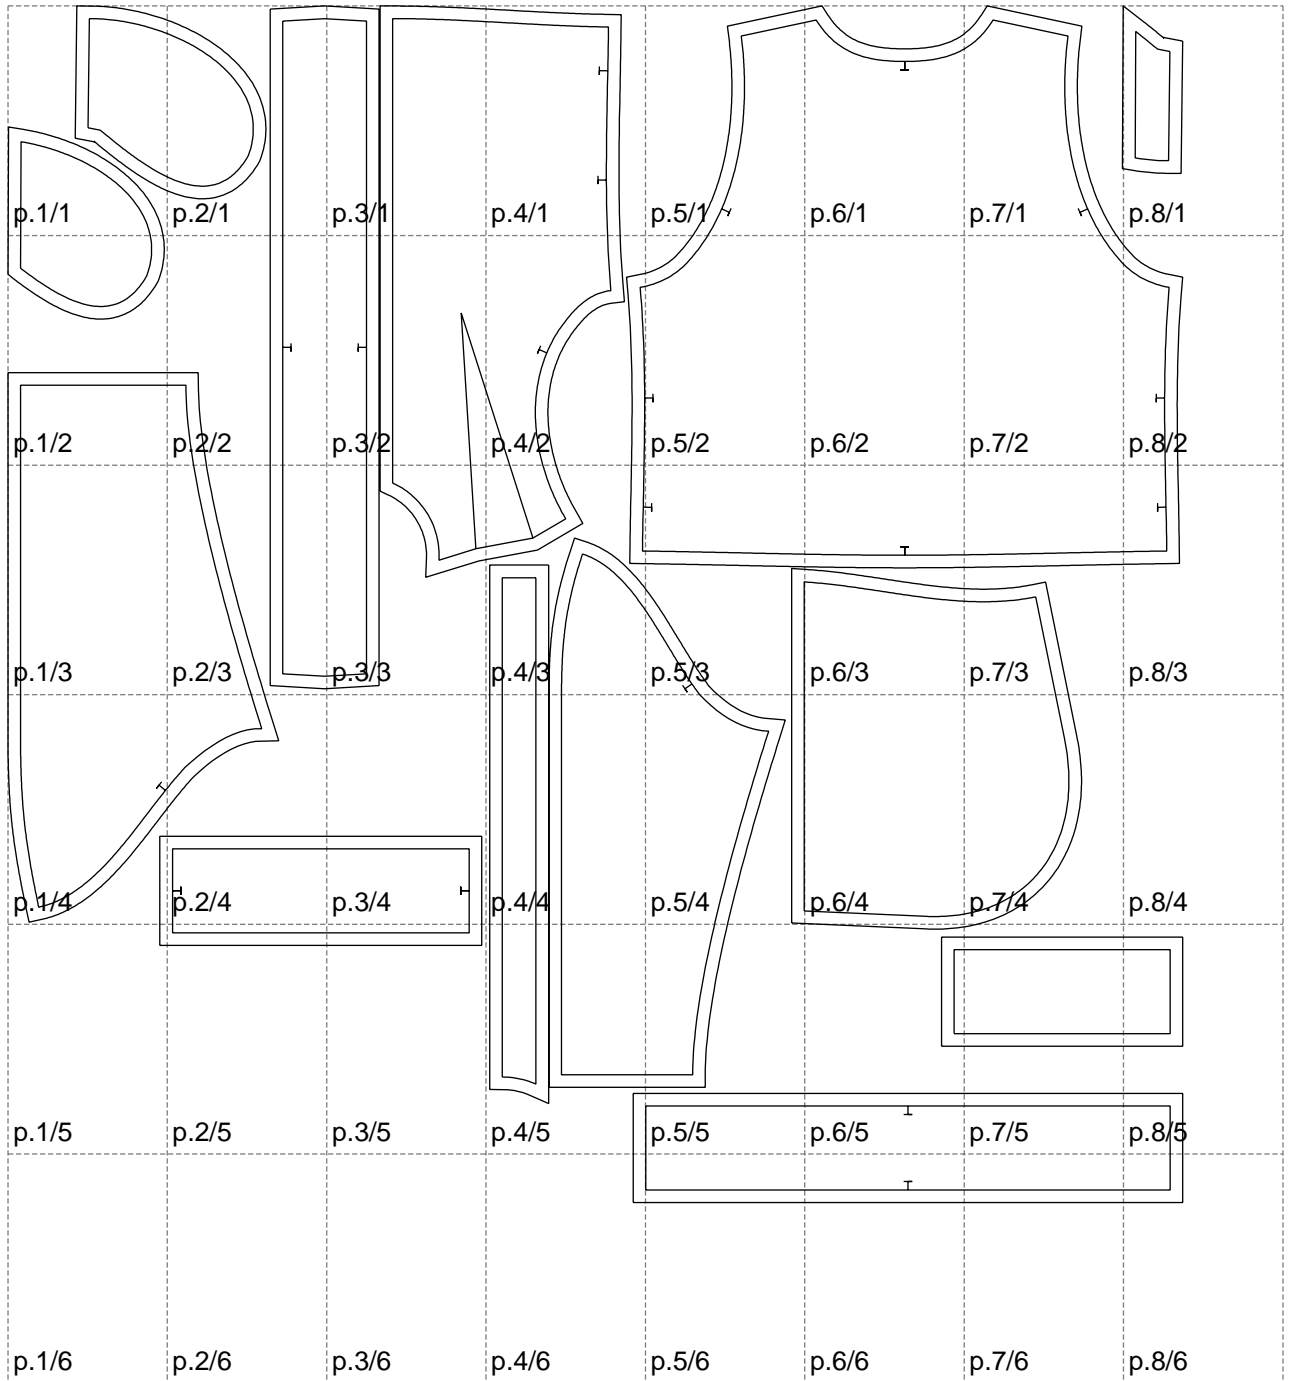

Not for print

Paper size: A4, size:1399.00 x1424.91 mm

# Example

size:1499.00 x1753.95 mm

Maneken =1 ver.0

rz\_1=170

rz\_16=108

rz\_17=92.5

rz\_18=89.2

rz\_19=116

rz\_20=113

---

. . . . .  
. . . . .  
. . . . .