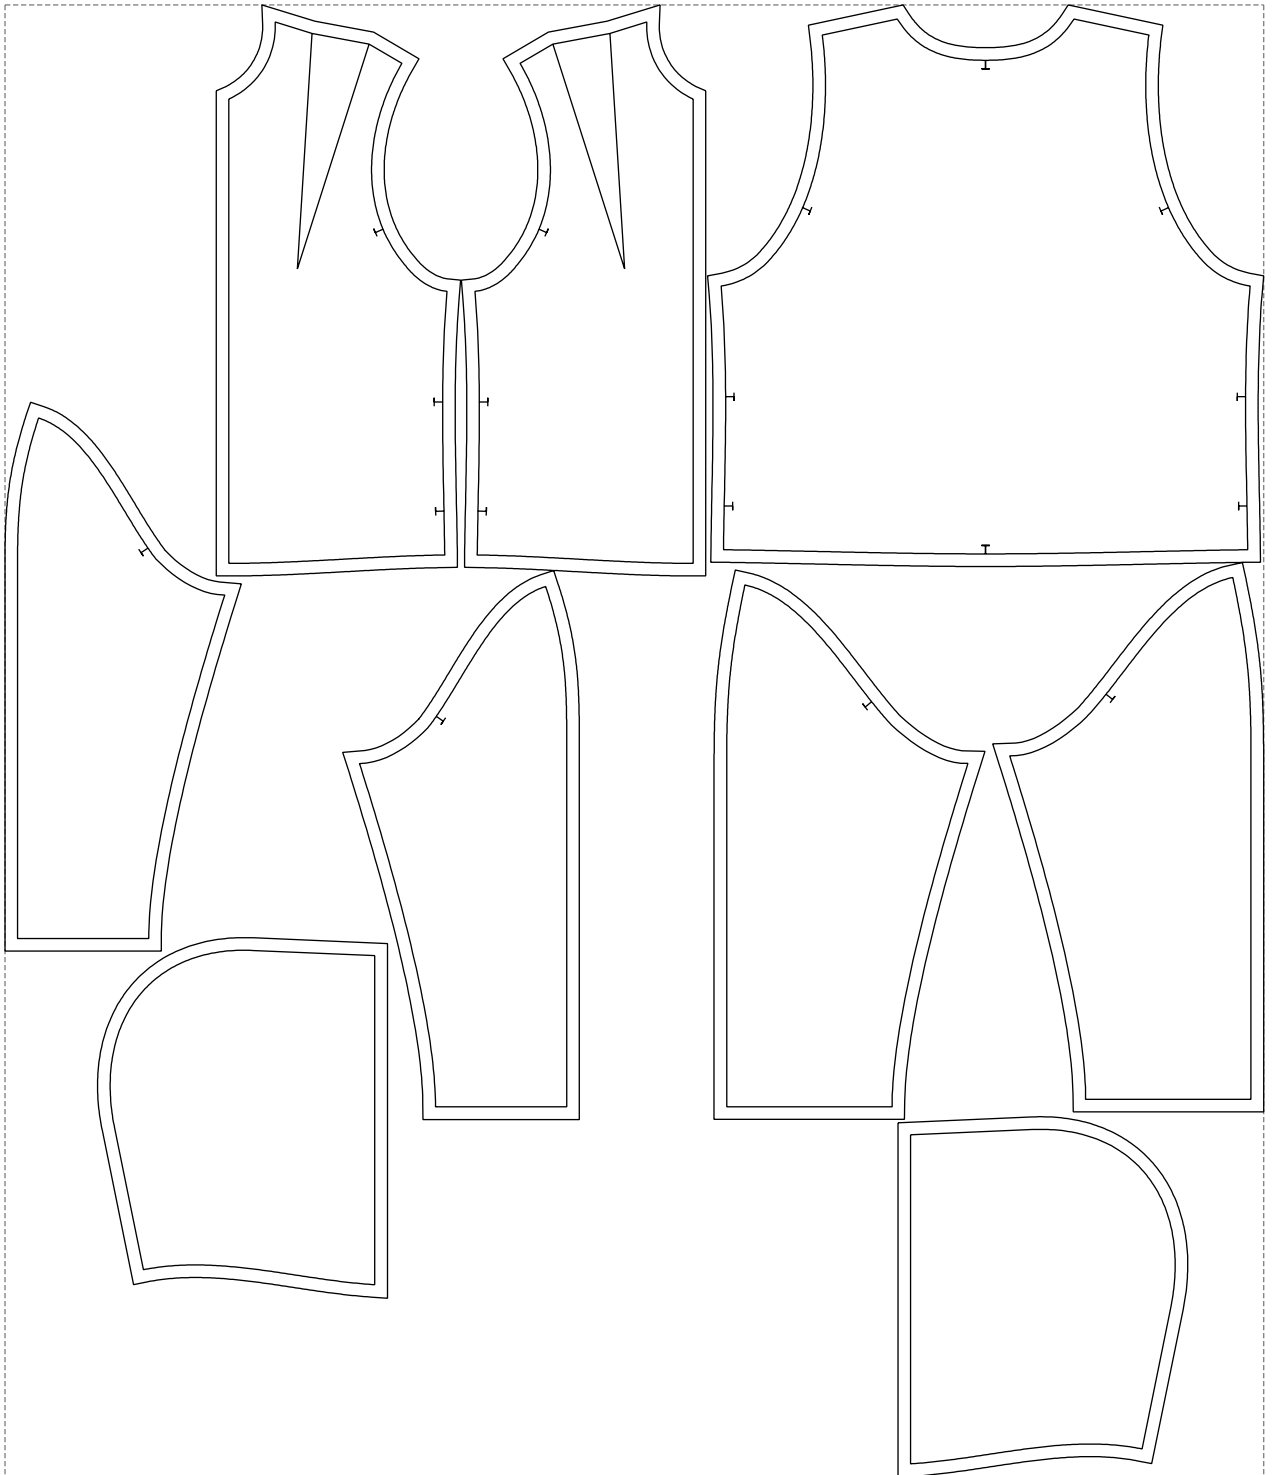

Not for print

Paper size: A4, size:1399.00 x1424.91 mm

# Example

size:1499.00 x1753.95 mm

Maneken =1 ver.0

rz\_1=170

rz\_16=108

rz\_17=92.5

rz\_18=89.2

rz\_19=116