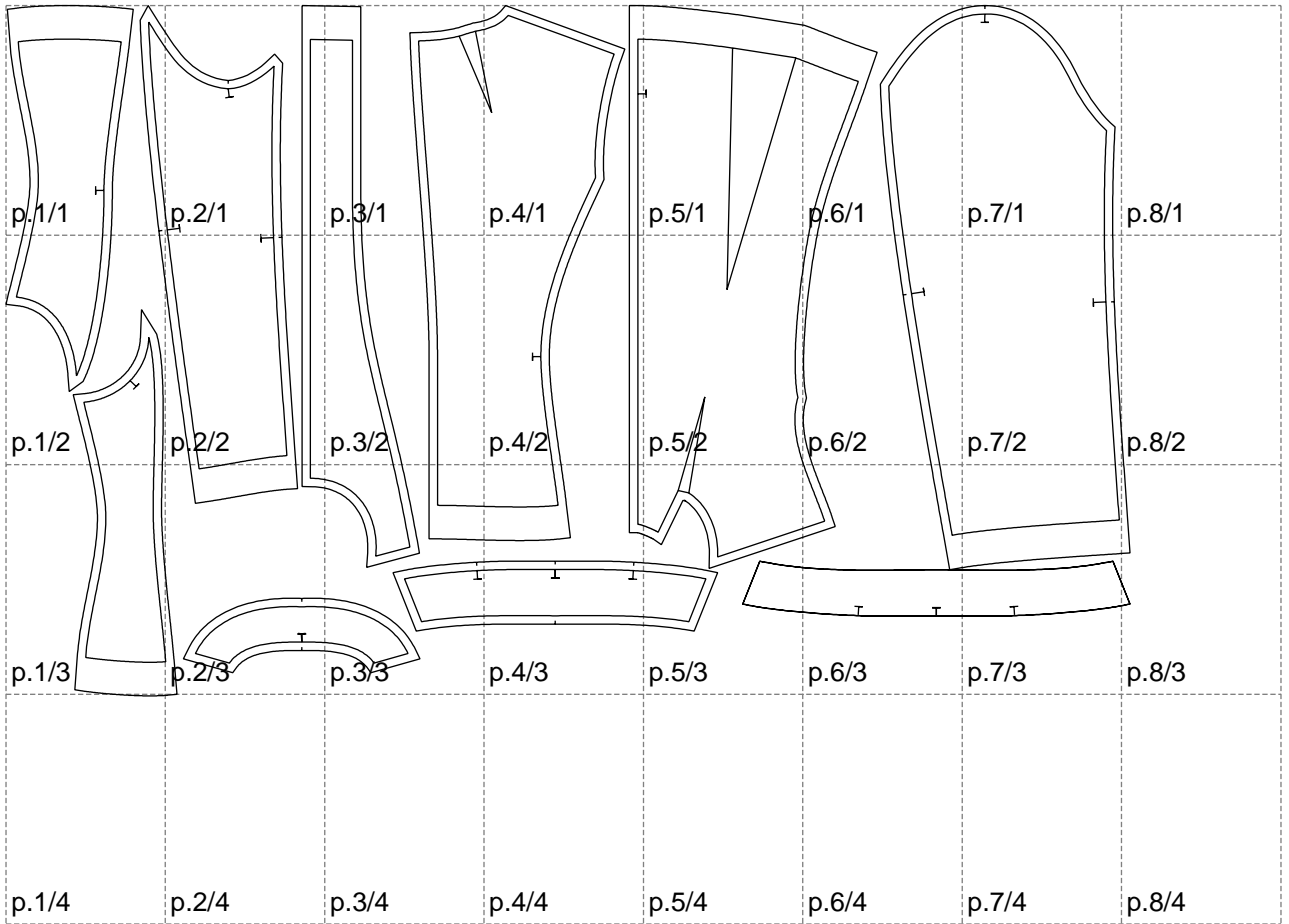

Not for print

Paper size: A4, size:1338.65 x822.00 mm

# Example

size:1458.90 x1557.05 mm

Maneken =1 ver.0

rz\_1=170

rz\_16=96

rz\_17=82

rz\_18=76

rz\_19=104

rz\_20=101.8

---

. . . . .  
. . . . .  
. . . . .