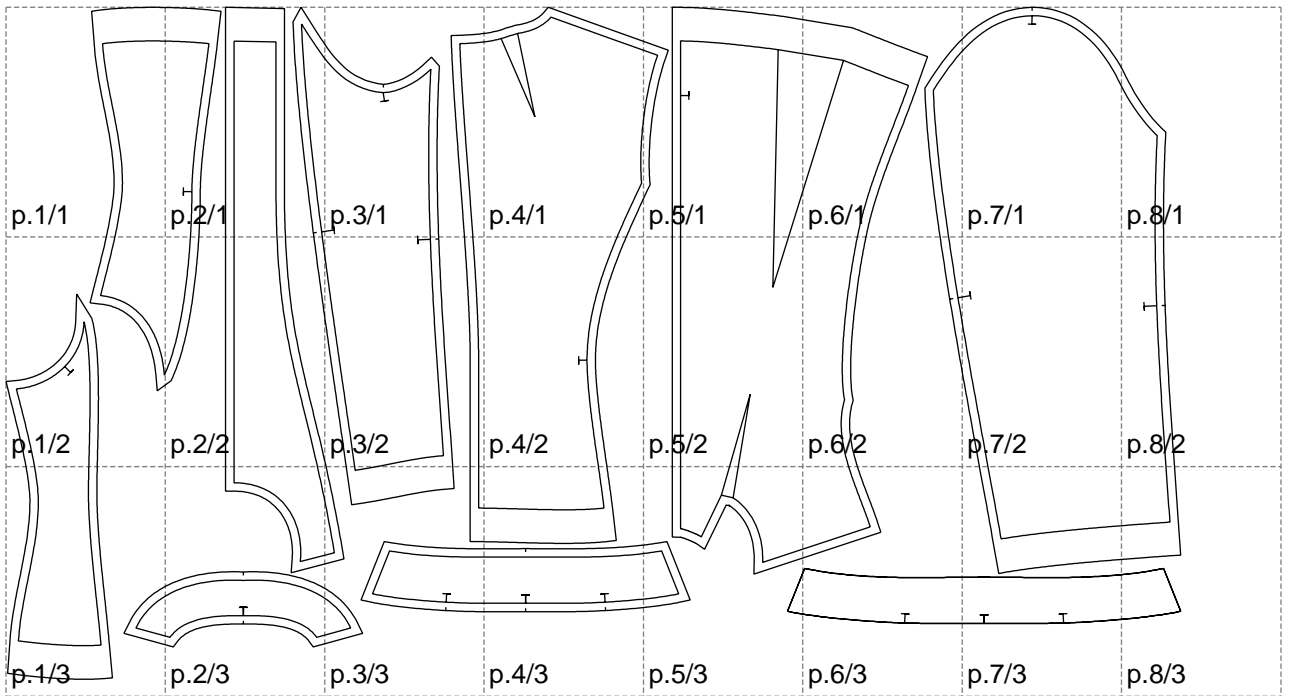

Not for print

Paper size: A4, size:1399.00 x800.09 mm

# Example

size:1499.00 x1592.98 mm

Maneken =1 ver.0

rz\_1=170

rz\_16=100

rz\_17=85.4

rz\_18=80.2

rz\_19=108

rz\_20=105.4

---

. . . . .  
. . . . .  
. . . . .