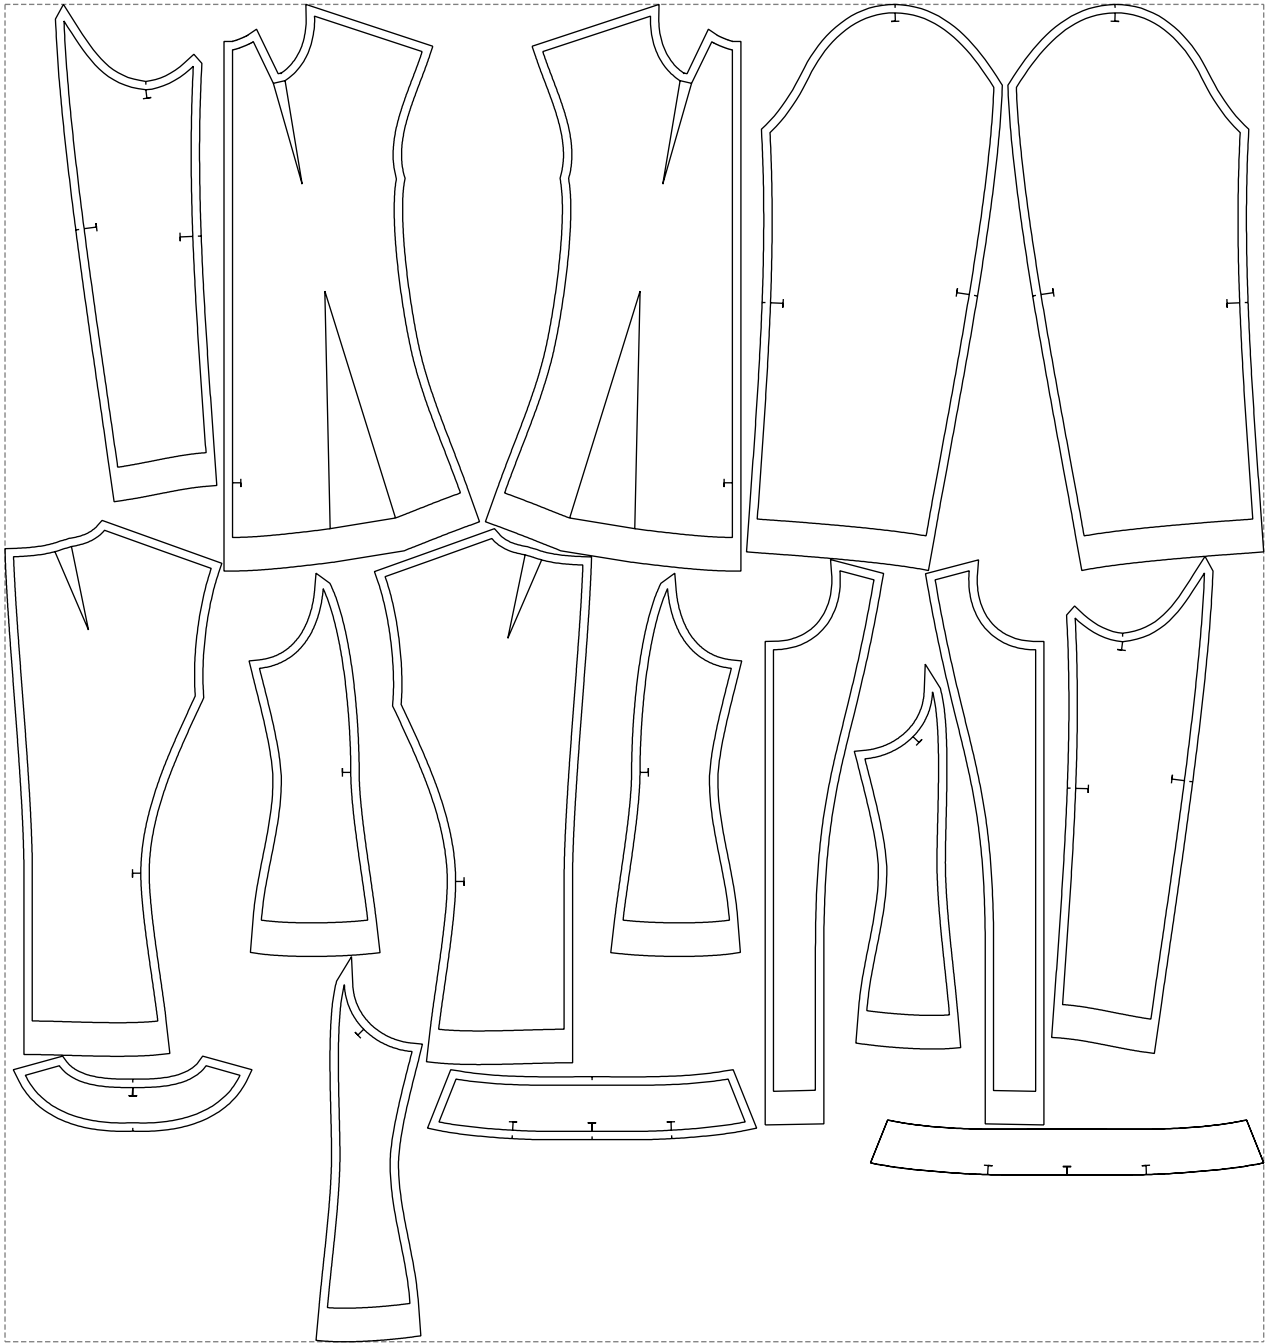

Not for print

Paper size: A4, size:1399.00 x800.09 mm

# Example

size:1499.00 x1592.98 mm

Maneken =1 ver.0

rz\_1=170

rz\_16=100

rz\_17=85.4

rz\_18=80.2

rz\_19=108

rz\_20=105.4

---

. . . . .  
. . . . .  
. . . . .