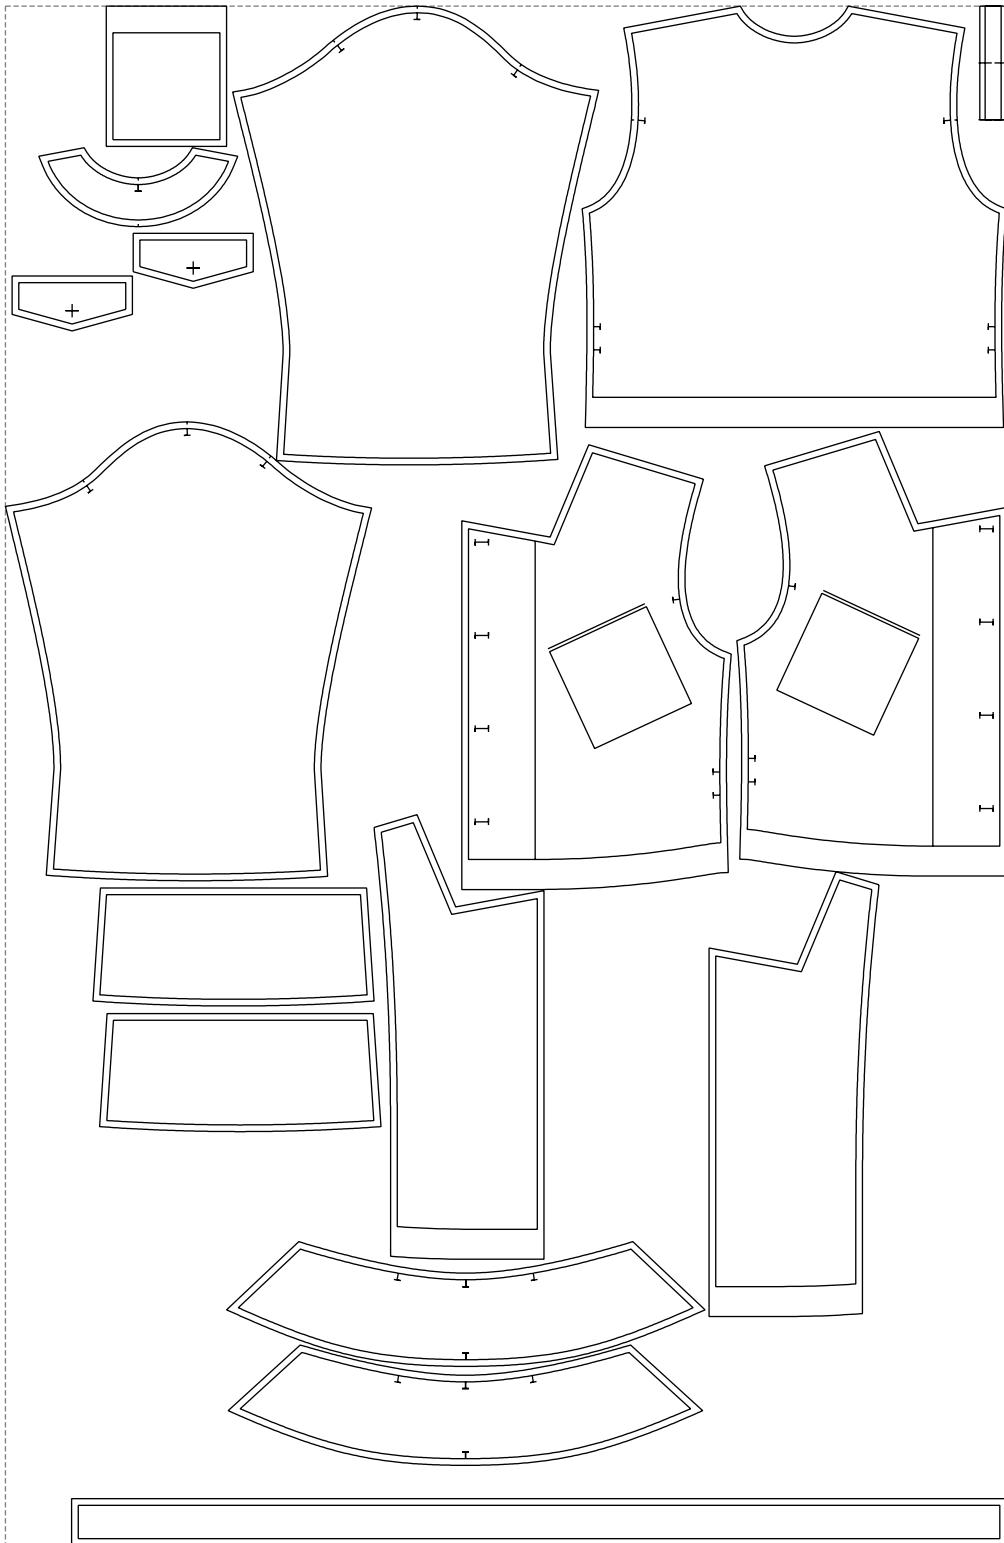

Not for print

Paper size: A4, size:1402.00 x1574.82 mm

Example

size:1501.00 x2305.75 mm

Maneken =1 ver.0

rz_1=170

rz_16=100

rz_17=85.4

rz_18=80.2

rz_19=108

rz_20=105.4

.
.
.