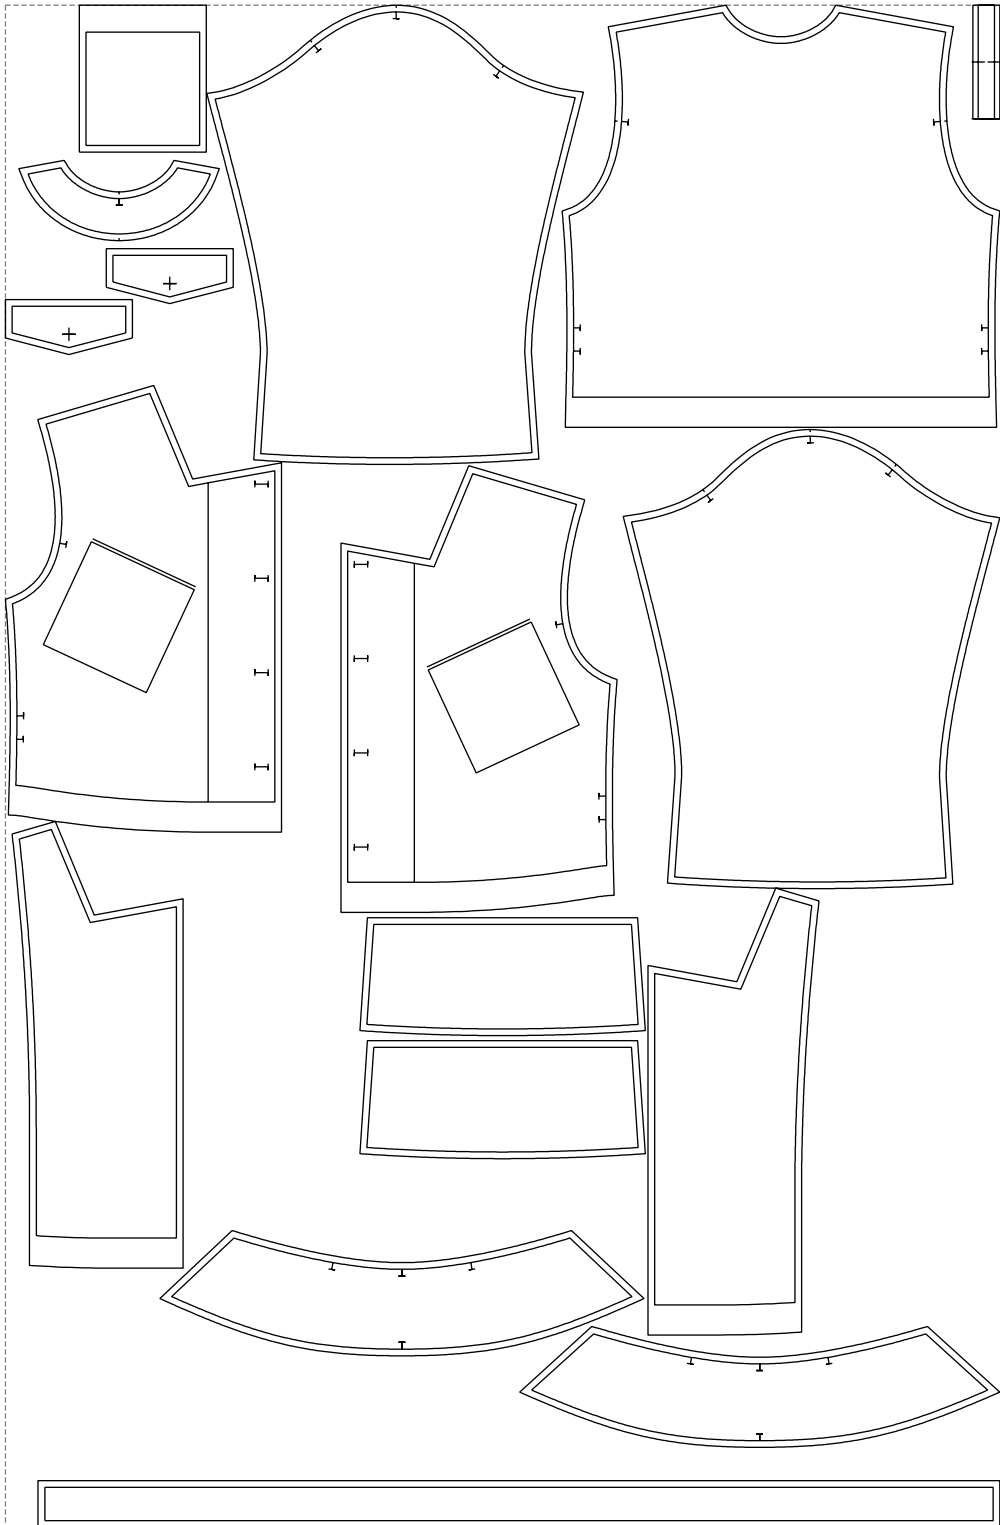

Not for print

Paper size: A4, size:1442.00 x1550.30 mm

# Example

size:1490.95 x2279.98 mm

Maneken =1 ver.0

rz\_1=170

rz\_16=104

rz\_17=88.9

rz\_18=84.4

rz\_19=112