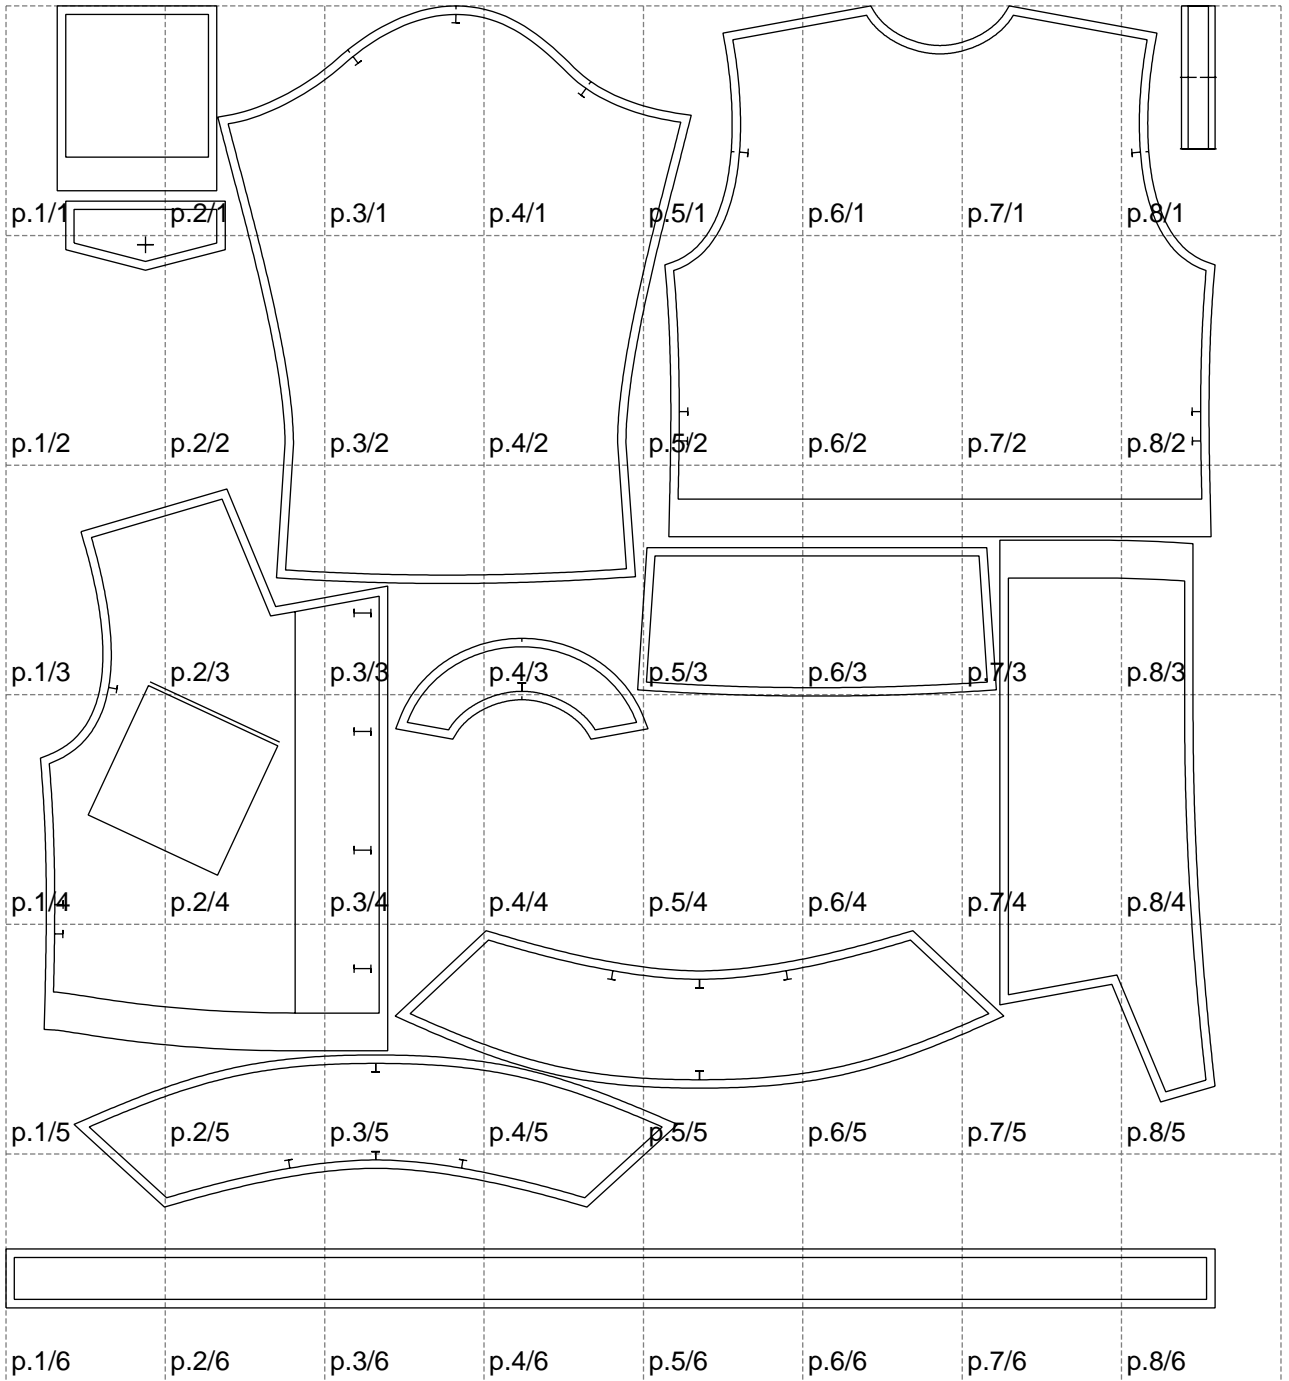

Not for print

Paper size: A4, size:1442.00 x1550.30 mm

# Example

size:1490.95 x2279.98 mm

Maneken =1 ver.0

rz\_1=170

rz\_16=104

rz\_17=88.9

rz\_18=84.4

rz\_19=112

rz\_20=109.3

---

. . . . .  
. . . . .  
. . . . .