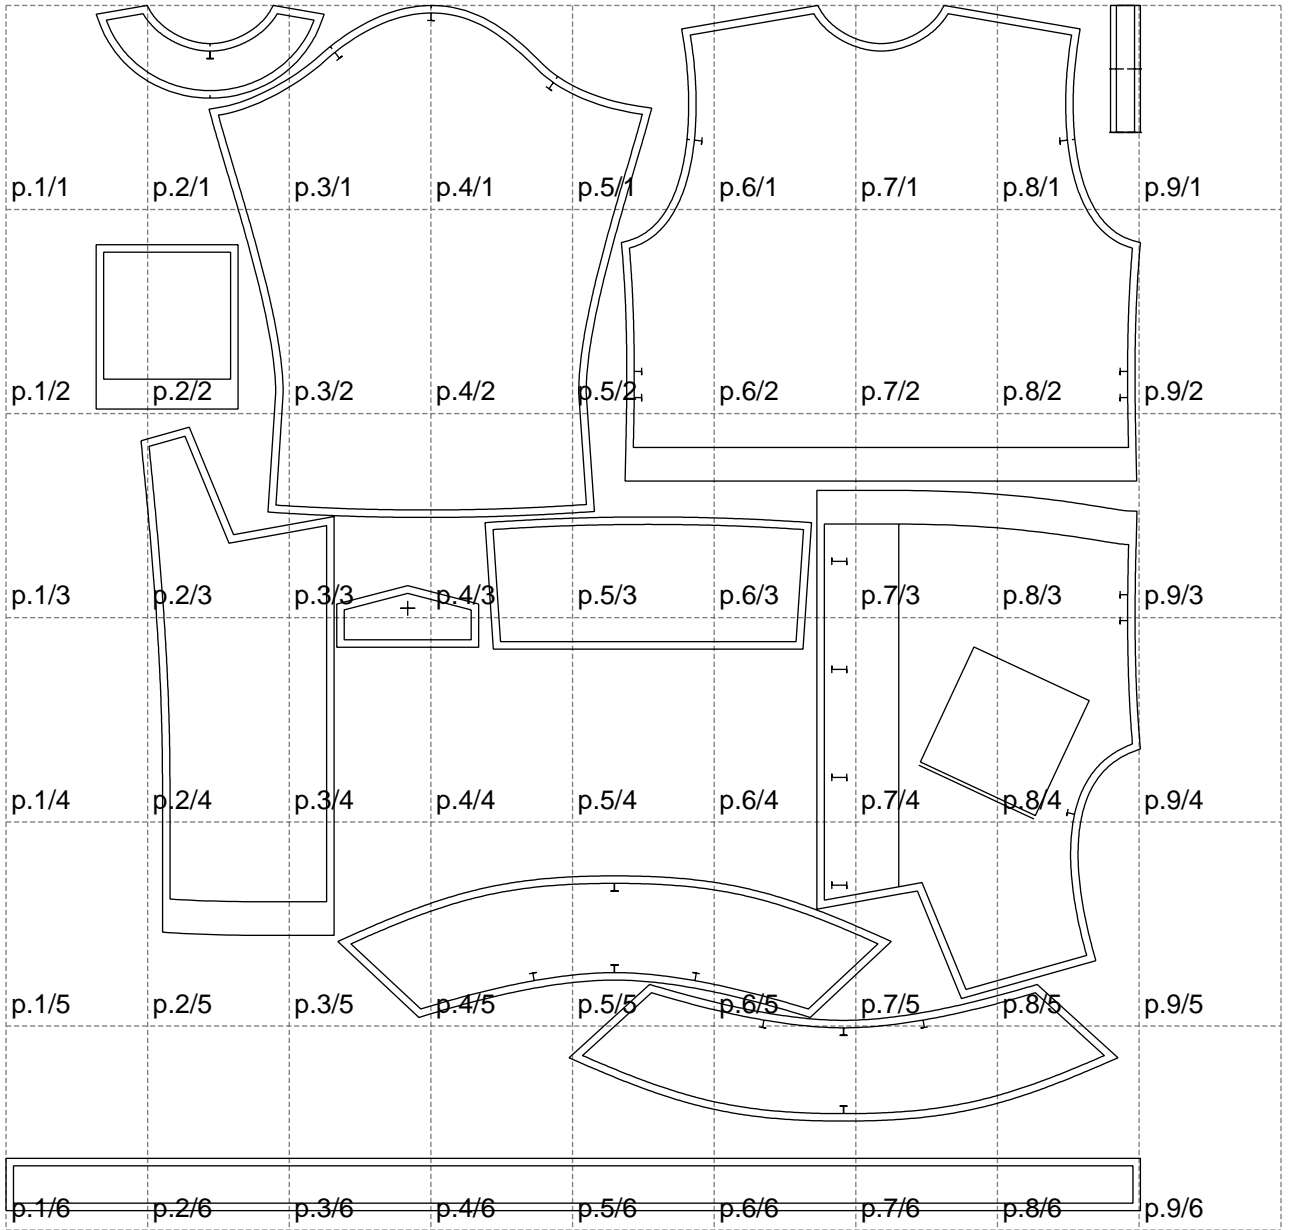

Not for print

Paper size: A4, size:1522.00 x1614.51 mm

Example

size:1522.00 x2350.82 mm

Maneken =1 ver.0

rz_1=170

rz_16=112

rz_17=96.2

rz_18=94

rz_19=120

rz_20=117

.
.
.