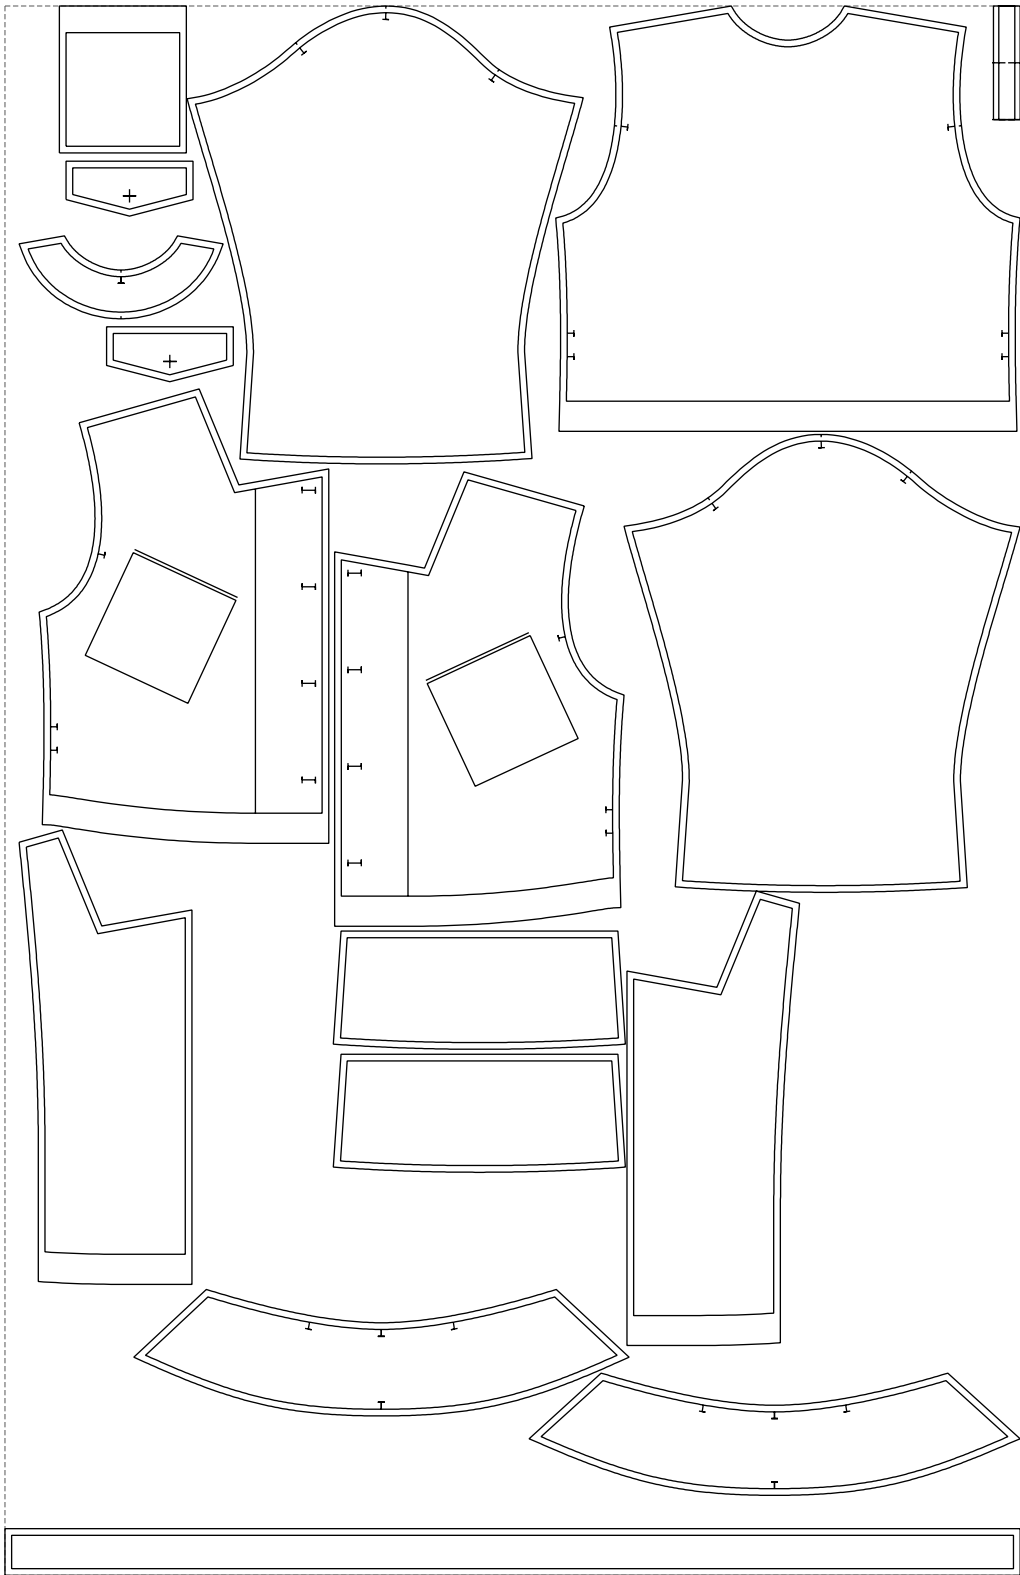

Not for print

Paper size: A4, size:1522.00 x1614.51 mm

Example

size:1522.00 x2350.82 mm

Maneken =1 ver.0

rz_1=170

rz_16=112

rz_17=96.2

rz_18=94

rz_19=120

rz_20=117

.
.
.