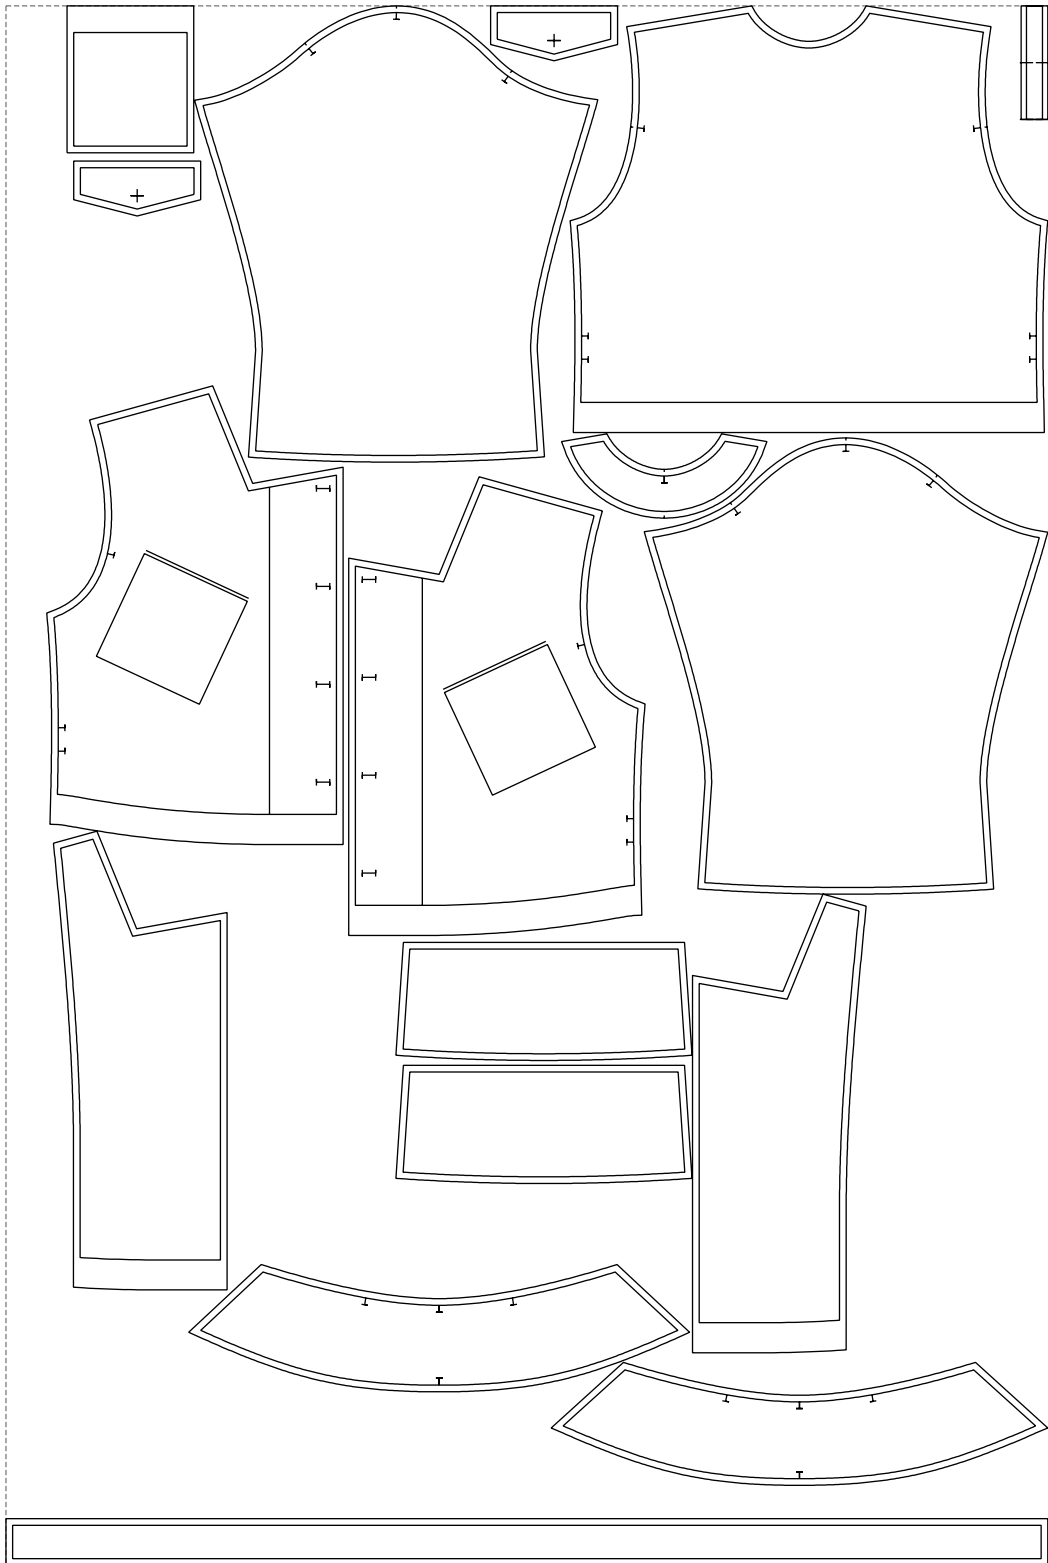

Not for print

Paper size: A4, size:1562.00 x1596.66 mm

# Example

size:1562.00 x2335.97 mm

Maneken =1 ver.0

rz\_1=170

rz\_16=116

rz\_17=100

rz\_18=98.8

rz\_19=124

rz\_20=121

---

. . . . .  
. . . . .  
. . . . .