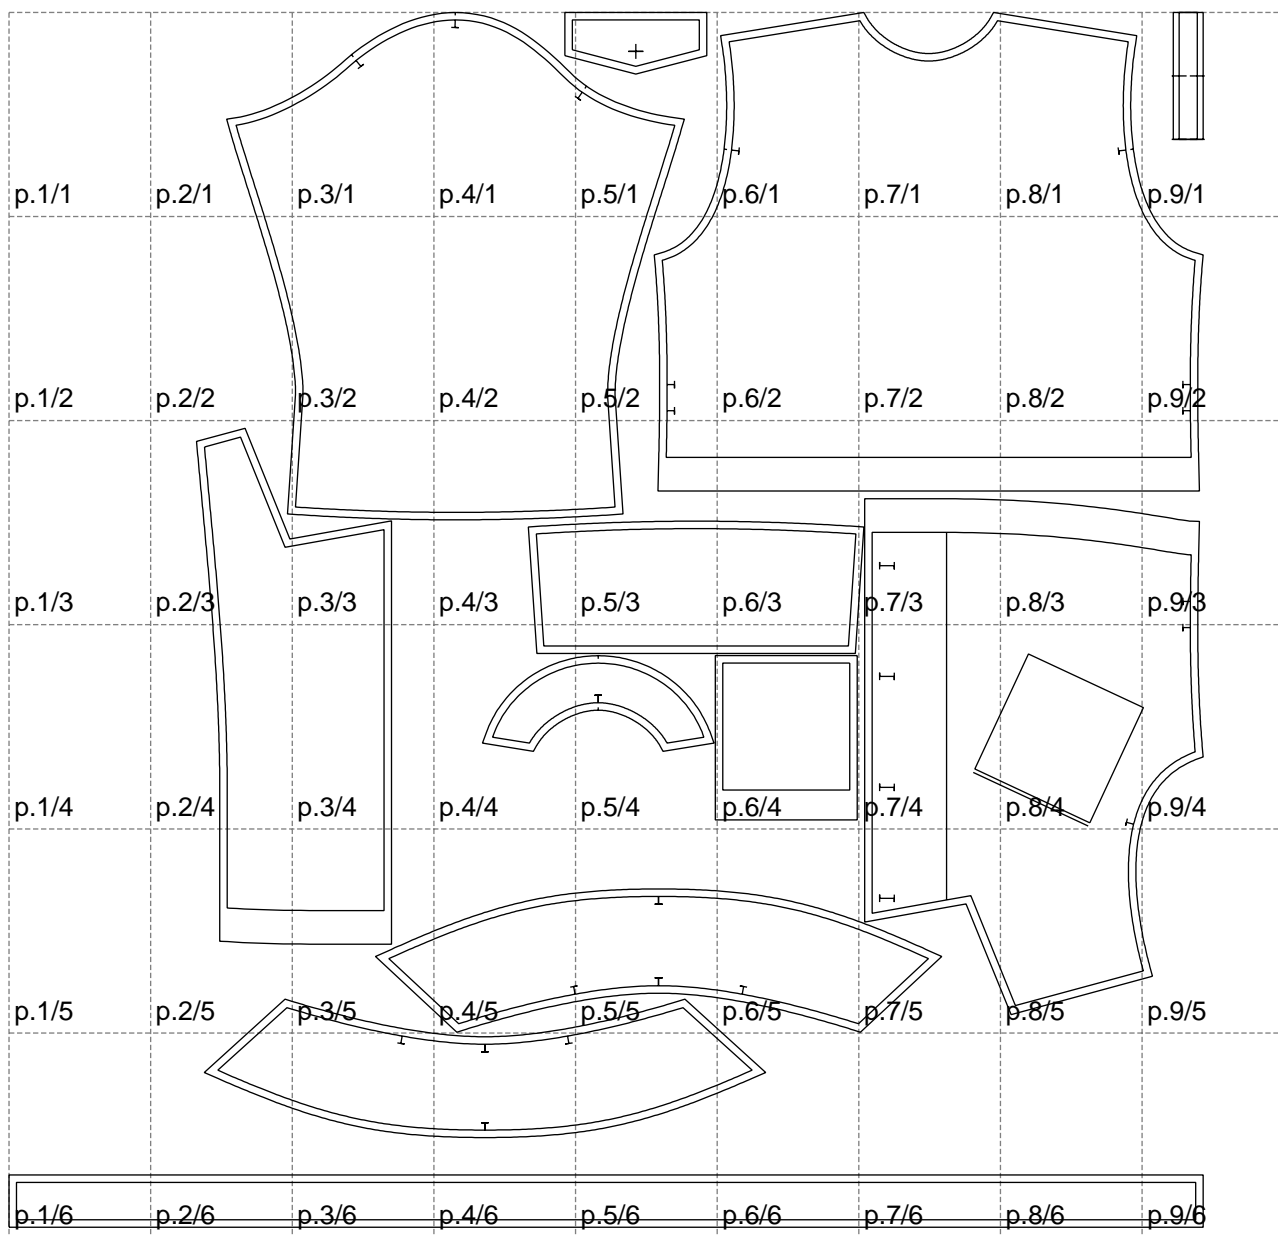

Not for print

Paper size: A4, size:1602.00 x1627.15 mm

Example

size:1602.00 x2140.21 mm

Maneken =1 ver.0

rz_1=170

rz_16=120

rz_17=104

rz_18=103.6

rz_19=128

rz_20=125.1

.
.
.