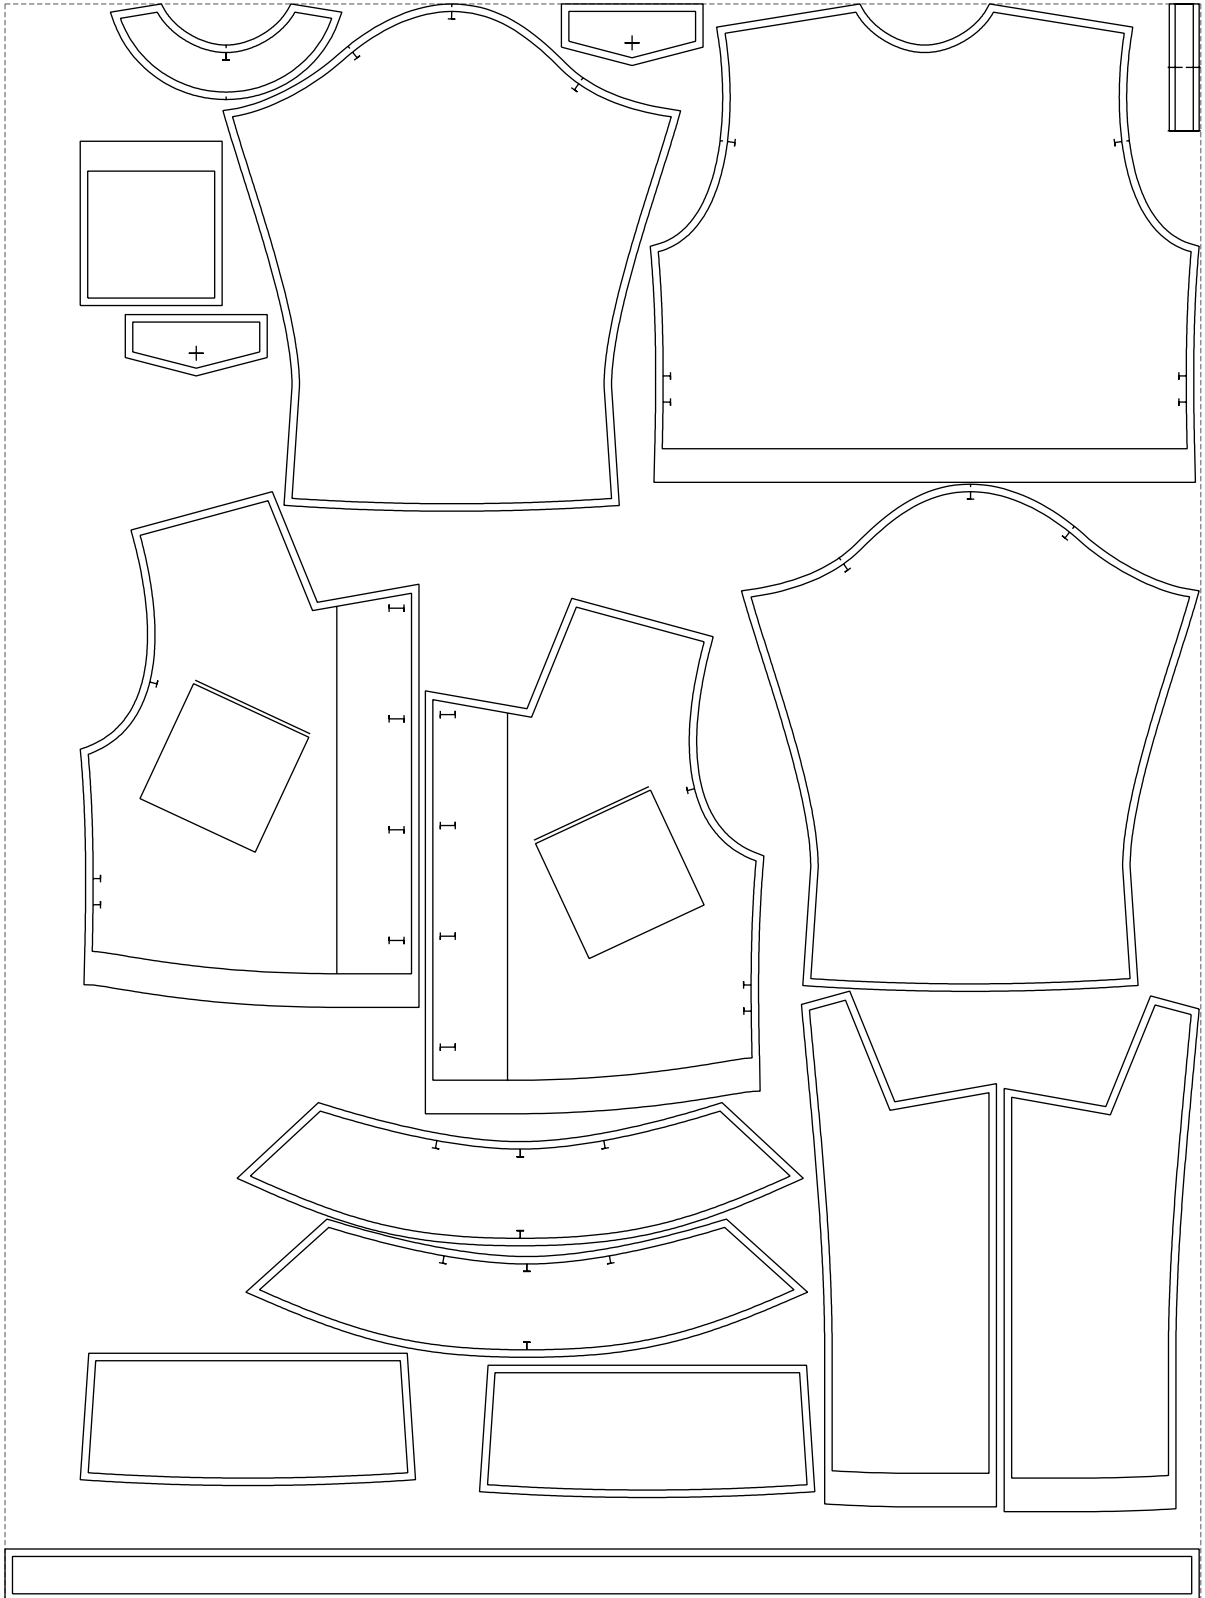

Not for print

Paper size: A4, size:1602.00 x1627.15 mm

Example

size:1602.00 x2140.21 mm

Maneken =1 ver.0

rz_1=170

rz_16=120

rz_17=104

rz_18=103.6

rz_19=128

rz_20=125.1

.
.
.