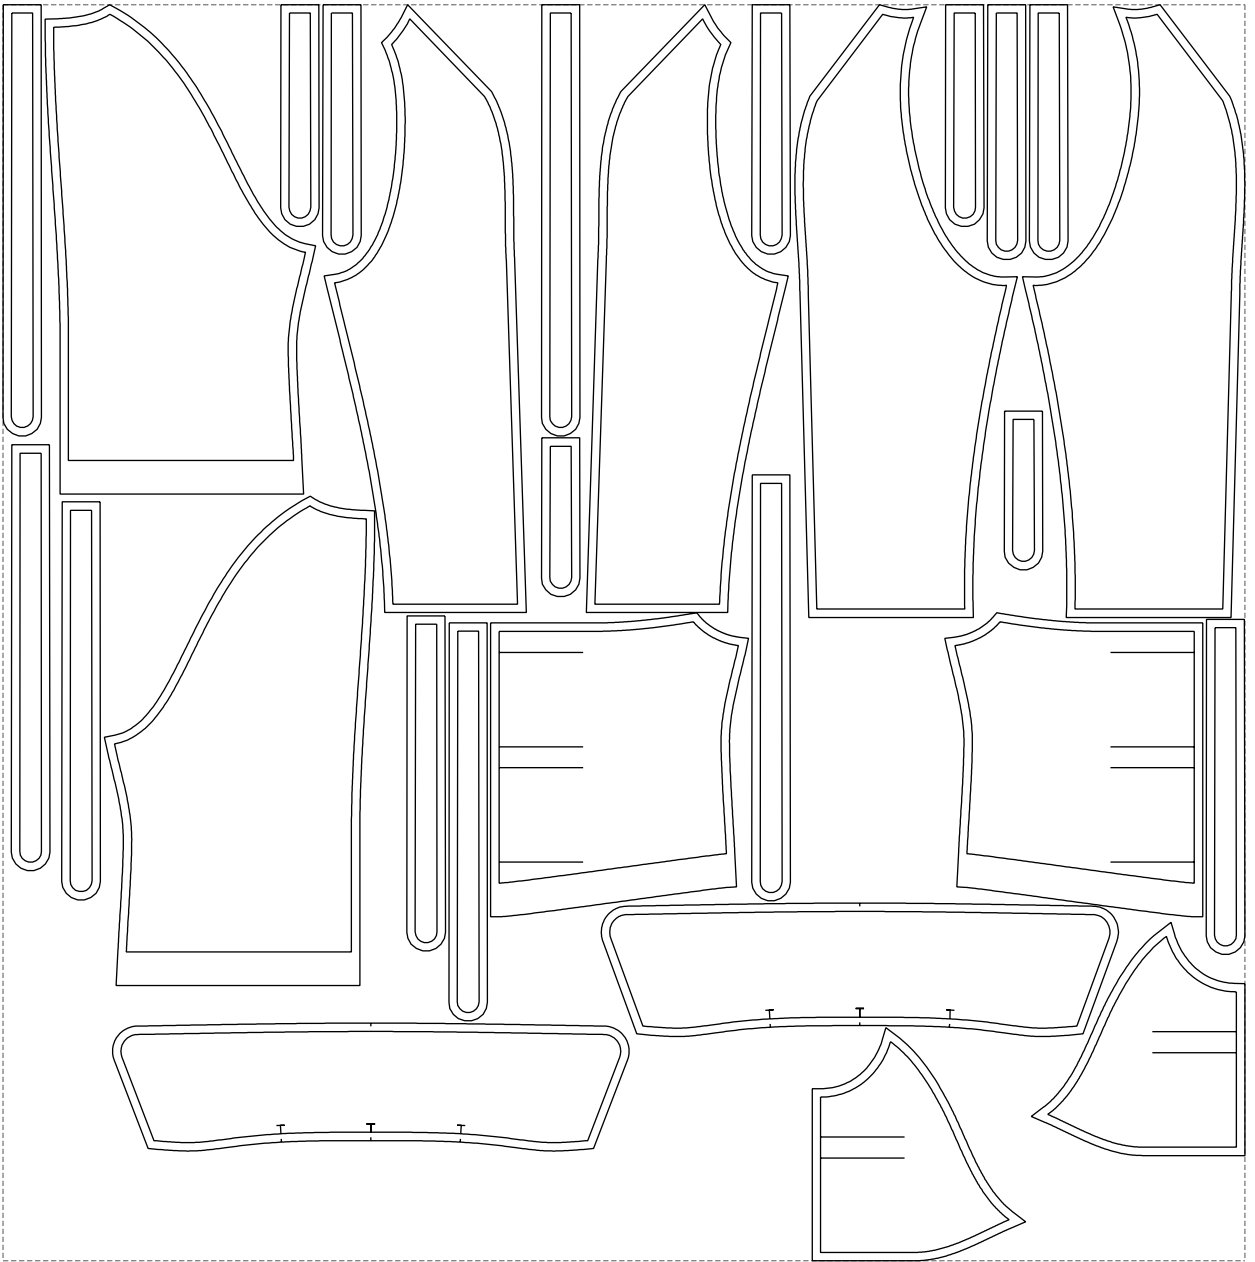

Not for print

Paper size: A4, size:1399.00 x1132.43 mm

# Example

size:1478.96 x1496.31 mm

Maneken =1 ver.0

rz\_1=170

rz\_16=100

rz\_17=85.4

rz\_18=80.2

rz\_19=108