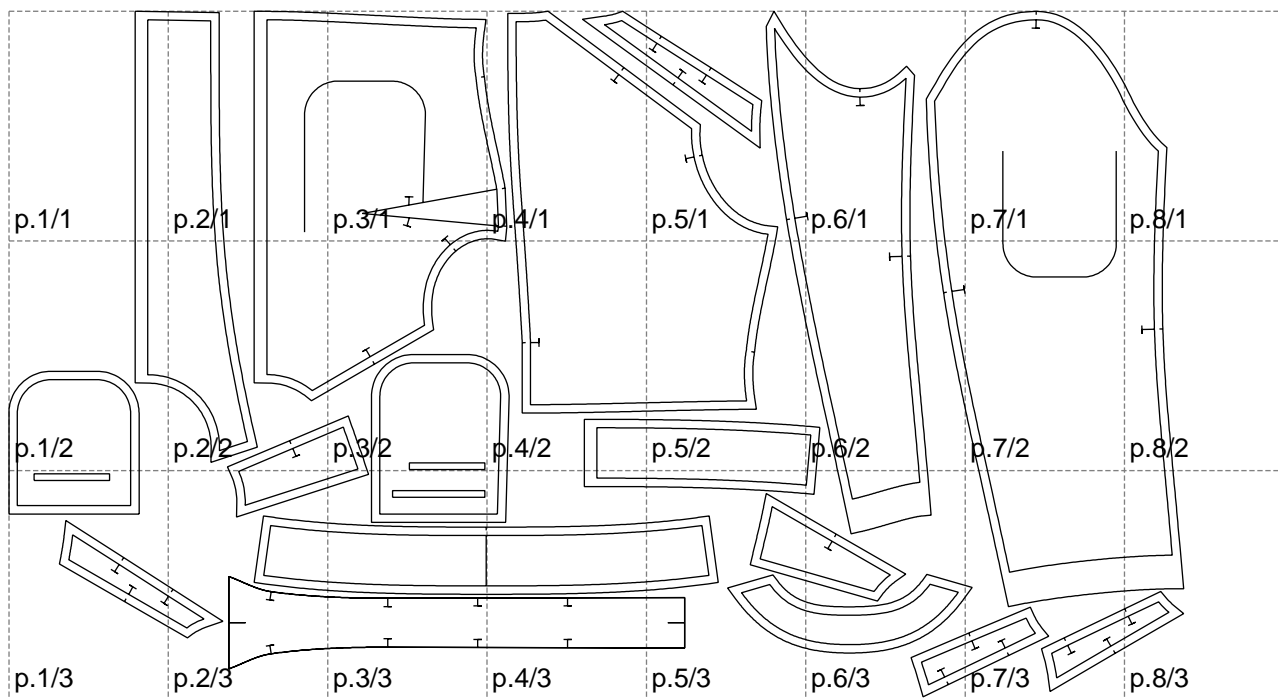

Not for print

Paper size: A4, size:1399.00 x816.25 mm

# Example

size:496.01 x200.00 mm

Maneken =1 ver.0

rz\_1=170

rz\_16=100

rz\_17=85.4

rz\_18=80.2

rz\_19=108

rz\_20=105.4

---

. . . . .  
. . . . .  
. . . . .