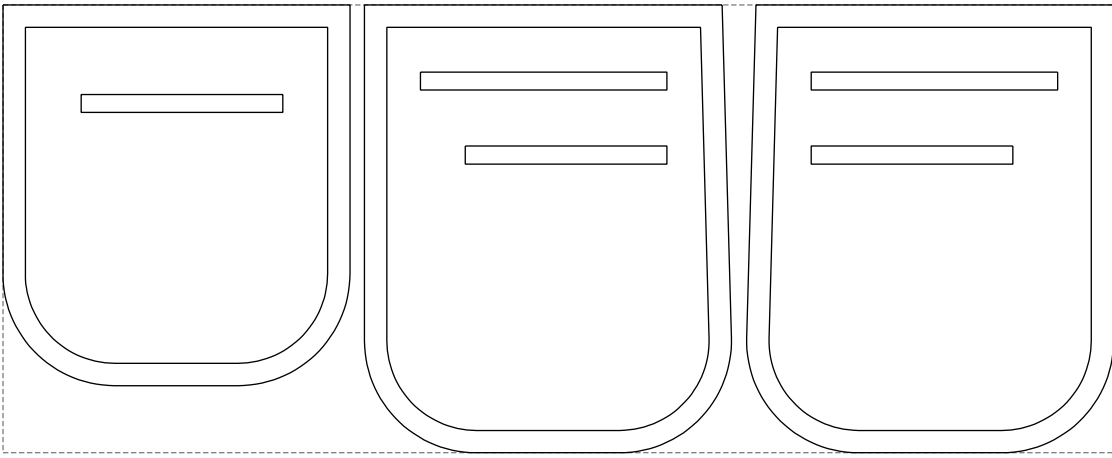

Not for print

Paper size: A4, size:1399.00 x816.25 mm

# Example

size:496.01 x200.00 mm

Maneken =1 ver.0

rz\_1=170

rz\_16=100

rz\_17=85.4

rz\_18=80.2

rz\_19=108

rz\_20=105.4

---

. . . . .  
. . . . .  
. . . . .