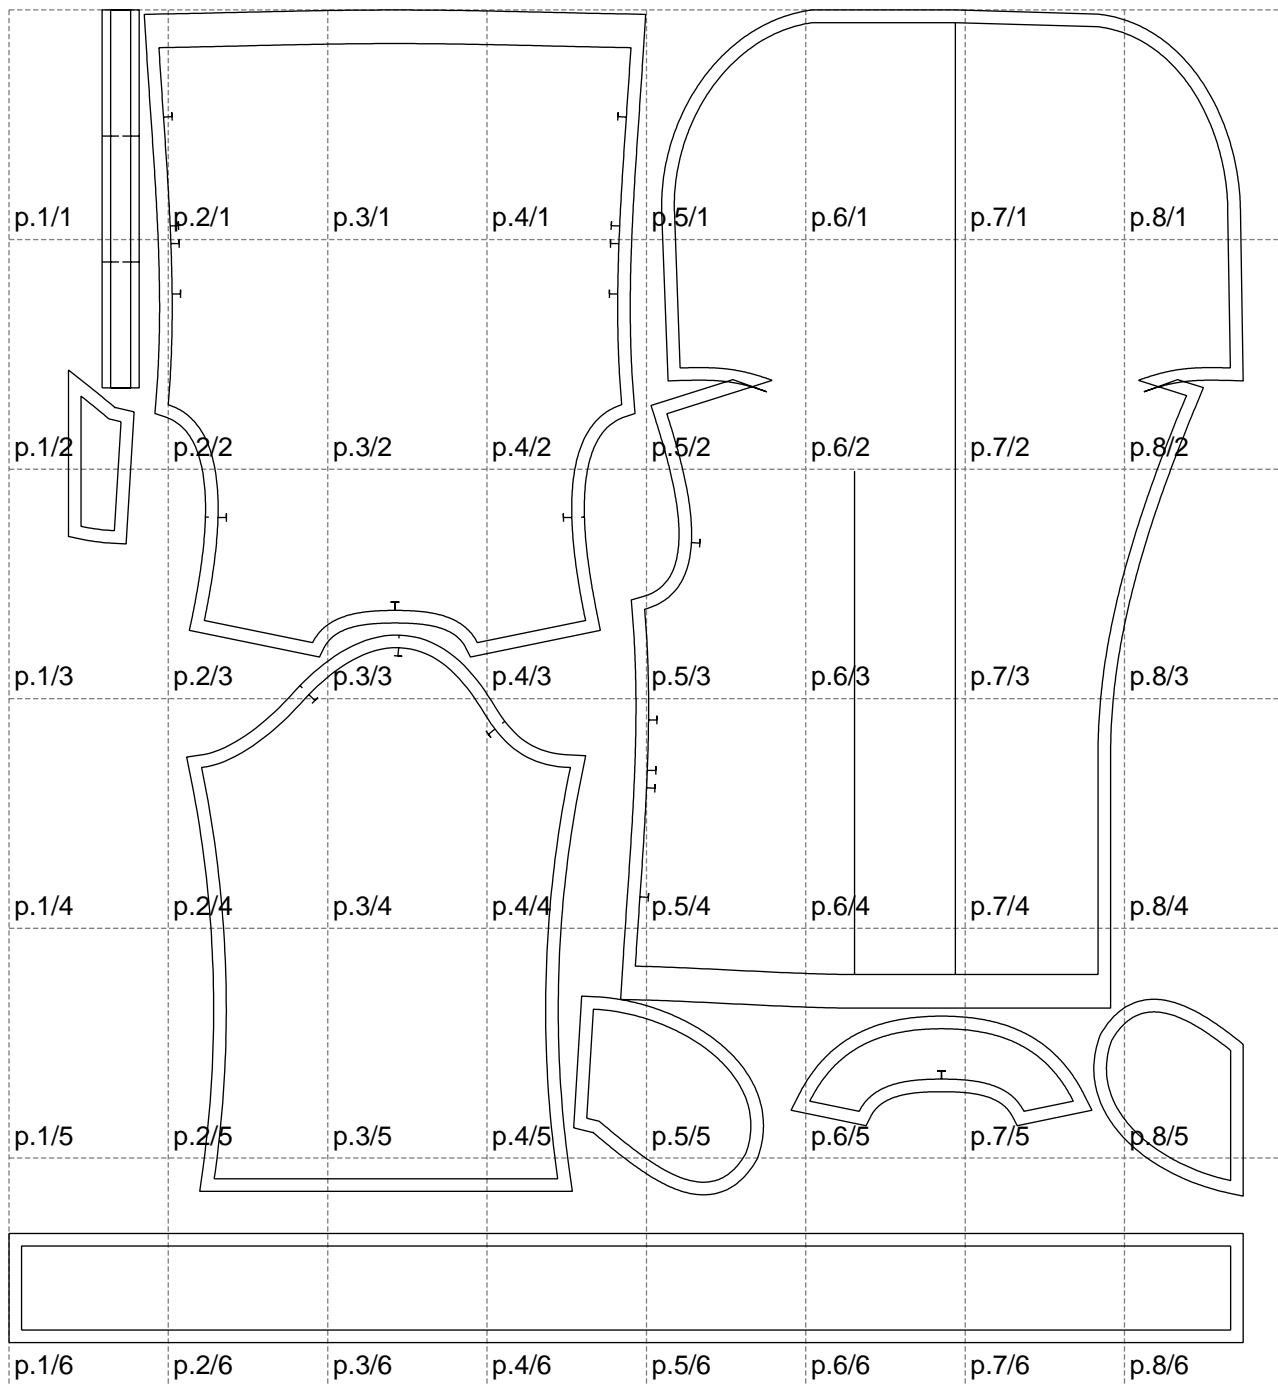

Not for print

Paper size: A4, size:1470.00 x1586.83 mm

# Example

size:1488.90 x2677.25 mm

Maneken =1 ver.0

rz\_1=170

rz\_16=88

rz\_17=75.6

rz\_18=67.6

rz\_19=96

rz\_20=94.6

---

. . . . .  
. . . . .  
. . . . .