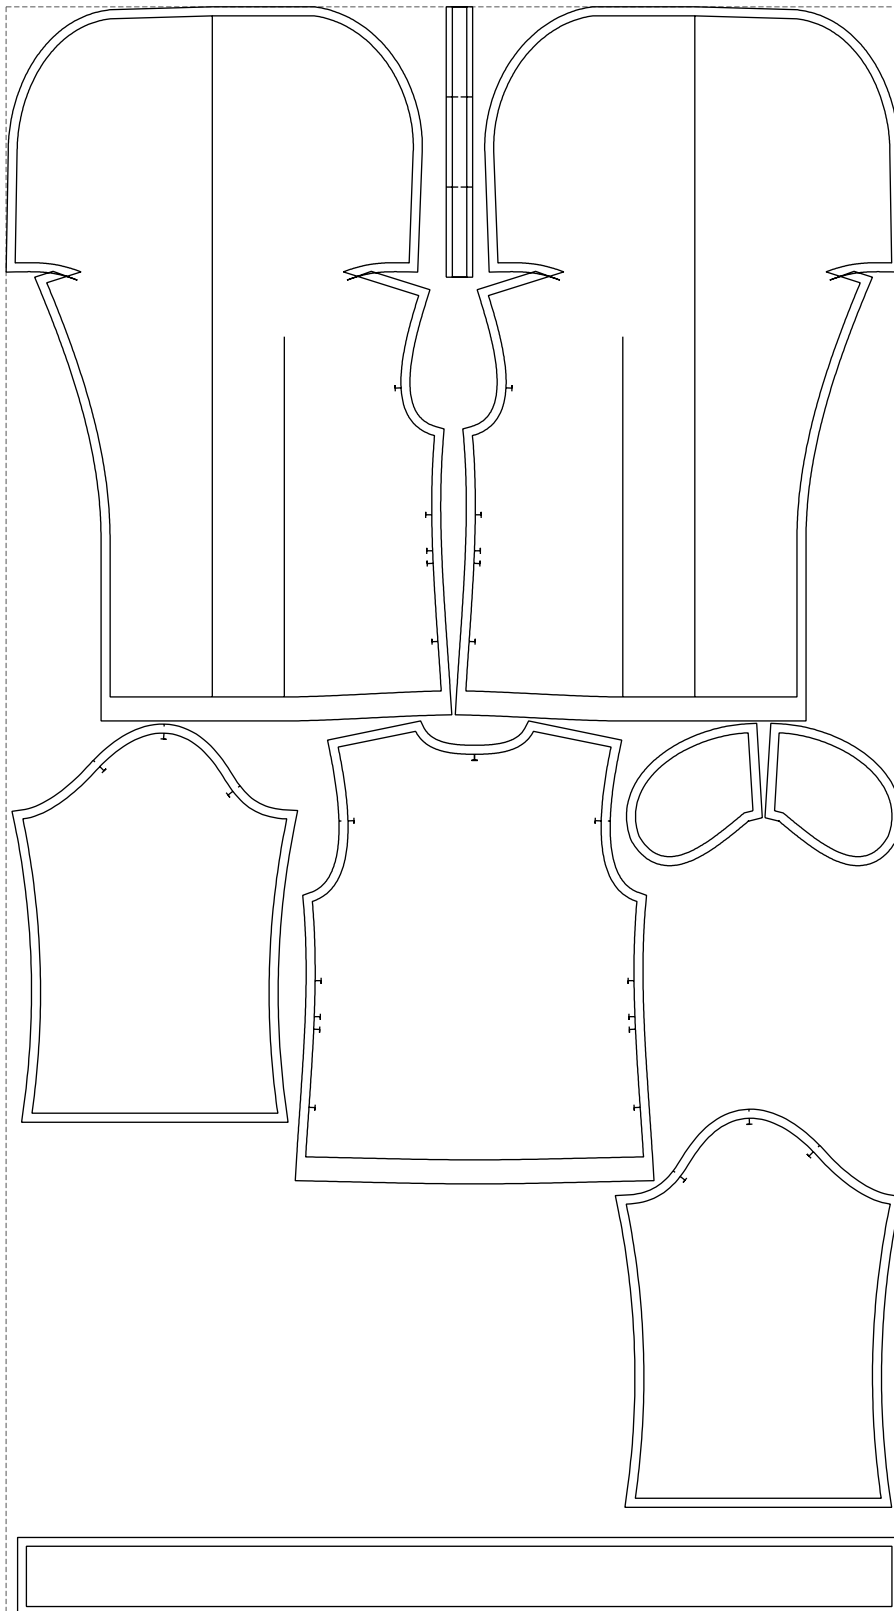

Not for print

Paper size: A4, size:1470.00 x1586.83 mm

# Example

size:1488.90 x2677.25 mm

Maneken =1 ver.0

rz\_1=170

rz\_16=88

rz\_17=75.6

rz\_18=67.6

rz\_19=96