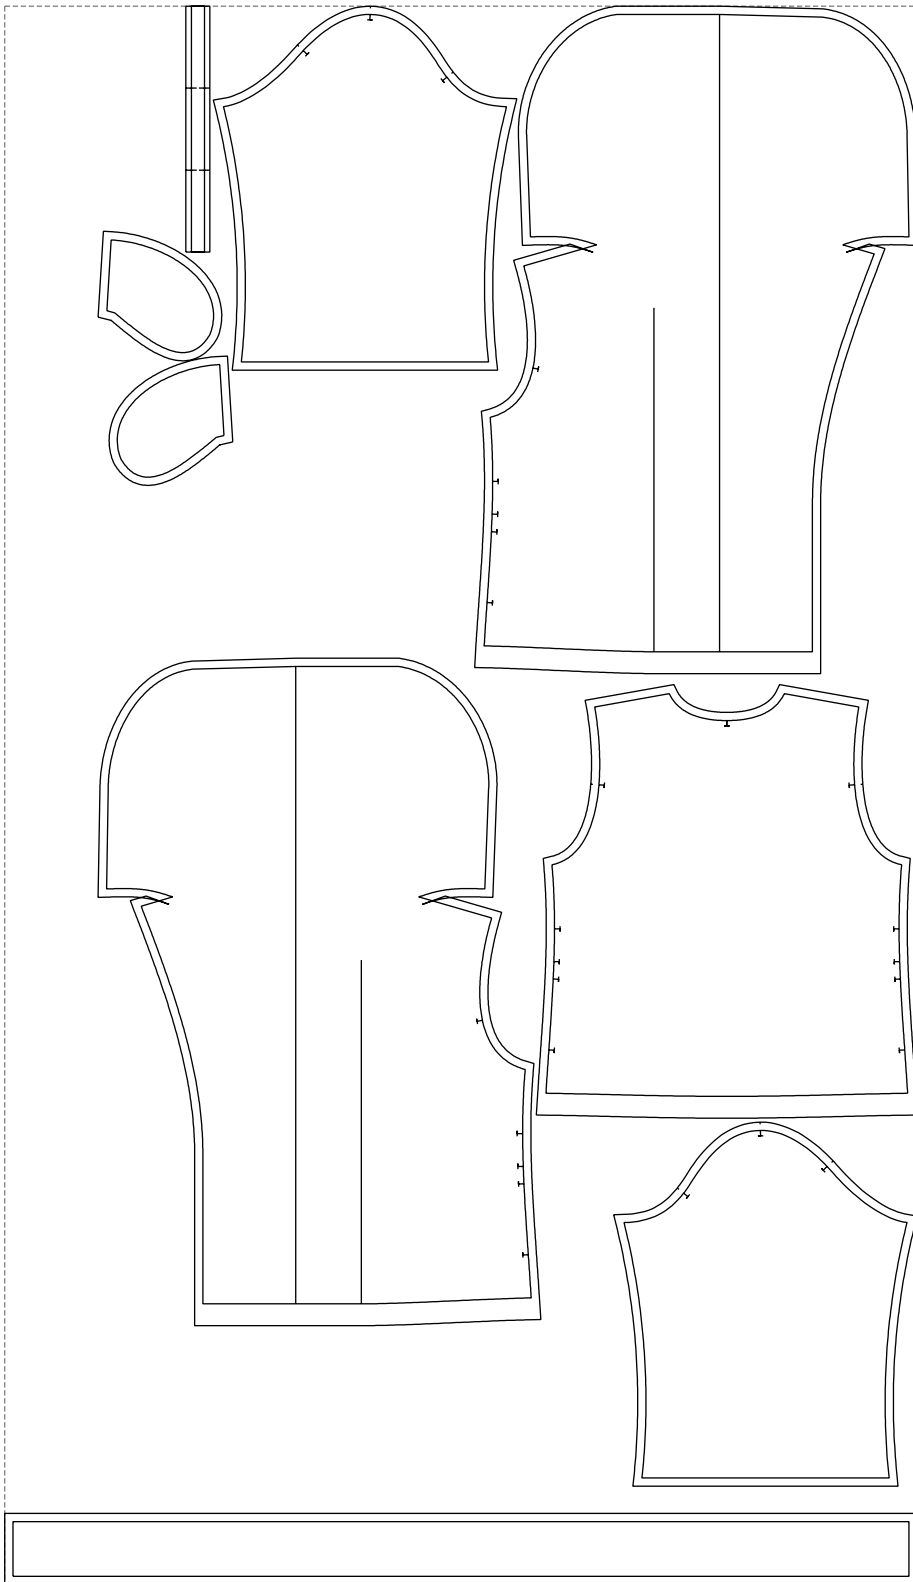

Not for print

Paper size: A4, size:1670.00 x2159.71 mm

# Example

size:1670.00 x2889.32 mm

Maneken =1 ver.0

rz\_1=170

rz\_16=108

rz\_17=92.5

rz\_18=89.2

rz\_19=116