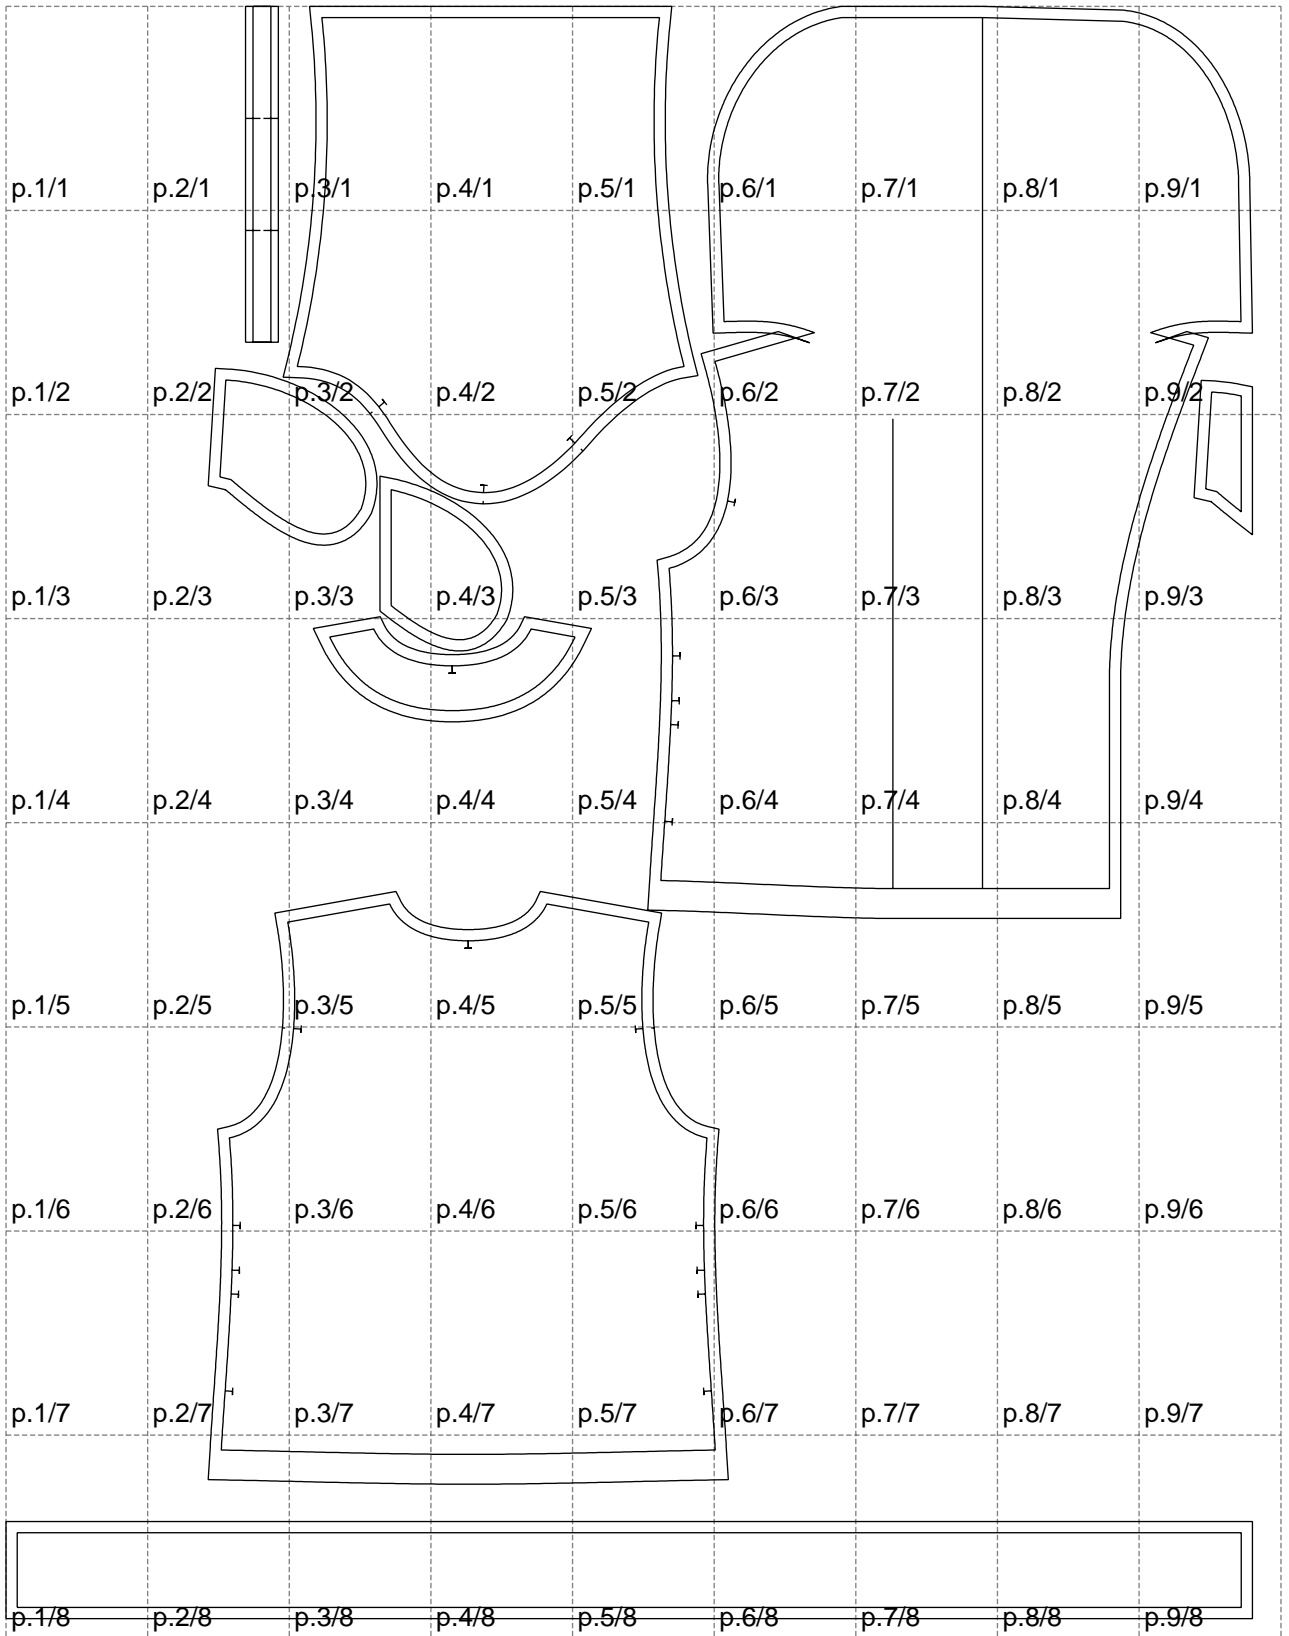

Not for print

Paper size: A4, size:1670.00 x2159.71 mm

# Example

size:1670.00 x2889.32 mm

Maneken =1 ver.0

rz\_1=170

rz\_16=108

rz\_17=92.5

rz\_18=89.2

rz\_19=116

rz\_20=113

---

. . . . .  
. . . . .  
. . . . .