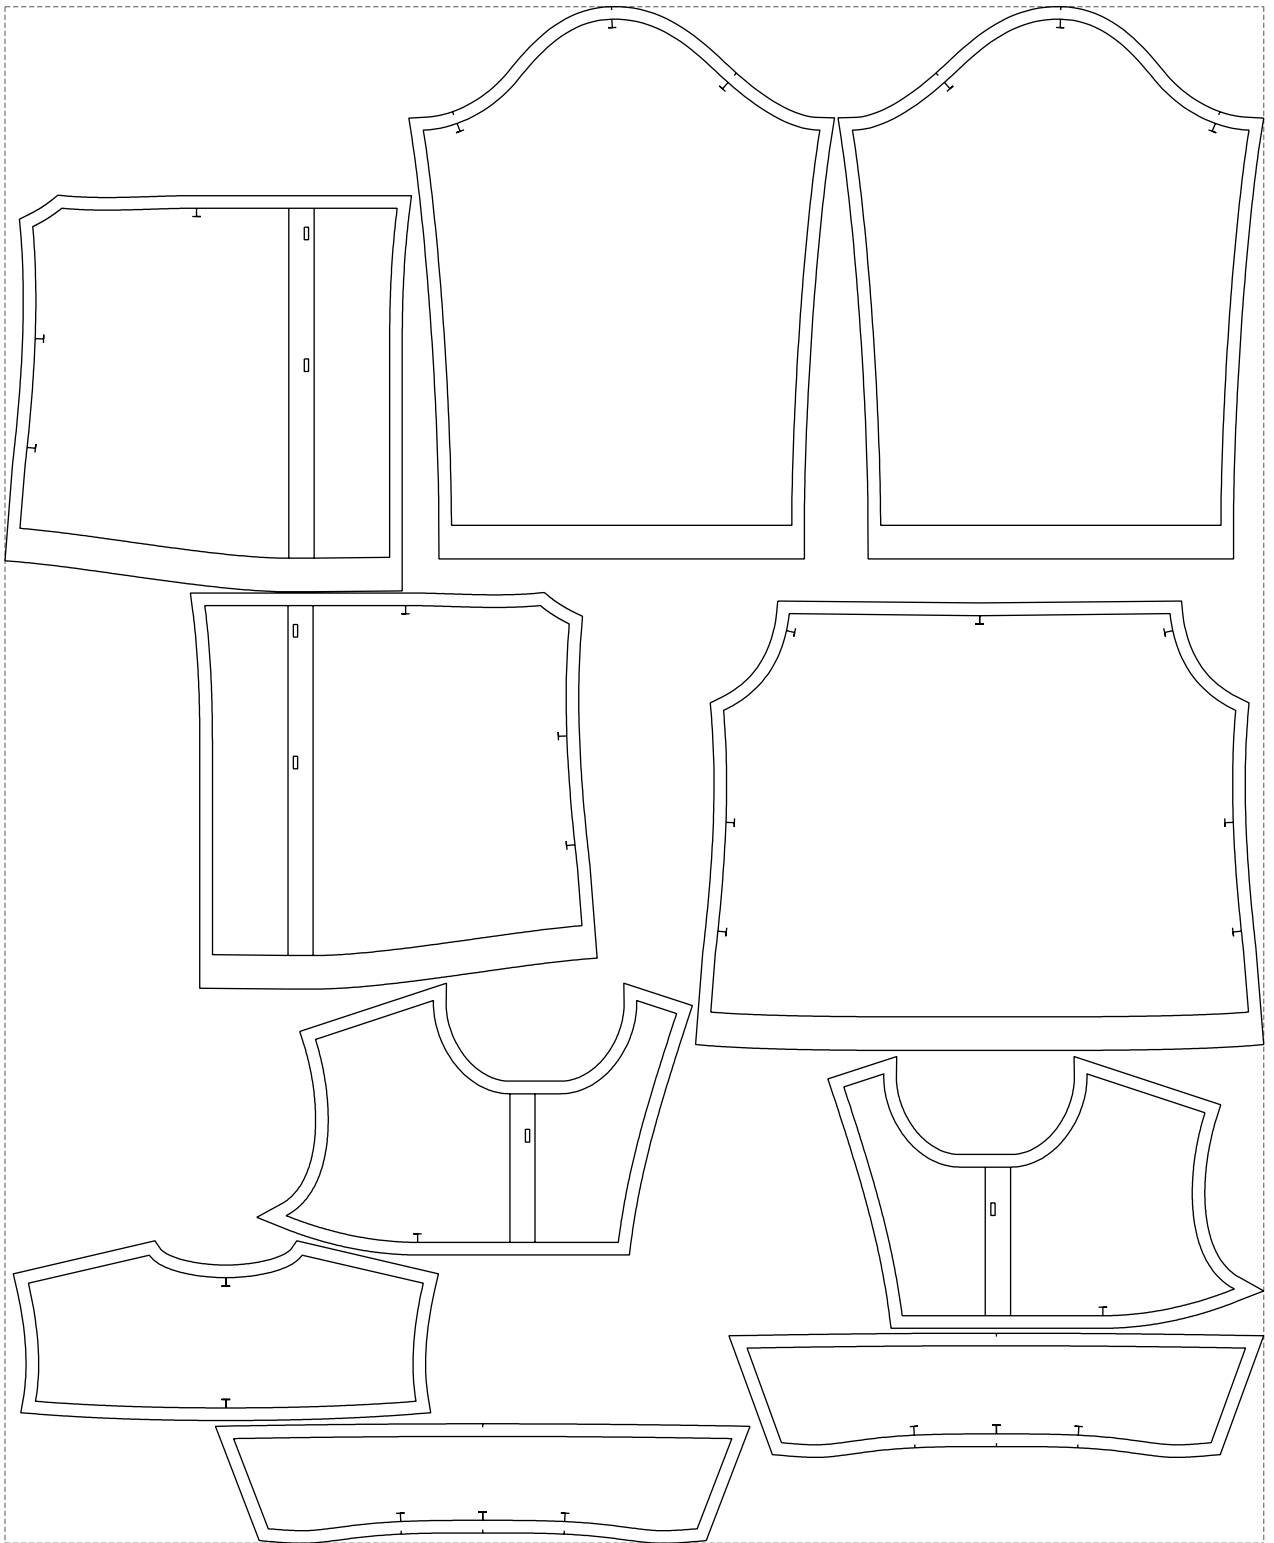

Not for print

Paper size: A4, size:1399.00 x1289.68 mm

# Example

size:1499.00 x1830.43 mm

Maneken =1 ver.0

rz\_1=170

rz\_16=100

rz\_17=85.4

rz\_18=80.2

rz\_19=108

rz\_20=105.4

---

. . . . .  
. . . . .  
. . . . .