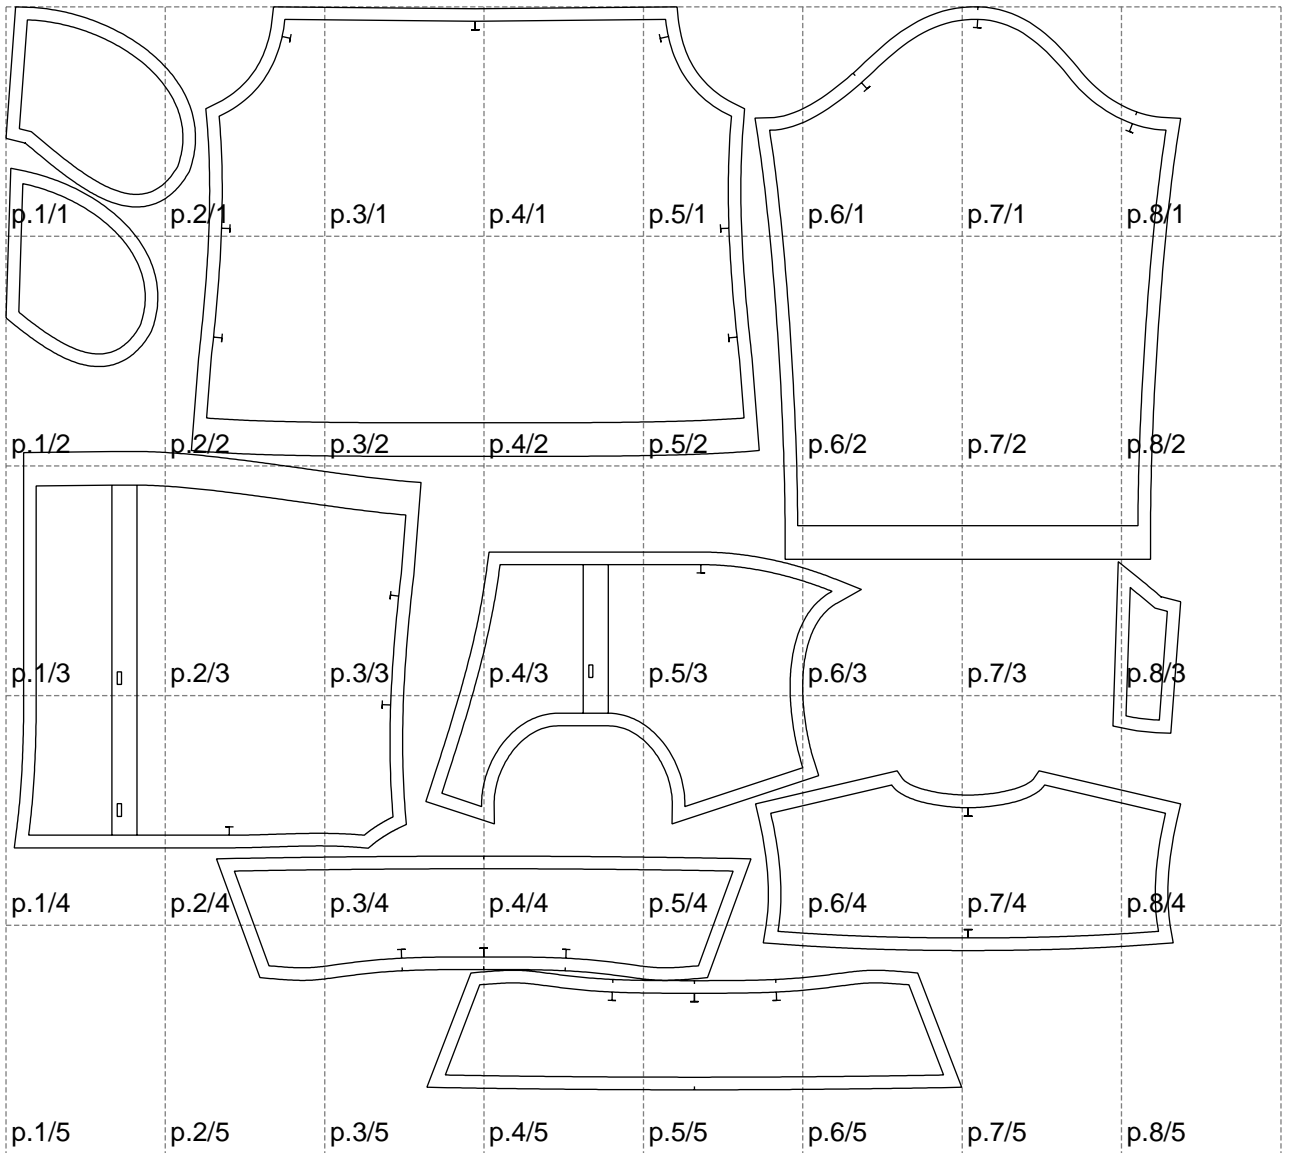

Not for print

Paper size: A4, size:1399.00 x1289.68 mm

# Example

size:1499.00 x1830.43 mm

Maneken =1 ver.0

rz\_1=170

rz\_16=100

rz\_17=85.4

rz\_18=80.2

rz\_19=108

rz\_20=105.4

---

. . . . .  
. . . . .  
. . . . .