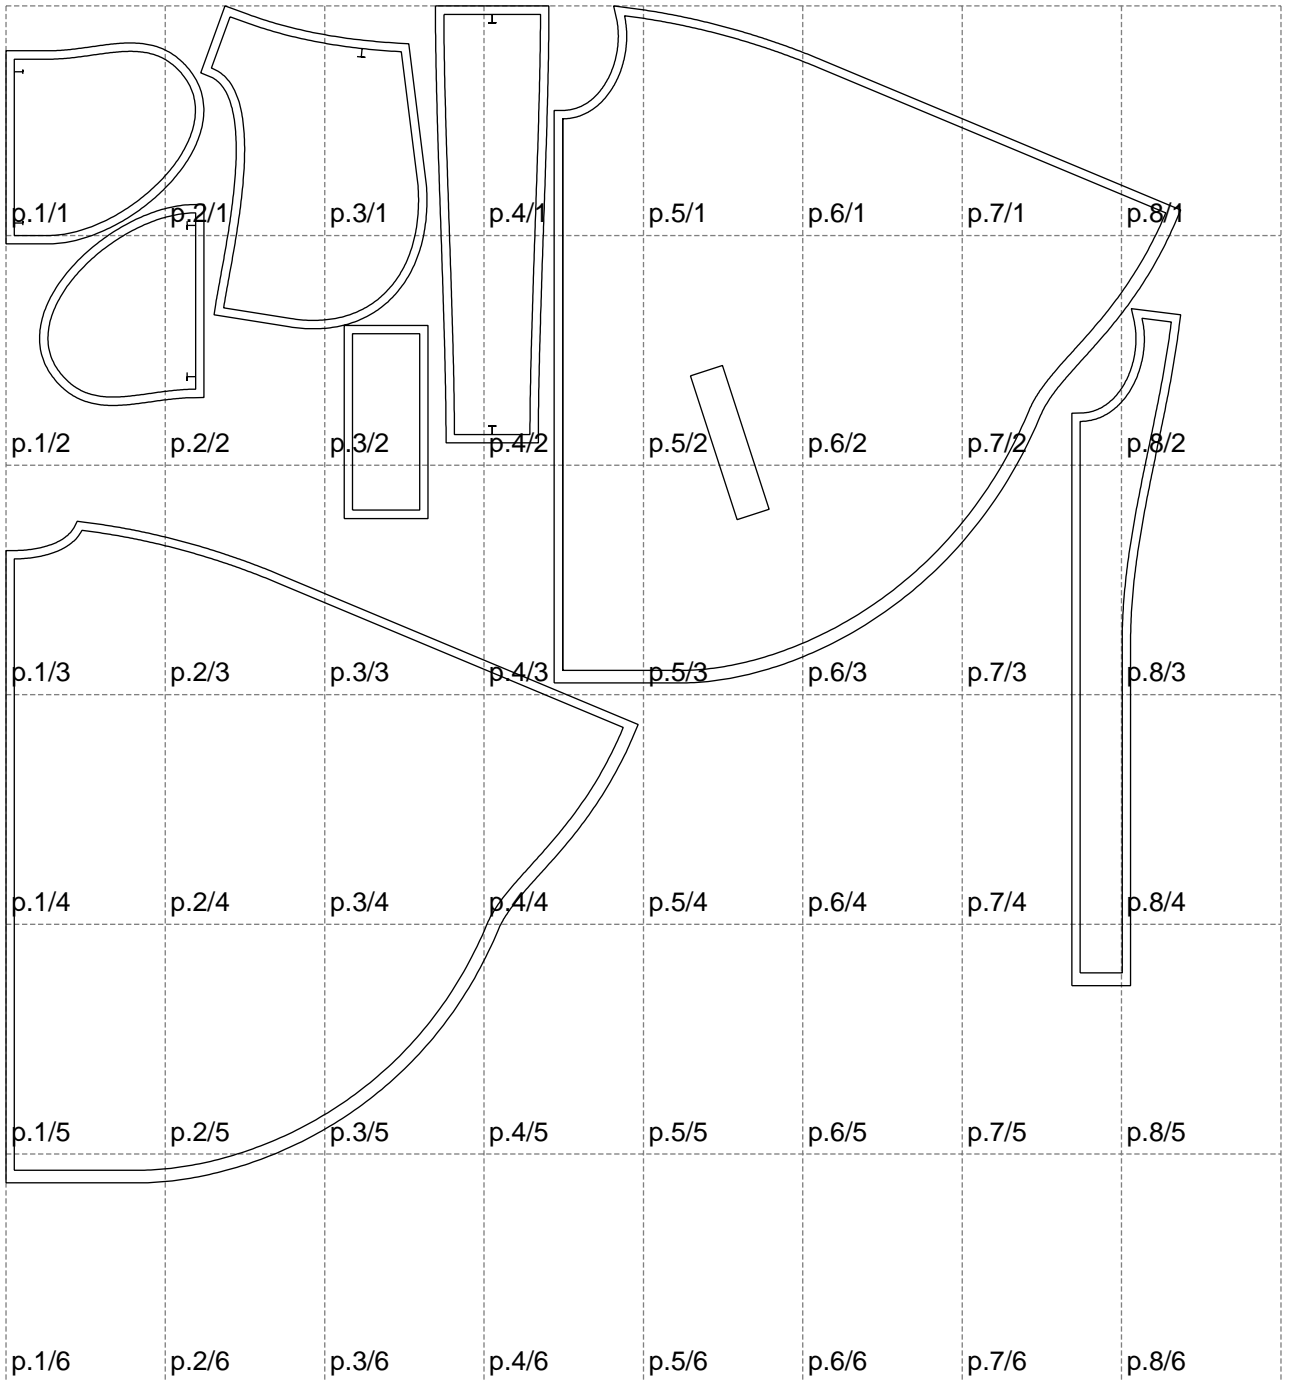

Not for print

Paper size: A4, size:1399.00 x1401.42 mm

Example

size:1499.00 x2099.99 mm

Maneken =1 ver.0

rz_1=170

rz_16=92

rz_17=78.8

rz_18=71.8

rz_19=100

rz_20=98.1

.
.
.