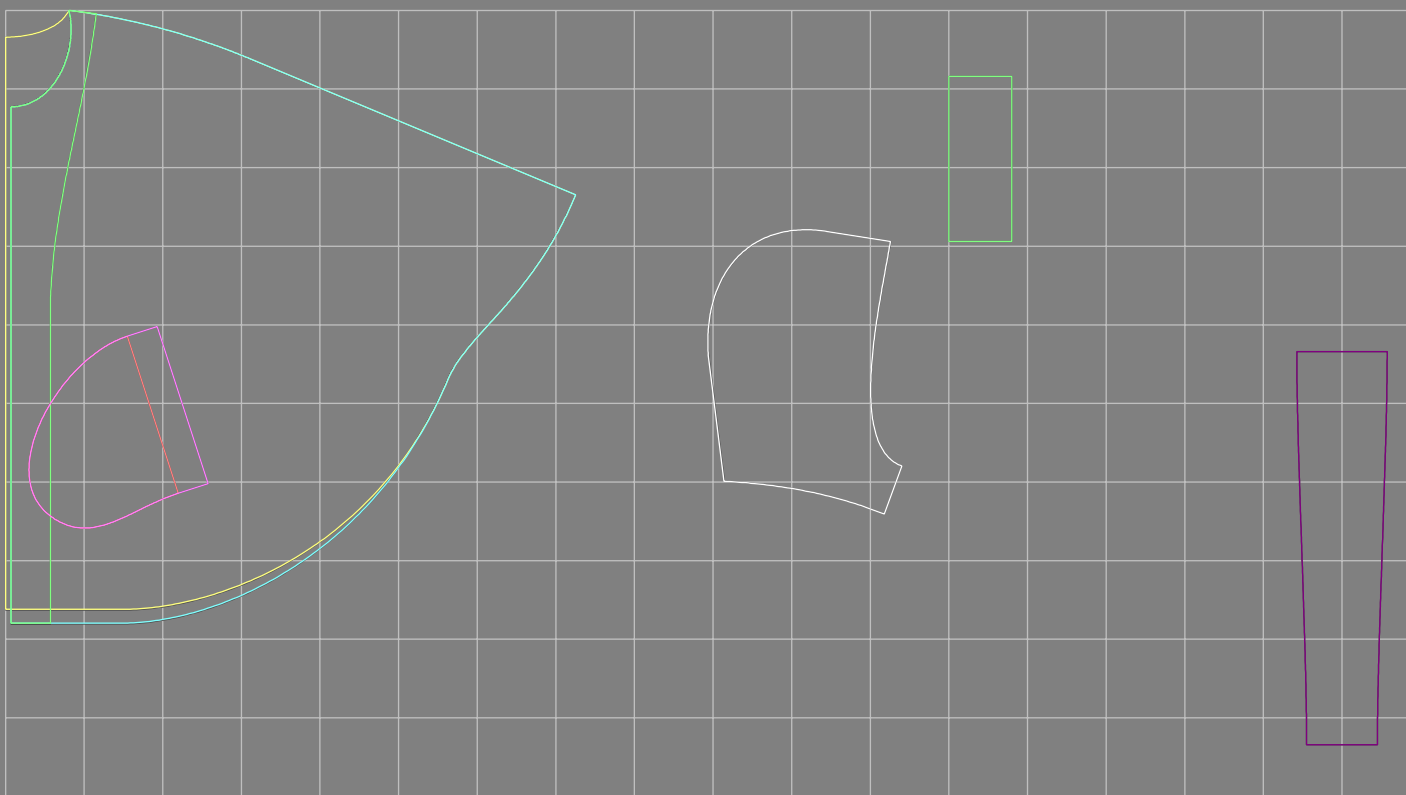

Not for print

Paper size: A4, size:1399.00 x1401.42 mm

Example

size:1499.00 x2099.99 mm

Maneken =1 ver.0

rz_1=170

rz_16=92

rz_17=78.8

rz_18=71.8

rz_19=100

rz_20=98.1

.
.
.