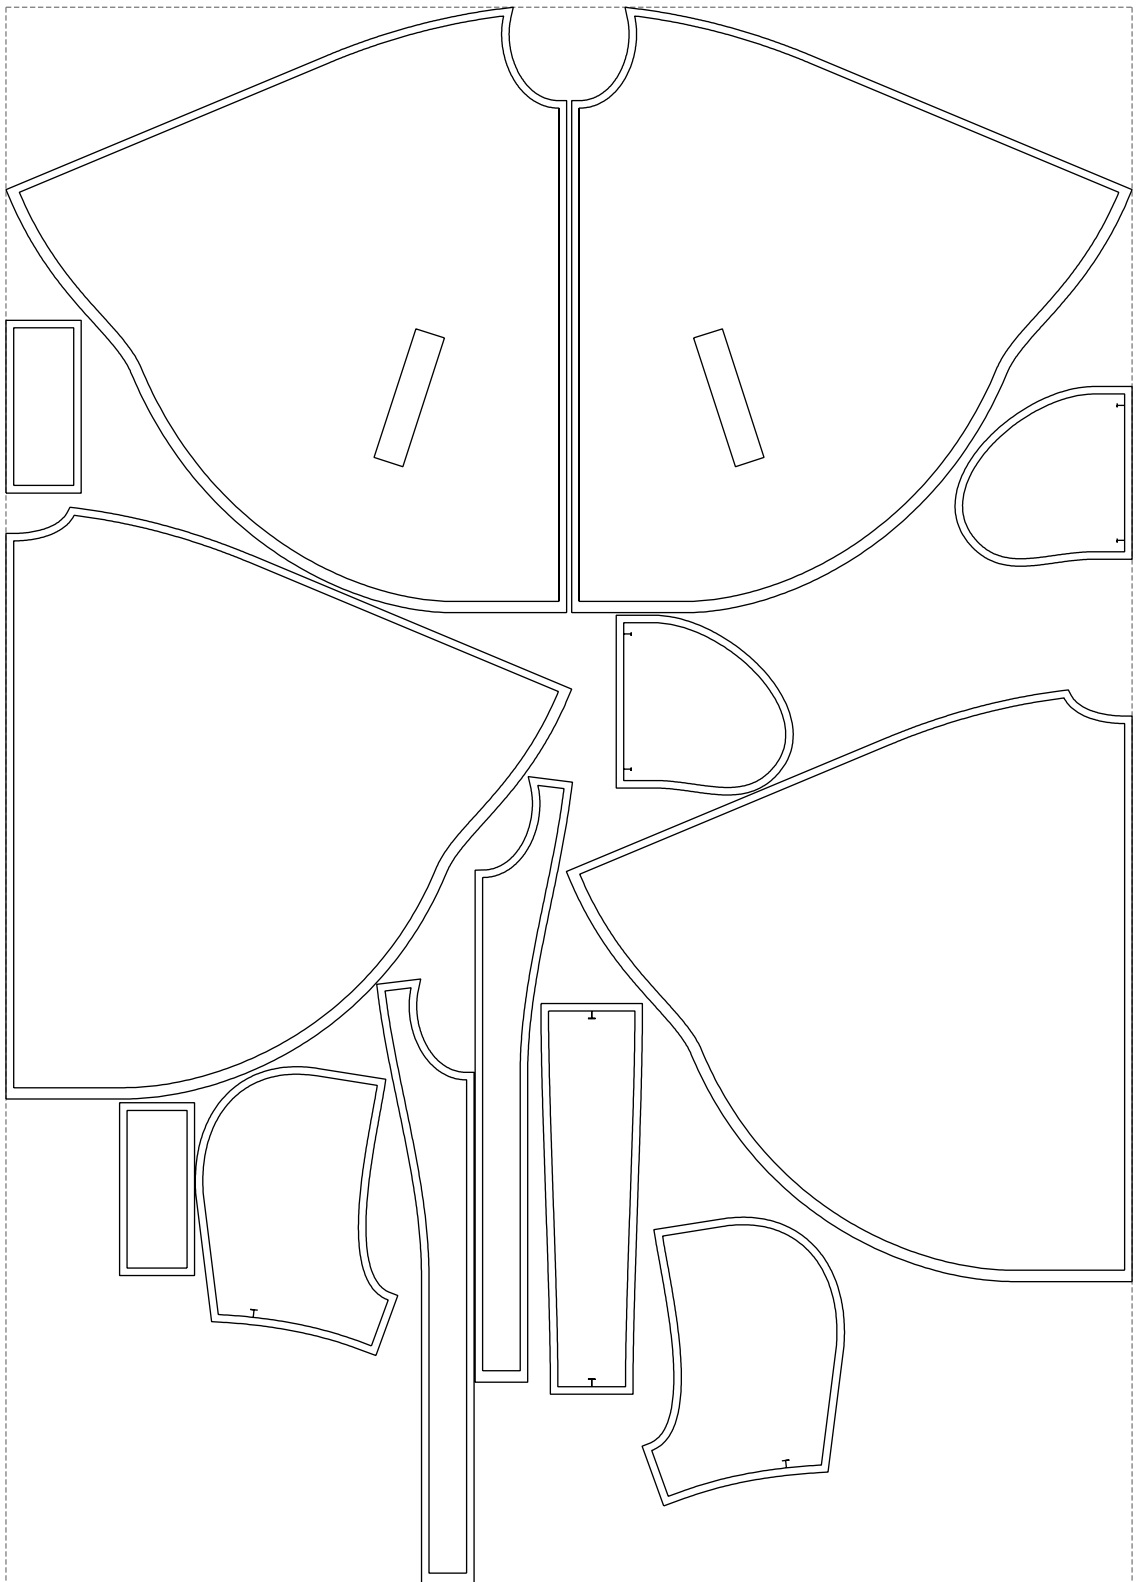

Not for print

Paper size: A4, size:1399.00 x1401.42 mm

Example

size:1499.00 x2099.99 mm

Maneken =1 ver.0

rz_1=170

rz_16=92

rz_17=78.8

rz_18=71.8

rz_19=100

rz_20=98.1

.
.
.