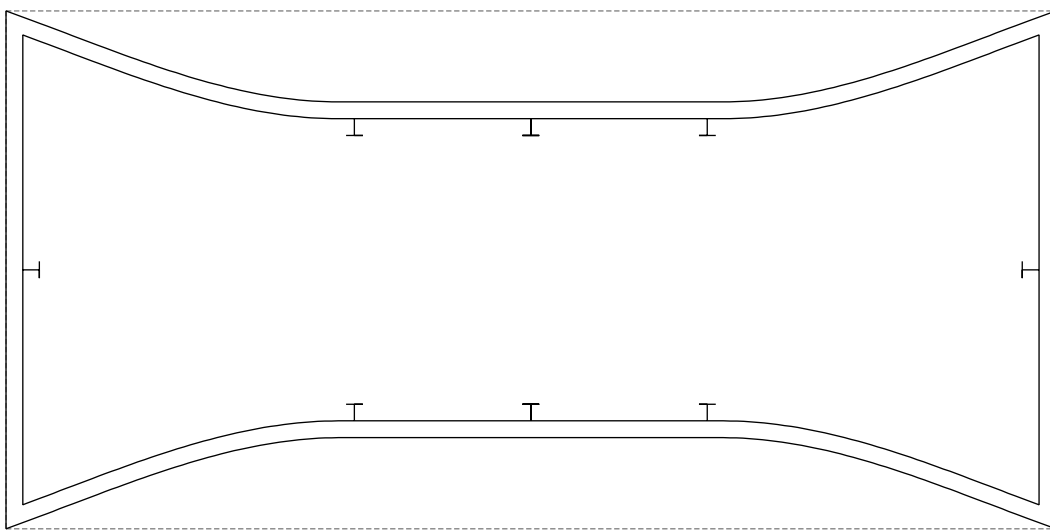

Not for print

Paper size: A4, size:1810.96 x3643.63 mm

# Example

size:625.15 x308.48 mm

Maneken =1 ver.0

rz\_1=170

rz\_16=88

rz\_17=75.6

rz\_18=67.6

rz\_19=96

rz\_20=94.6

---

. . . . .  
. . . . .  
. . . . .