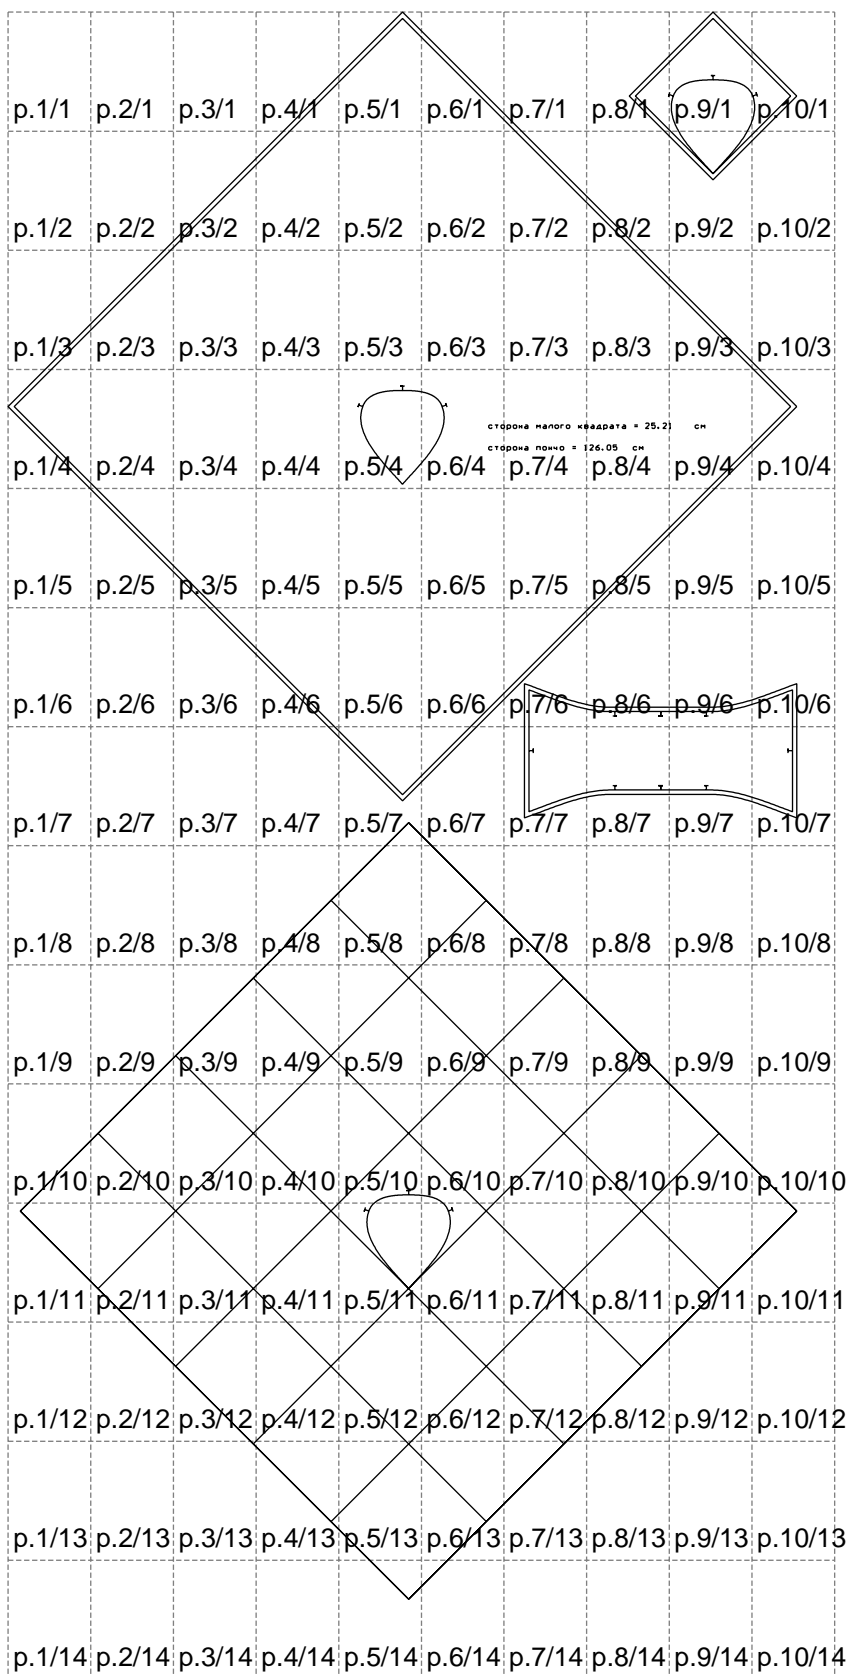

Not for print

Paper size: A4, size:1810.96 x3643.63 mm

# Example

size:625.15 x308.48 mm

Maneken =1 ver.0

rz\_1=170

rz\_16=88

rz\_17=75.6

rz\_18=67.6

rz\_19=96

rz\_20=94.6

---

. . . . .  
. . . . .  
. . . . .