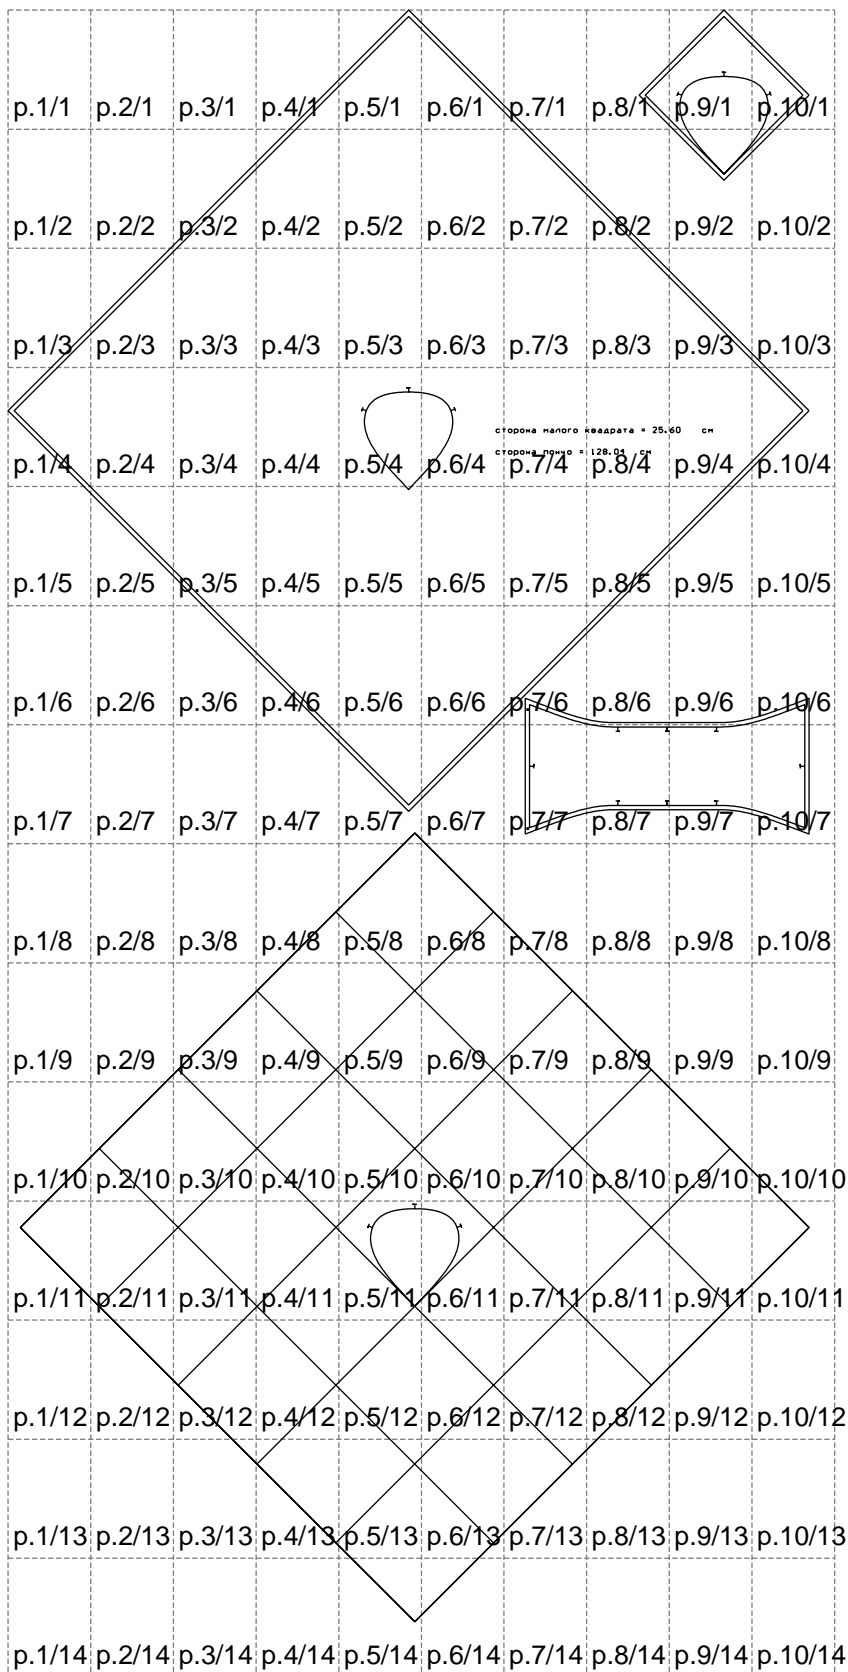

Not for print

Paper size: A4, size:1839.17 x3700.06 mm

# Example

size:651.89 x311.36 mm

Maneken =1 ver.0

rz\_1=170

rz\_16=104

rz\_17=88.9

rz\_18=84.4

rz\_19=112

rz\_20=109.3

---

. . . . .  
. . . . .  
. . . . .