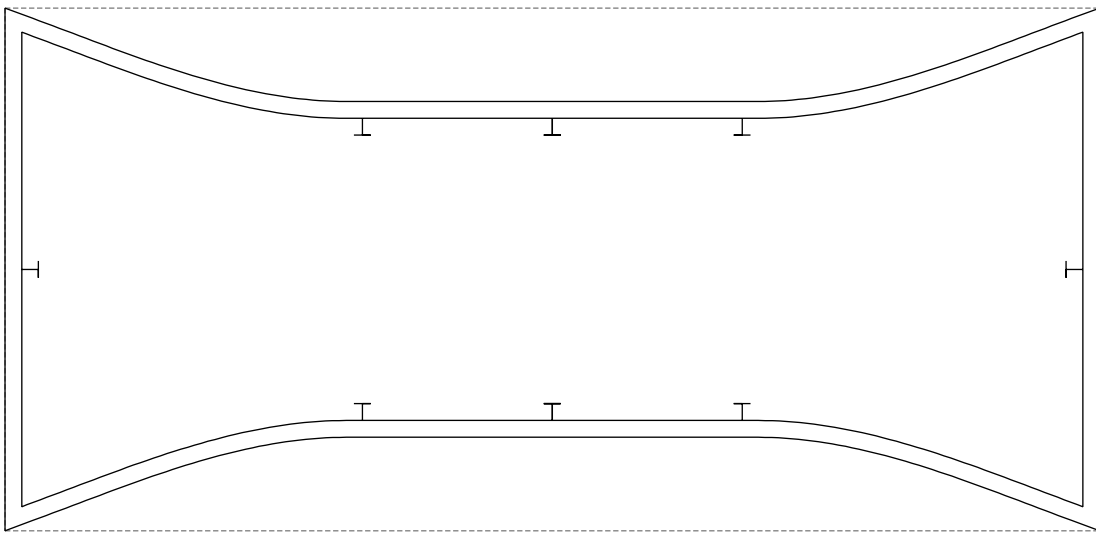

Not for print

Paper size: A4, size:1839.17 x3700.06 mm

# Example

size:651.89 x311.36 mm

Maneken =1 ver.0

rz\_1=170

rz\_16=104

rz\_17=88.9

rz\_18=84.4

rz\_19=112

rz\_20=109.3

---

. . . . .  
. . . . .  
. . . . .