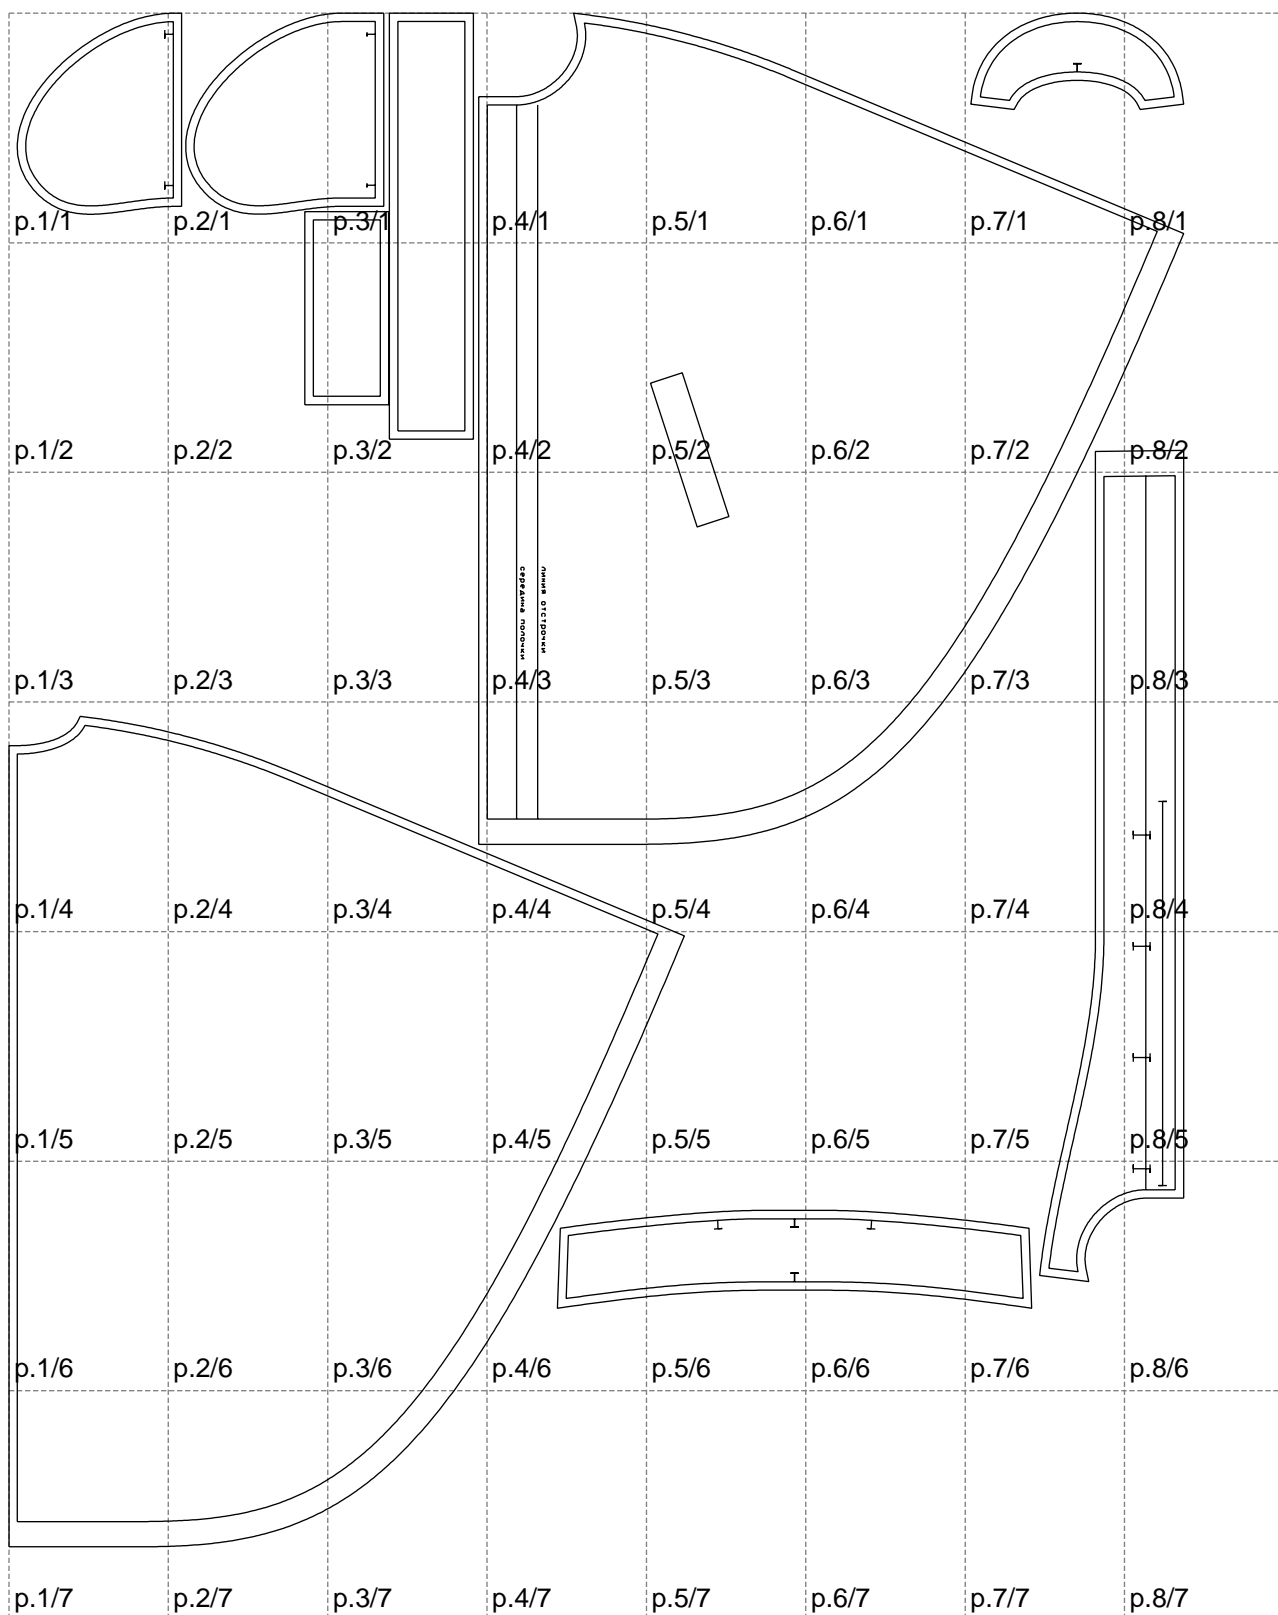

Not for print

Paper size: A4, size:1399.00 x1826.18 mm

# Example

size:1499.00 x3139.66 mm

Maneken =1 ver.0

rz\_1=170

rz\_16=92

rz\_17=78.8

rz\_18=71.8

rz\_19=100

rz\_20=98.1

---

. . . . .  
. . . . .  
. . . . .