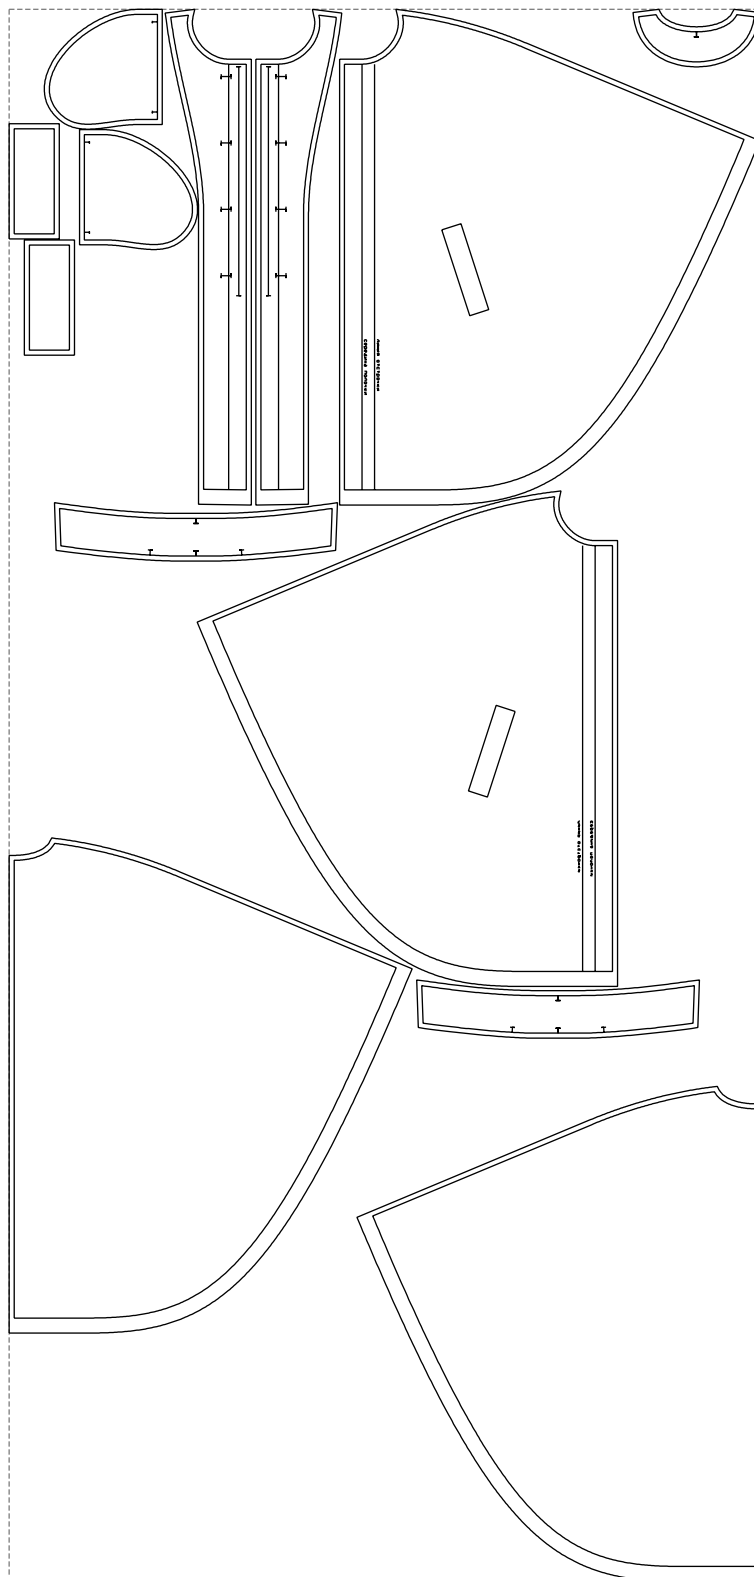

Not for print

Paper size: A4, size:1399.00 x1826.18 mm

# Example

size:1499.00 x3139.66 mm

Maneken =1 ver.0

rz\_1=170

rz\_16=92

rz\_17=78.8

rz\_18=71.8

rz\_19=100

rz\_20=98.1

---

. . . . .  
. . . . .  
. . . . .