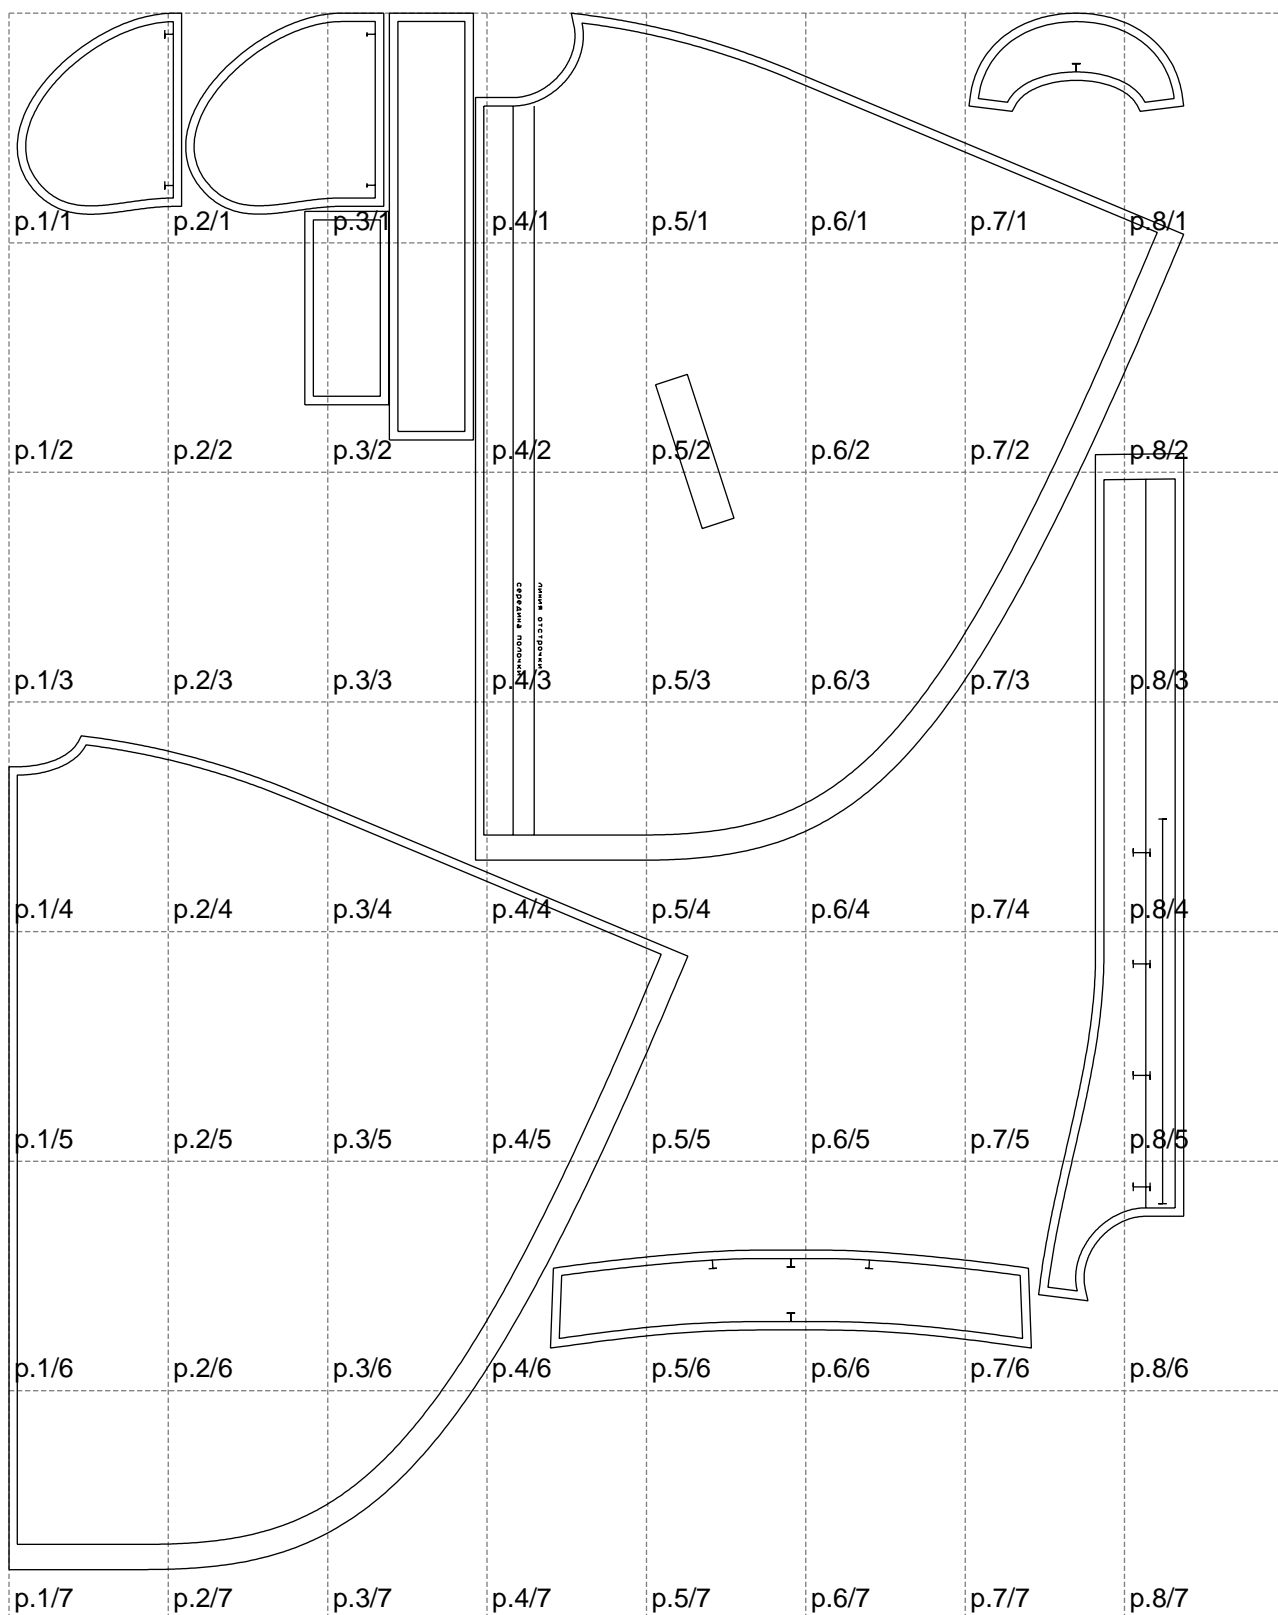

Not for print

Paper size: A4, size:1399.00 x1853.34 mm

# Example

size:1499.00 x3202.32 mm

Maneken =1 ver.0

rz\_1=170

rz\_16=96

rz\_17=82

rz\_18=76

rz\_19=104

rz\_20=101.8

---

. . . . .  
. . . . .  
. . . . .