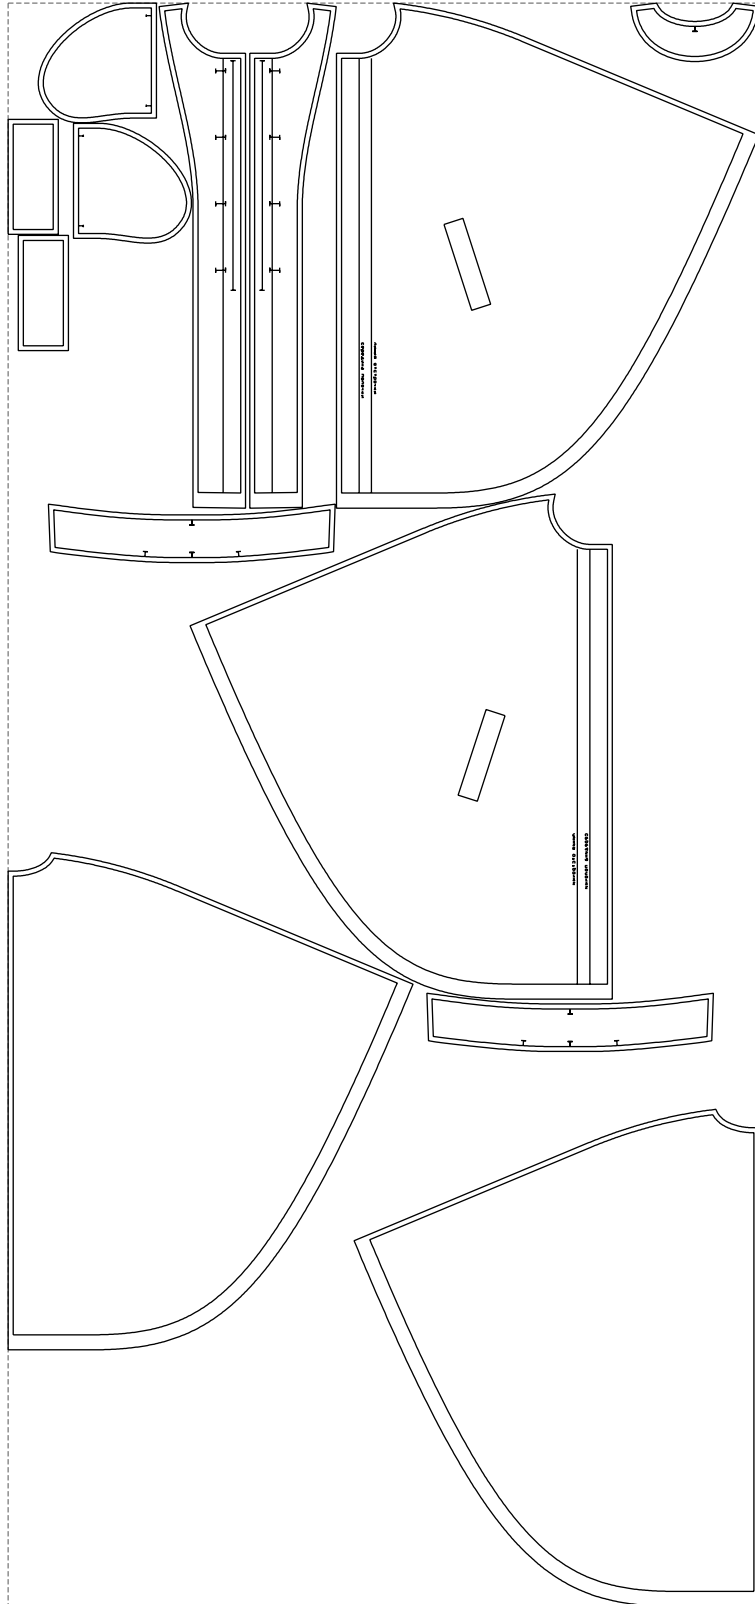

Not for print

Paper size: A4, size:1399.00 x1853.34 mm

# Example

size:1499.00 x3202.32 mm

Maneken =1 ver.0

rz\_1=170

rz\_16=96

rz\_17=82

rz\_18=76

rz\_19=104

rz\_20=101.8

---

. . . . .  
. . . . .  
. . . . .