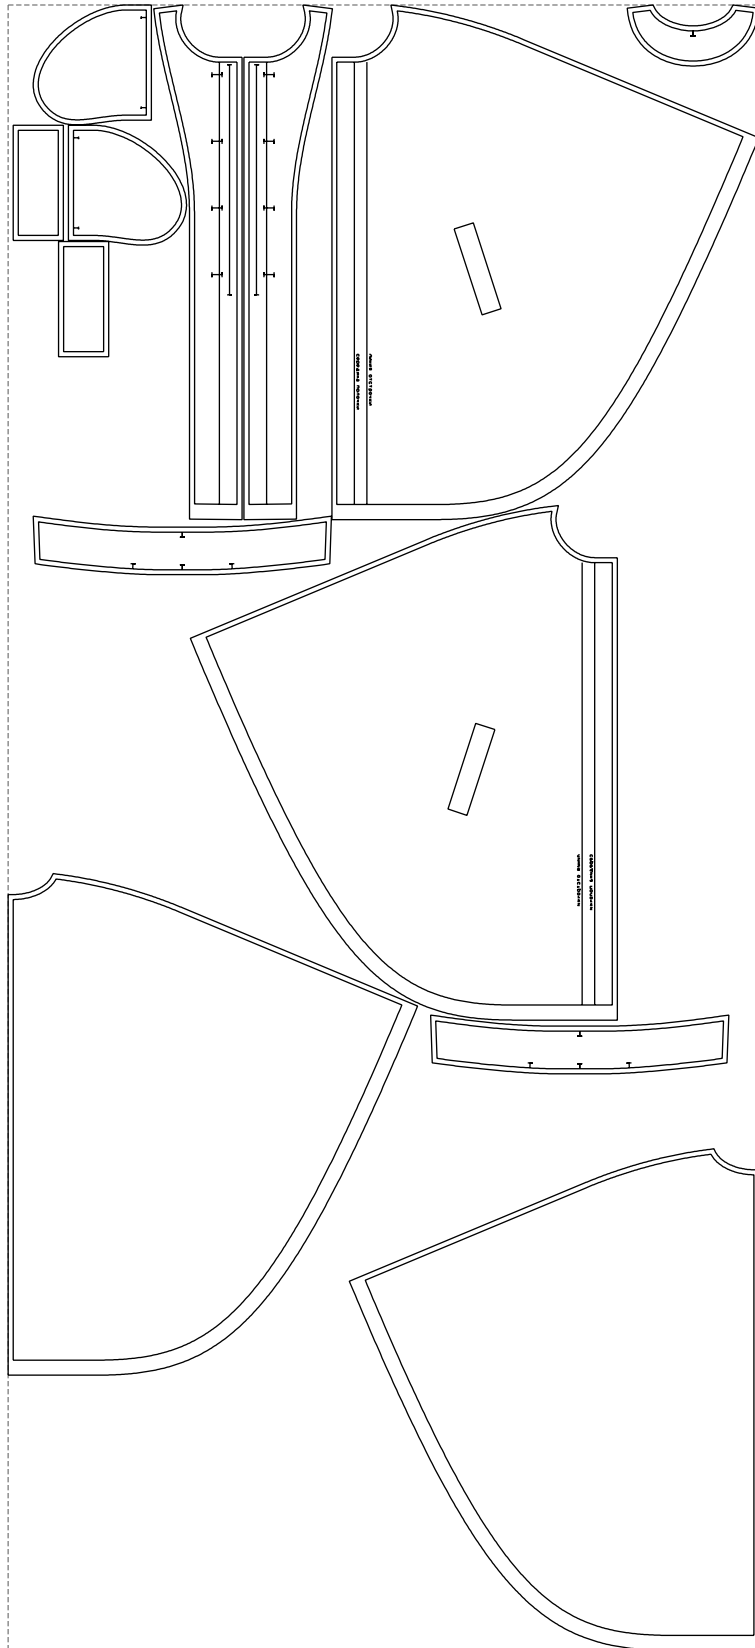

Not for print

Paper size: A4, size:1399.00 x1884.92 mm

# Example

size:1499.00 x3286.22 mm

Maneken =1 ver.0

rz\_1=170

rz\_16=108

rz\_17=92.5

rz\_18=89.2

rz\_19=116