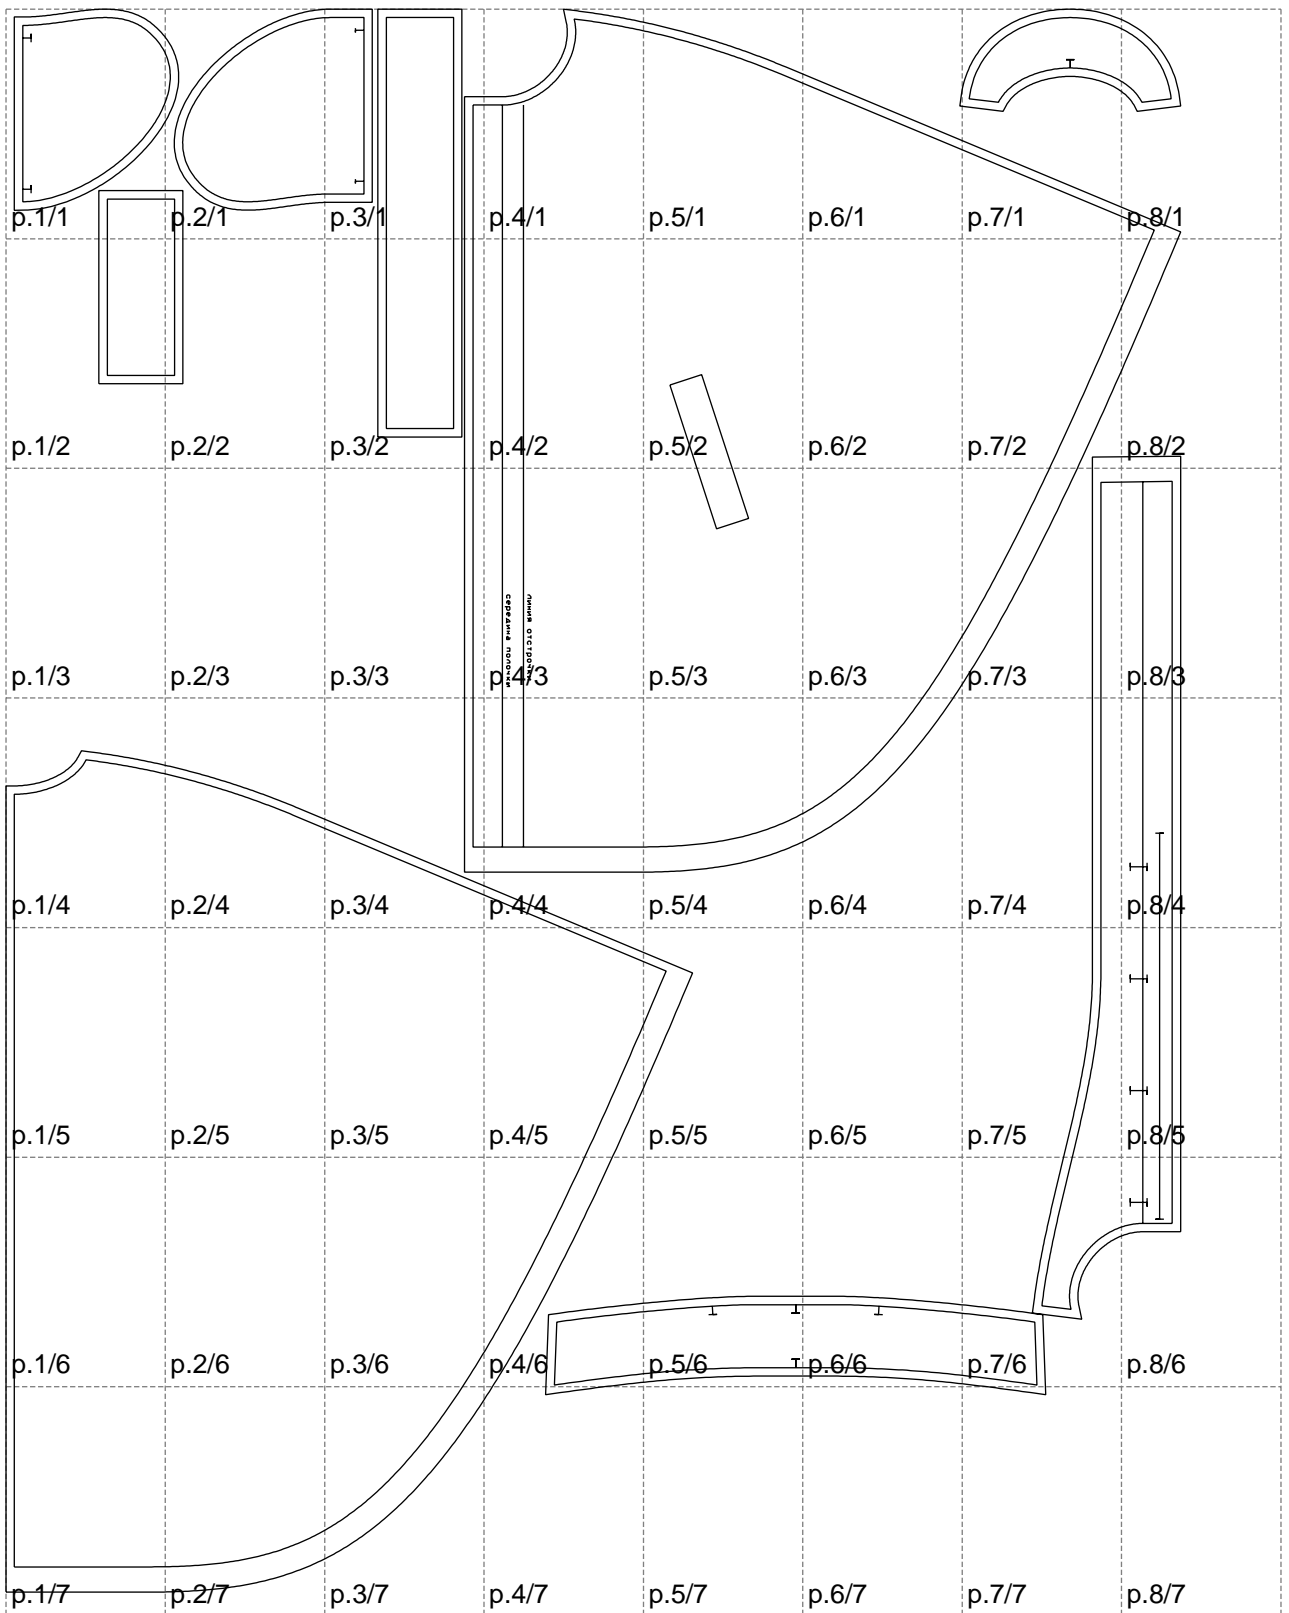

Not for print

Paper size: A4, size:1399.00 x1884.92 mm

# Example

size:1499.00 x3286.22 mm

Maneken =1 ver.0

rz\_1=170

rz\_16=108

rz\_17=92.5

rz\_18=89.2

rz\_19=116

rz\_20=113

---

. . . . .  
. . . . .  
. . . . .