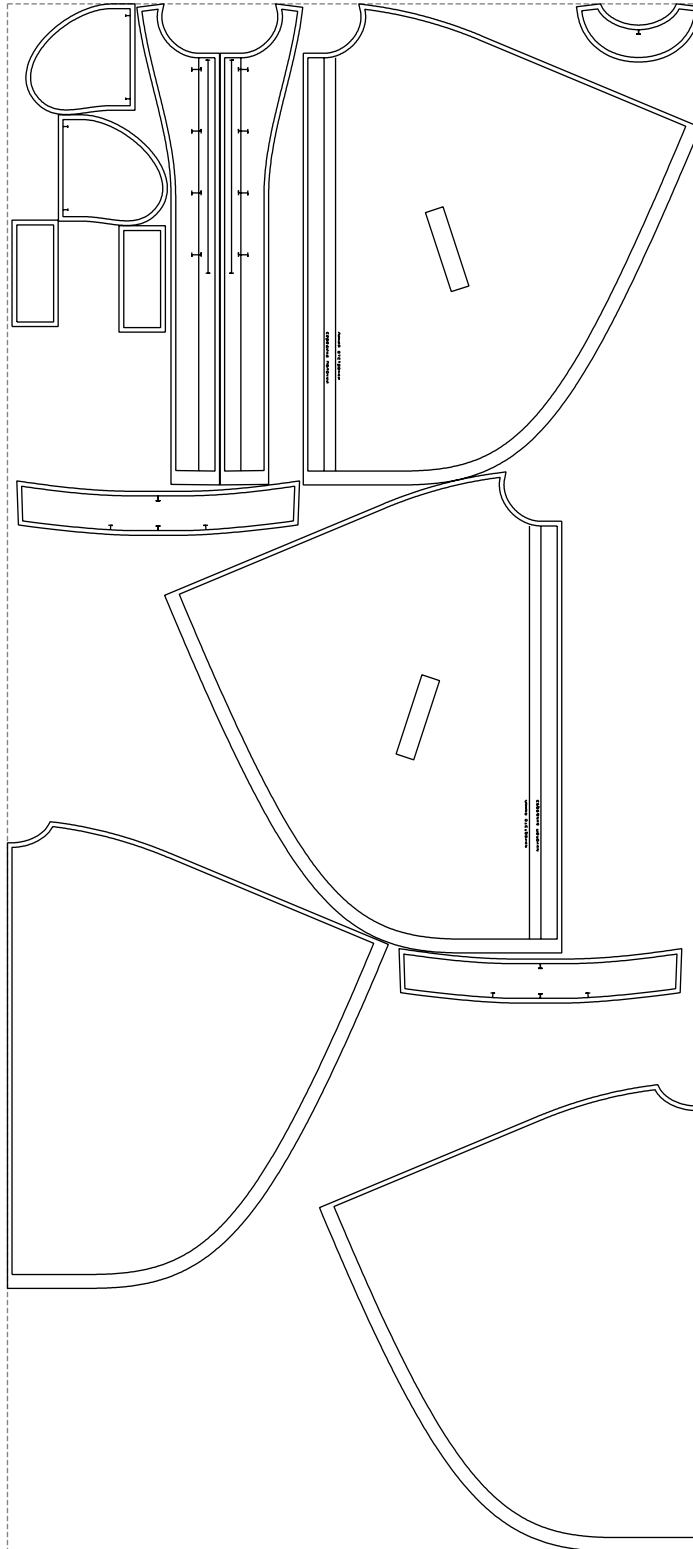

Not for print

Paper size: A4, size:1399.00 x1914.35 mm

# Example

size:1499.00 x3348.22 mm

Maneken =1 ver.0

rz\_1=170

rz\_16=116

rz\_17=100

rz\_18=98.8

rz\_19=124

rz\_20=121

---

. . . . .  
. . . . .  
. . . . .