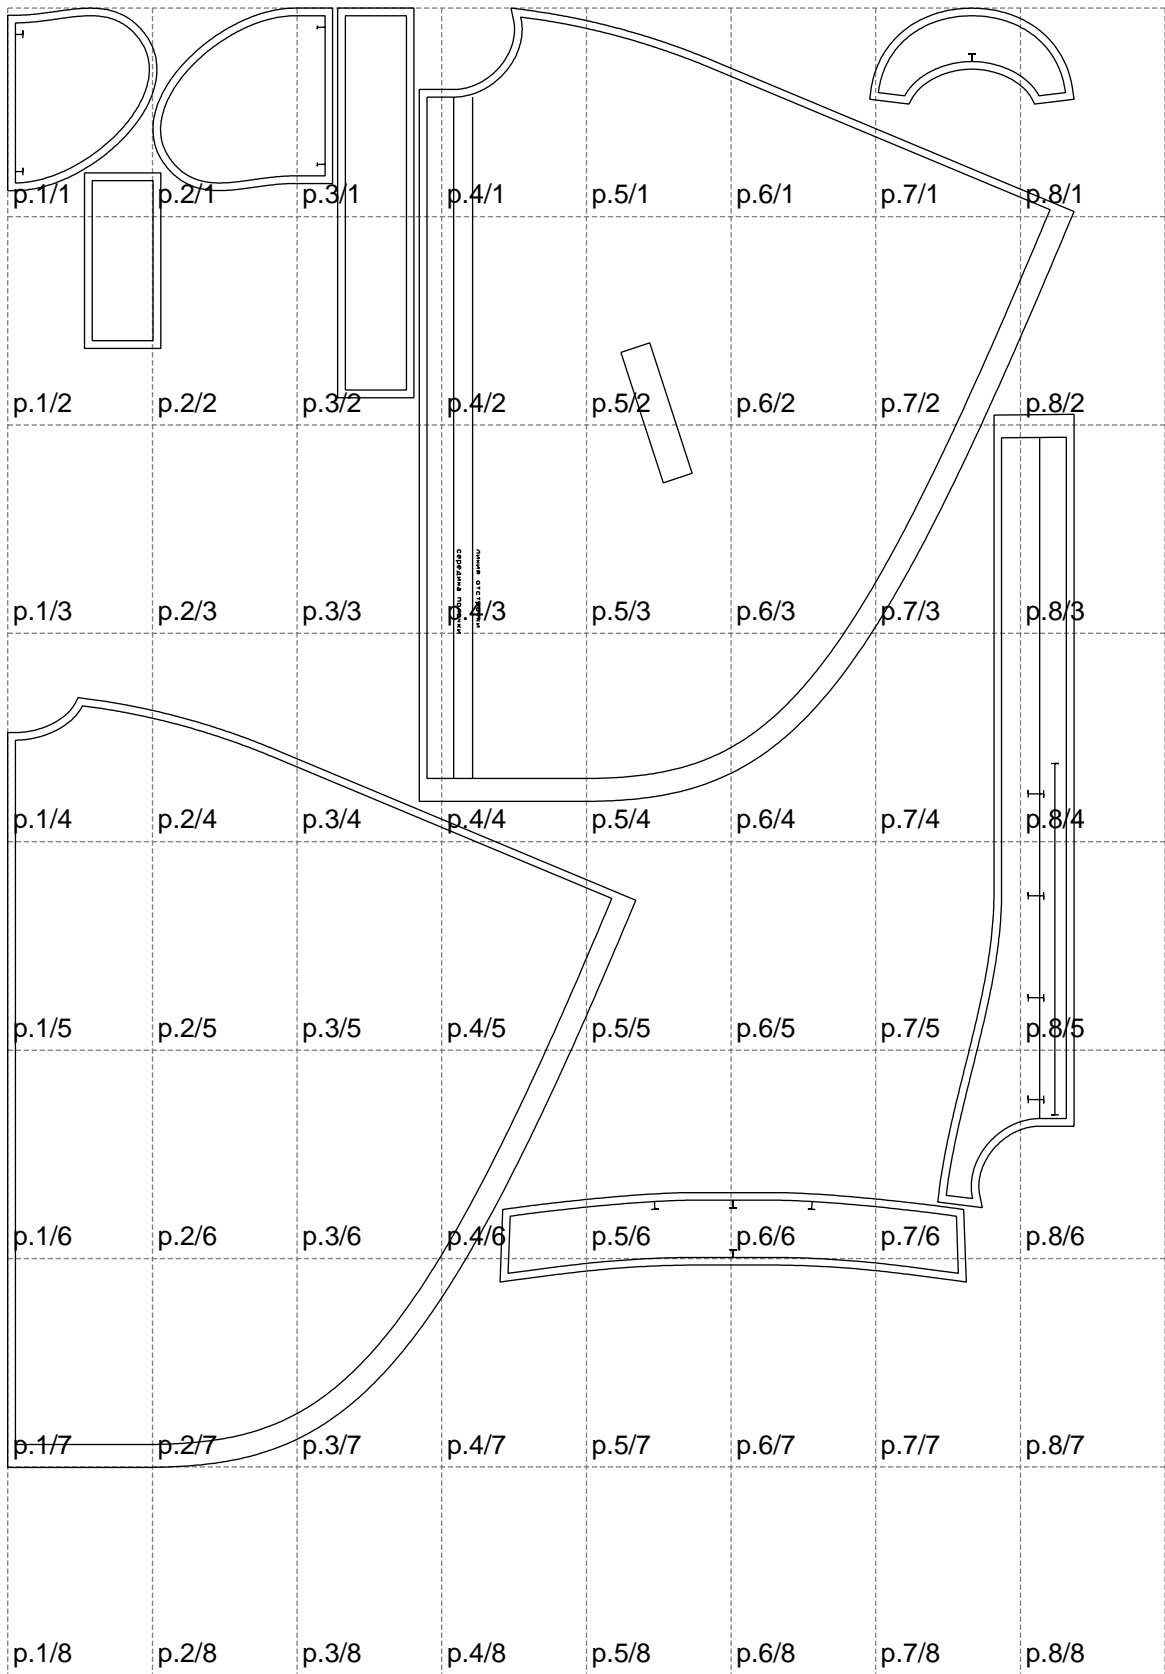

Not for print

Paper size: A4, size:1399.00 x1914.35 mm

# Example

size:1499.00 x3348.22 mm

Maneken =1 ver.0

rz\_1=170

rz\_16=116

rz\_17=100

rz\_18=98.8

rz\_19=124

rz\_20=121

---

. . . . .  
. . . . .  
. . . . .