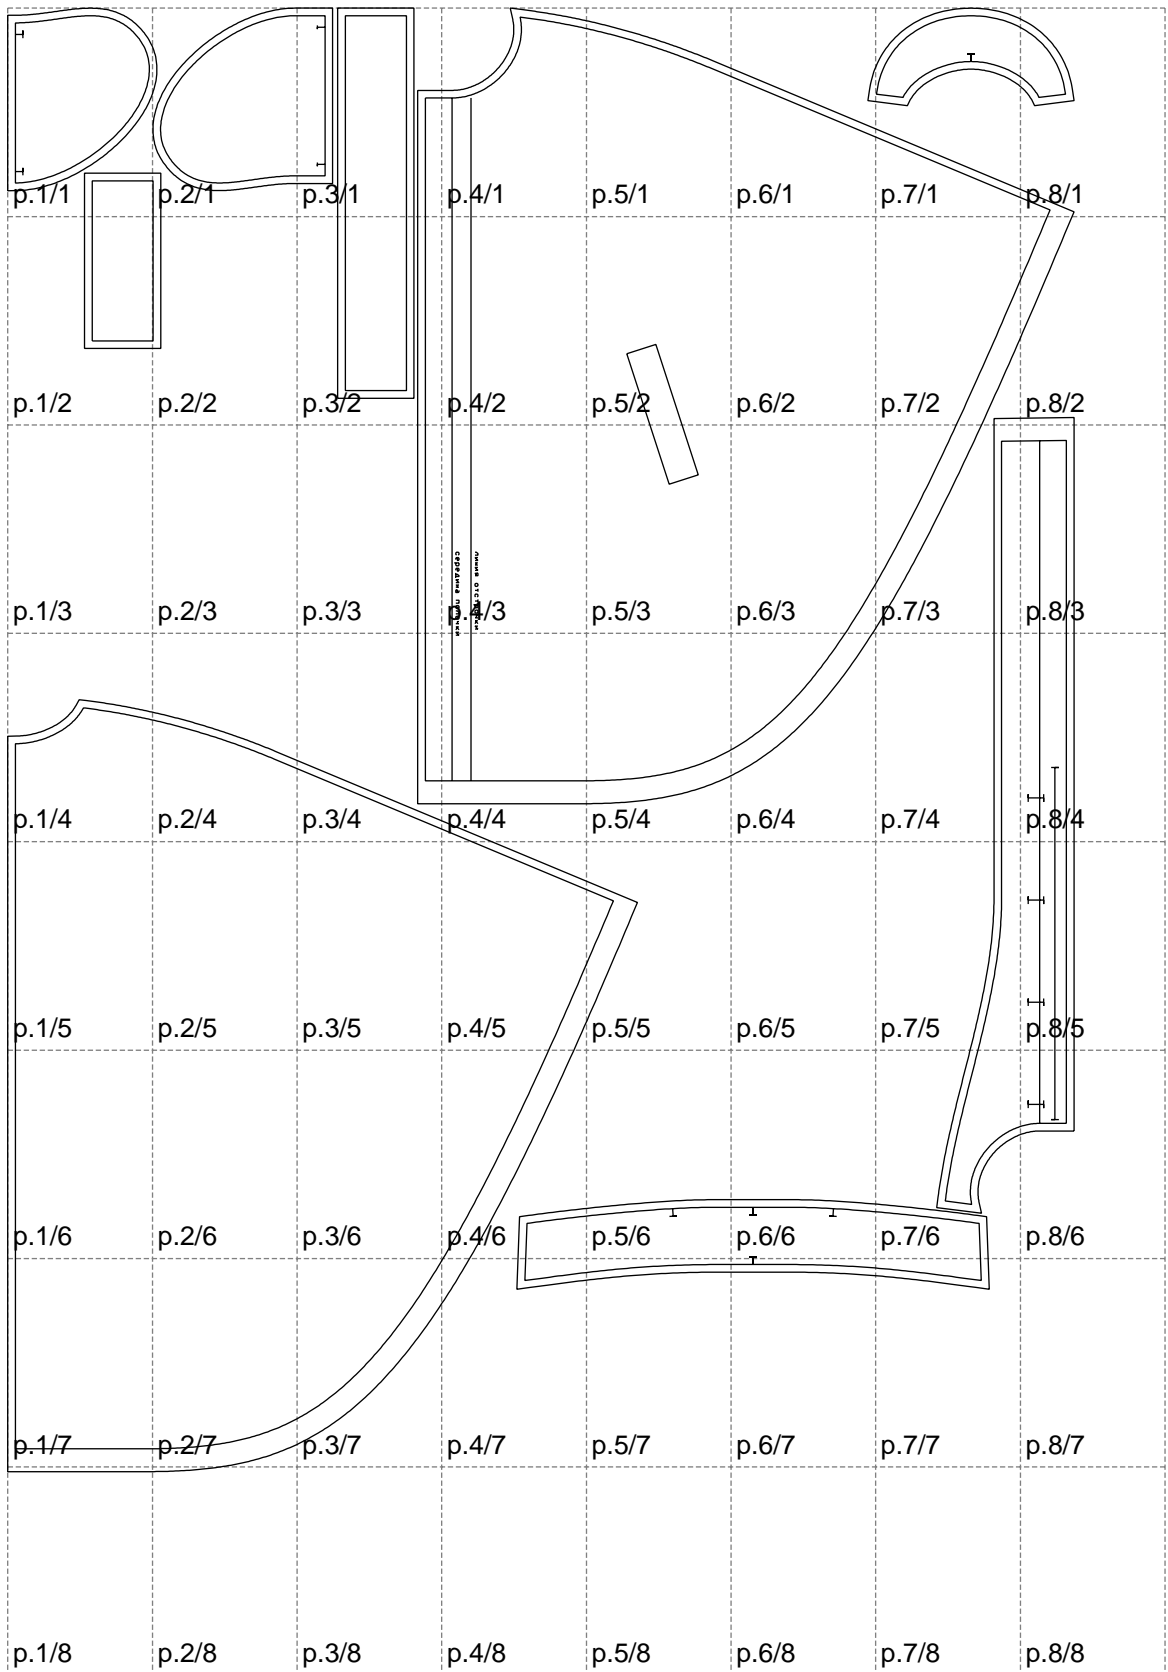

Not for print

Paper size: A4, size:1399.00 x1919.96 mm

# Example

size:1499.00 x3371.79 mm

Maneken =1 ver.0

rz\_1=170

rz\_16=120

rz\_17=104

rz\_18=103.6

rz\_19=128

rz\_20=125.1

---

. . . . .  
. . . . .  
. . . . .