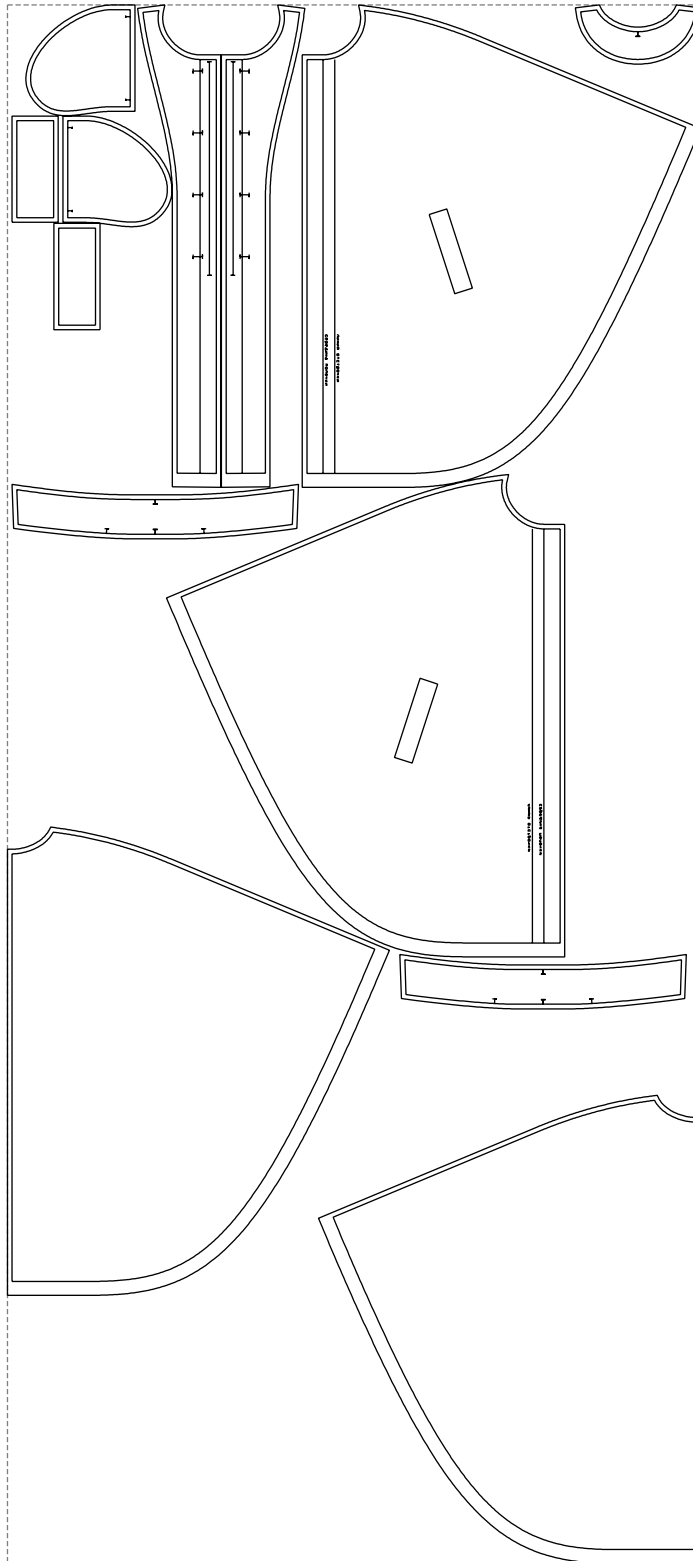

Not for print

Paper size: A4, size:1399.00 x1919.96 mm

# Example

size:1499.00 x3371.79 mm

Maneken =1 ver.0

rz\_1=170

rz\_16=120

rz\_17=104

rz\_18=103.6

rz\_19=128

rz\_20=125.1

---

. . . . .  
. . . . .  
. . . . .