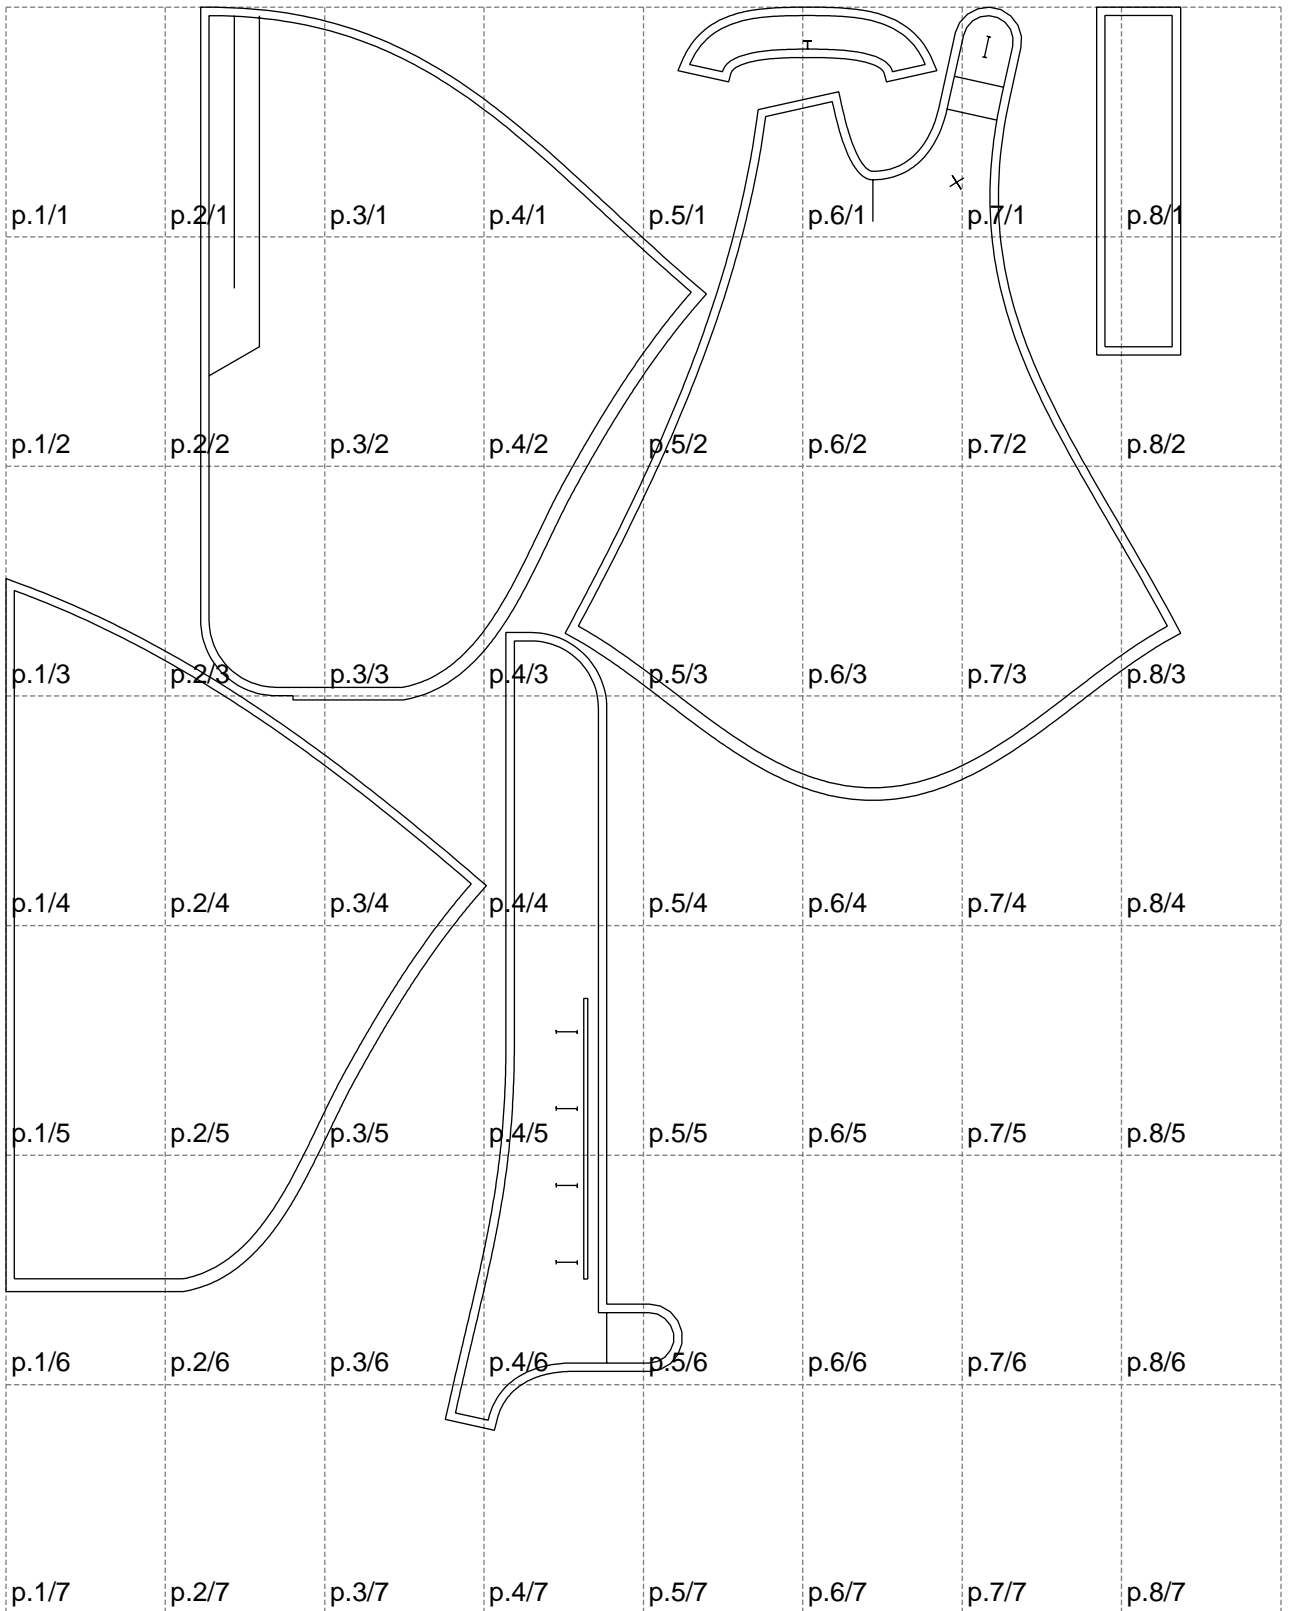

Not for print

Paper size: A4, size:1399.00 x1694.56 mm

# Example

size:1499.00 x3172.28 mm

Maneken =1 ver.0

rz\_1=170

rz\_16=88

rz\_17=75.6

rz\_18=67.6

rz\_19=96

rz\_20=94.6

---

. . . . .  
. . . . .  
. . . . .