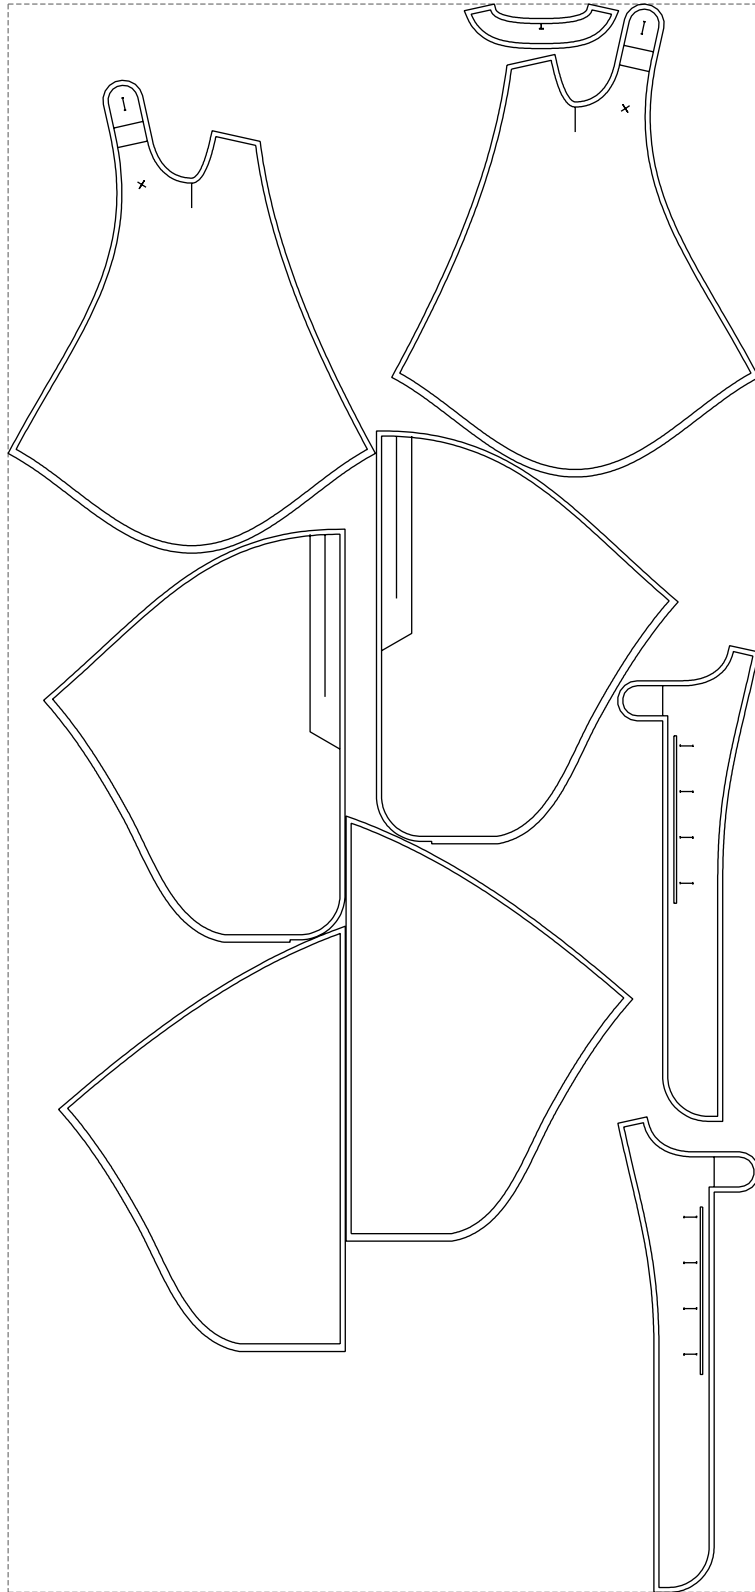

Not for print

Paper size: A4, size:1399.00 x1694.56 mm

# Example

size:1499.00 x3172.28 mm

Maneken =1 ver.0

rz\_1=170

rz\_16=88

rz\_17=75.6

rz\_18=67.6

rz\_19=96

rz\_20=94.6

---

. . . . .  
. . . . .  
. . . . .