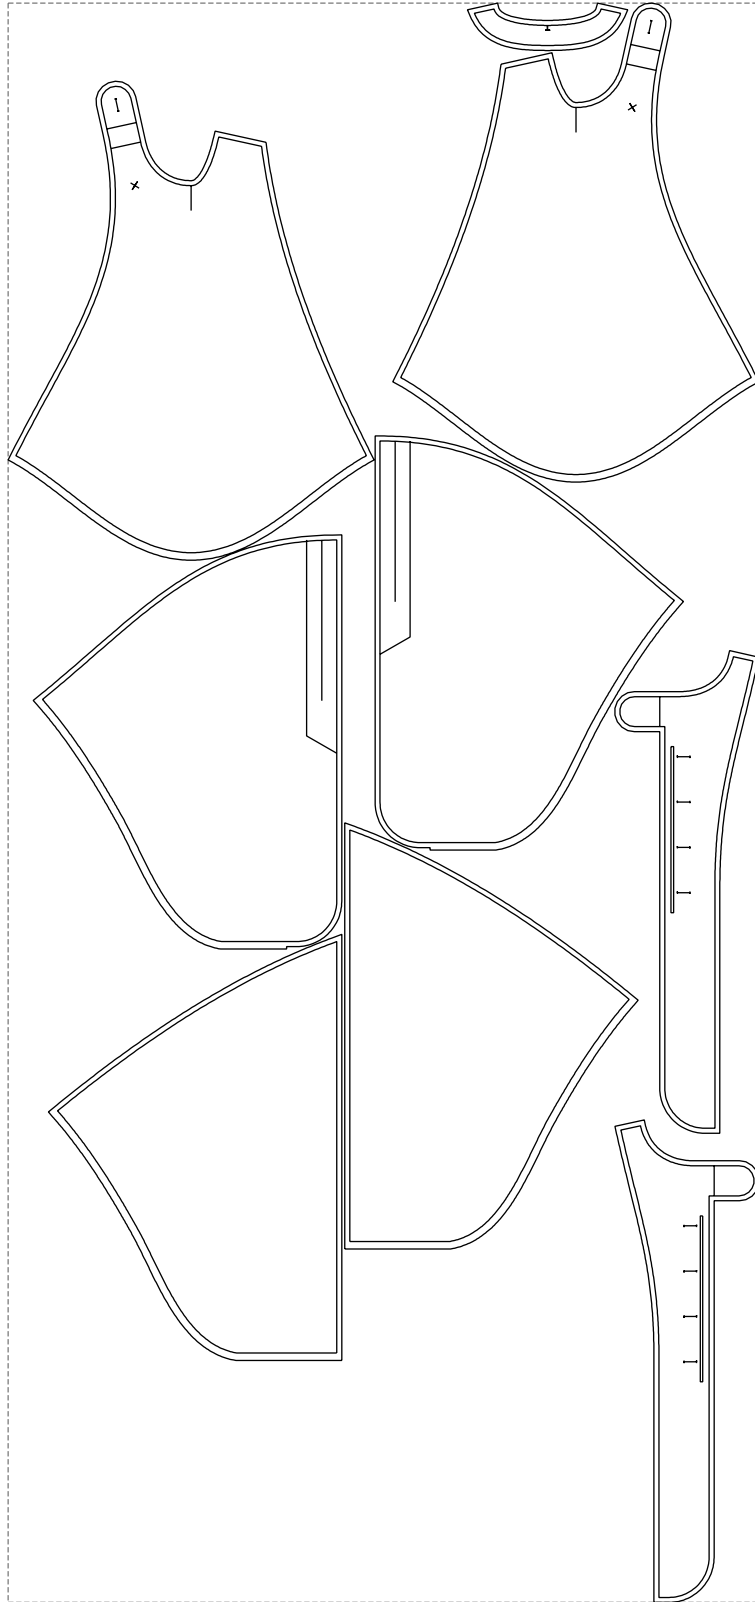

Not for print

Paper size: A4, size:1399.00 x1717.38 mm

# Example

size:1499.00 x3194.25 mm

Maneken =1 ver.0

rz\_1=170

rz\_16=104

rz\_17=88.9

rz\_18=84.4

rz\_19=112

rz\_20=109.3

---

. . . . .  
. . . . .  
. . . . .