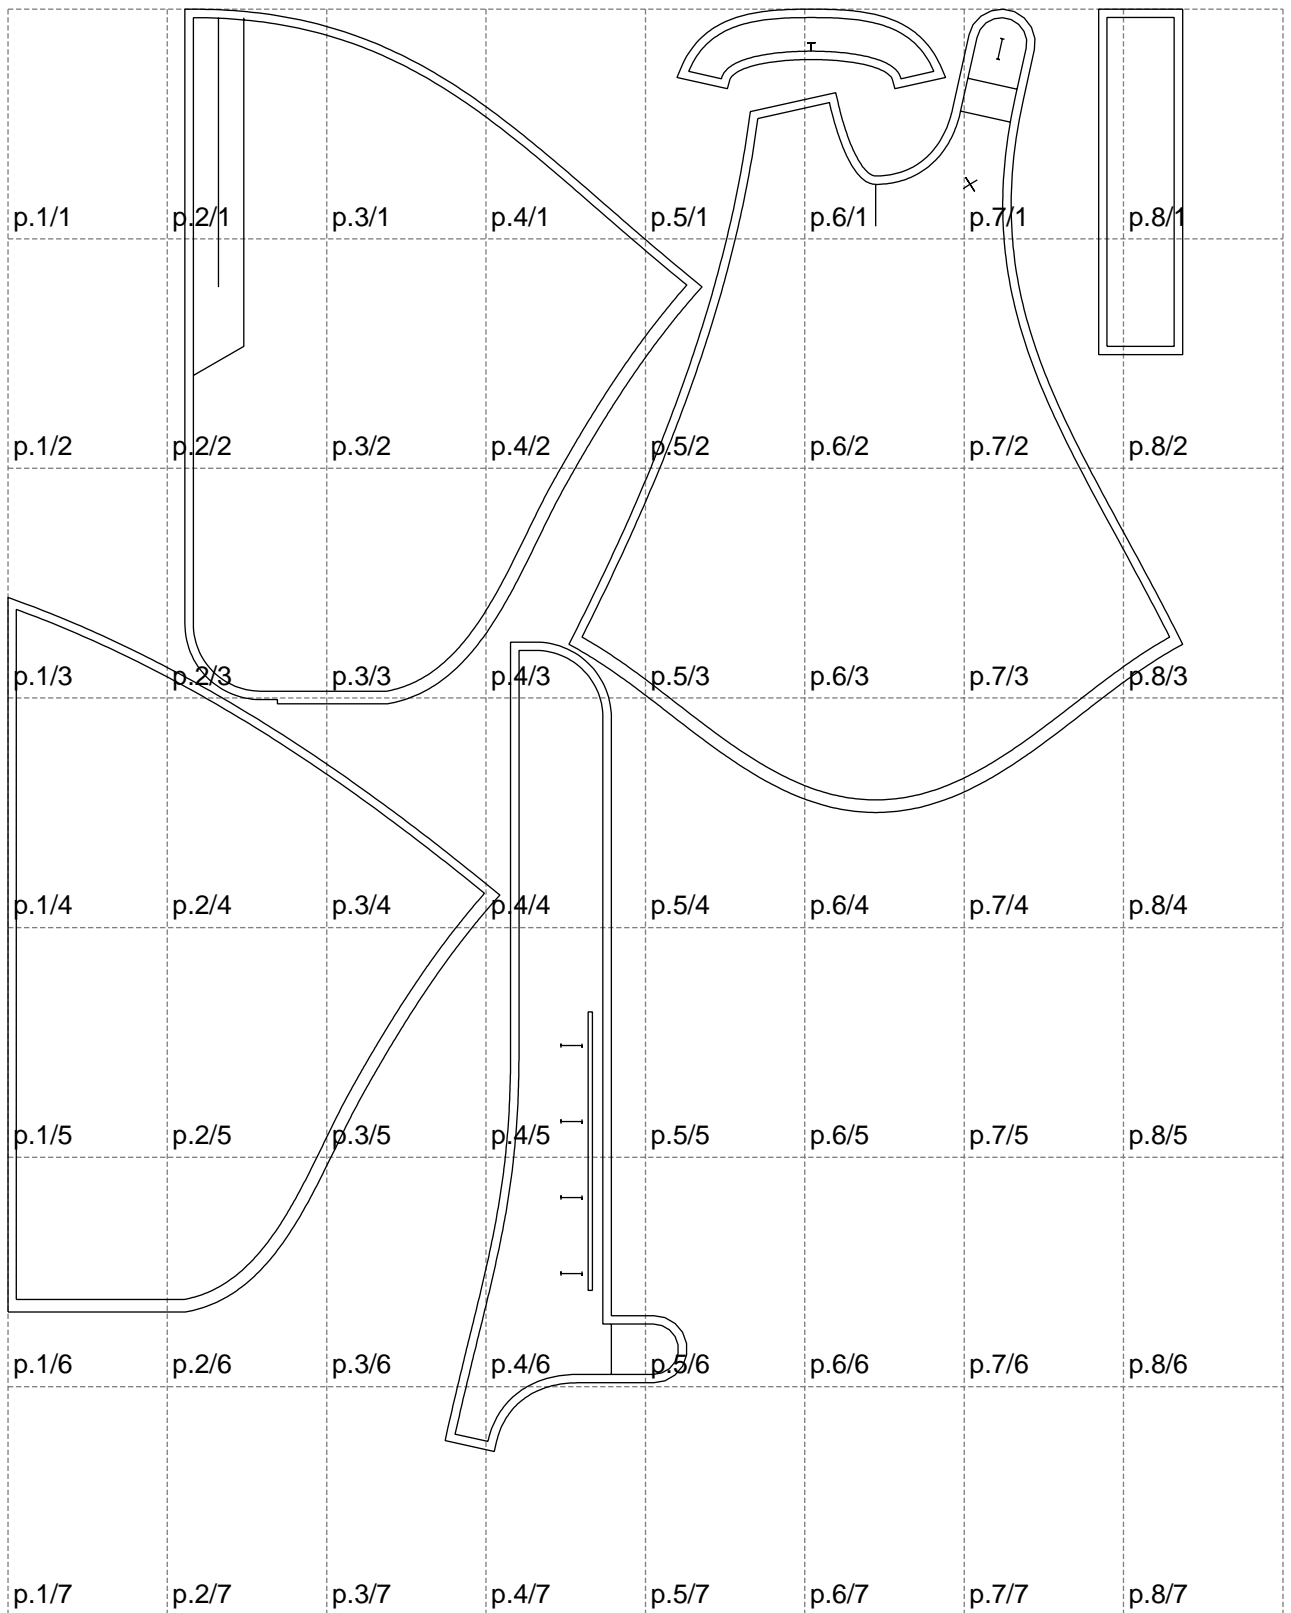

Not for print

Paper size: A4, size:1399.00 x1717.38 mm

# Example

size:1499.00 x3194.25 mm

Maneken =1 ver.0

rz\_1=170

rz\_16=104

rz\_17=88.9

rz\_18=84.4

rz\_19=112

rz\_20=109.3

---

. . . . .  
. . . . .  
. . . . .