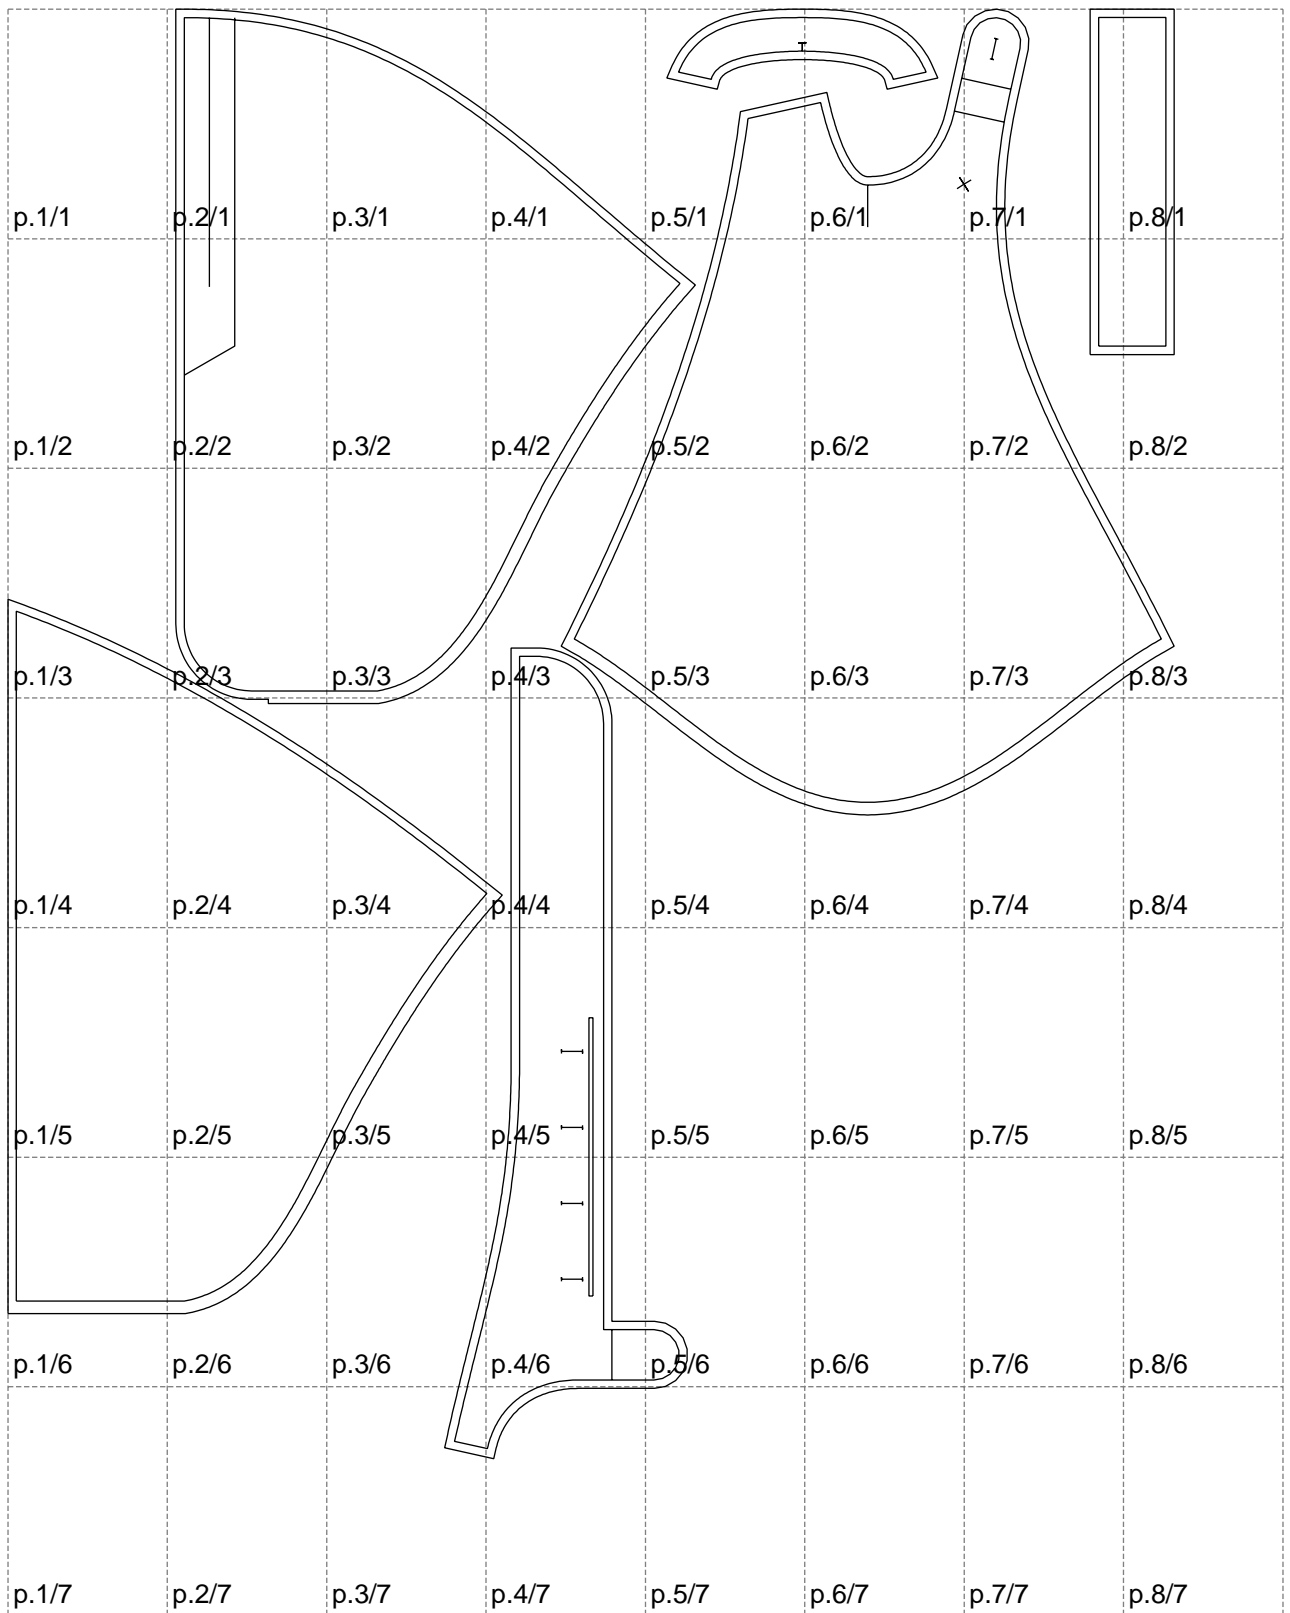

Not for print

Paper size: A4, size:1389.00 x1726.07 mm

# Example

size:1499.00 x3222.42 mm

Maneken =1 ver.0

rz\_1=170

rz\_16=108

rz\_17=92.5

rz\_18=89.2

rz\_19=116

rz\_20=113

---

. . . . .  
. . . . .  
. . . . .