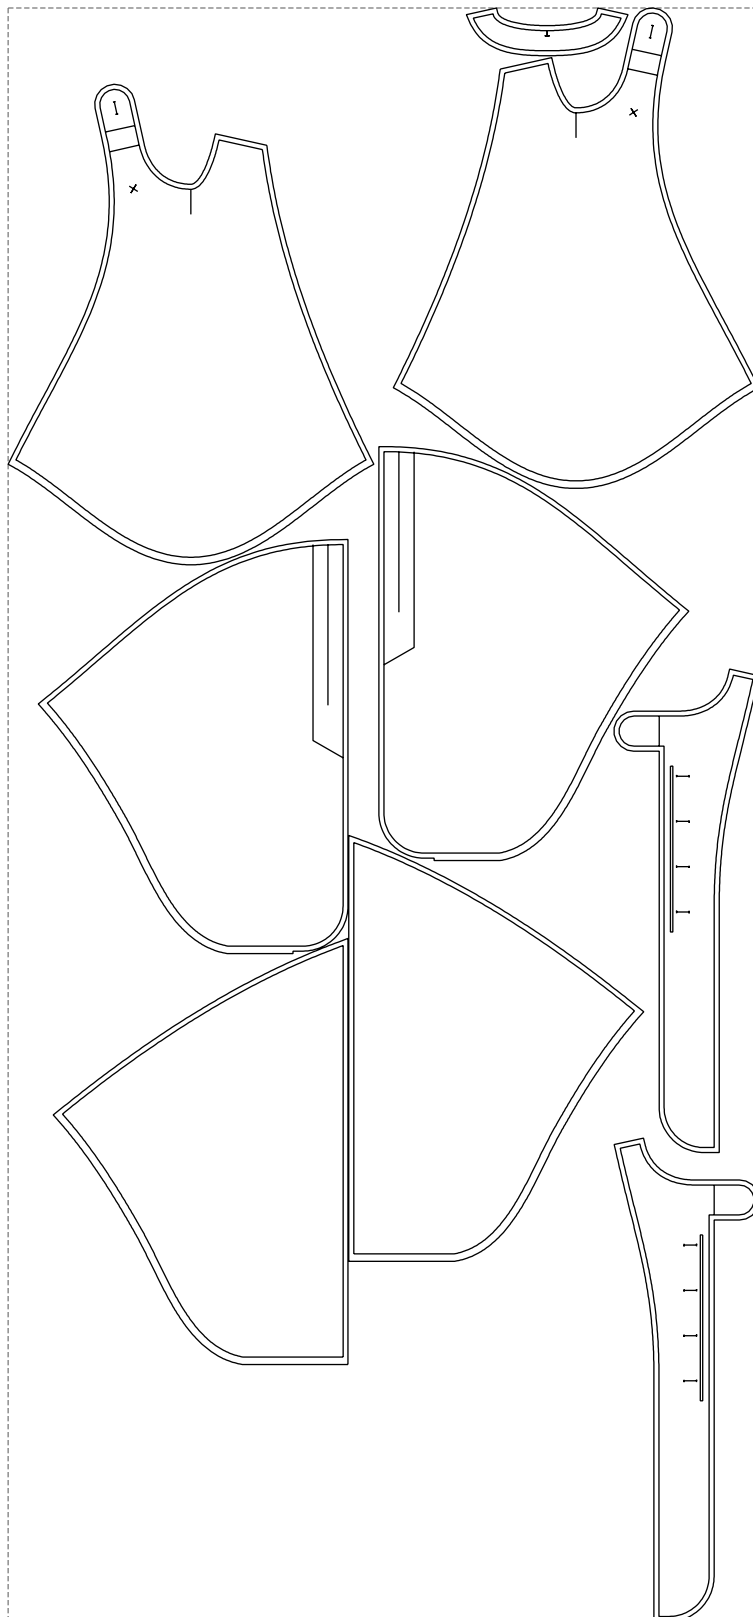

Not for print

Paper size: A4, size:1389.00 x1726.07 mm

# Example

size:1499.00 x3222.42 mm

Maneken =1 ver.0

rz\_1=170

rz\_16=108

rz\_17=92.5

rz\_18=89.2

rz\_19=116