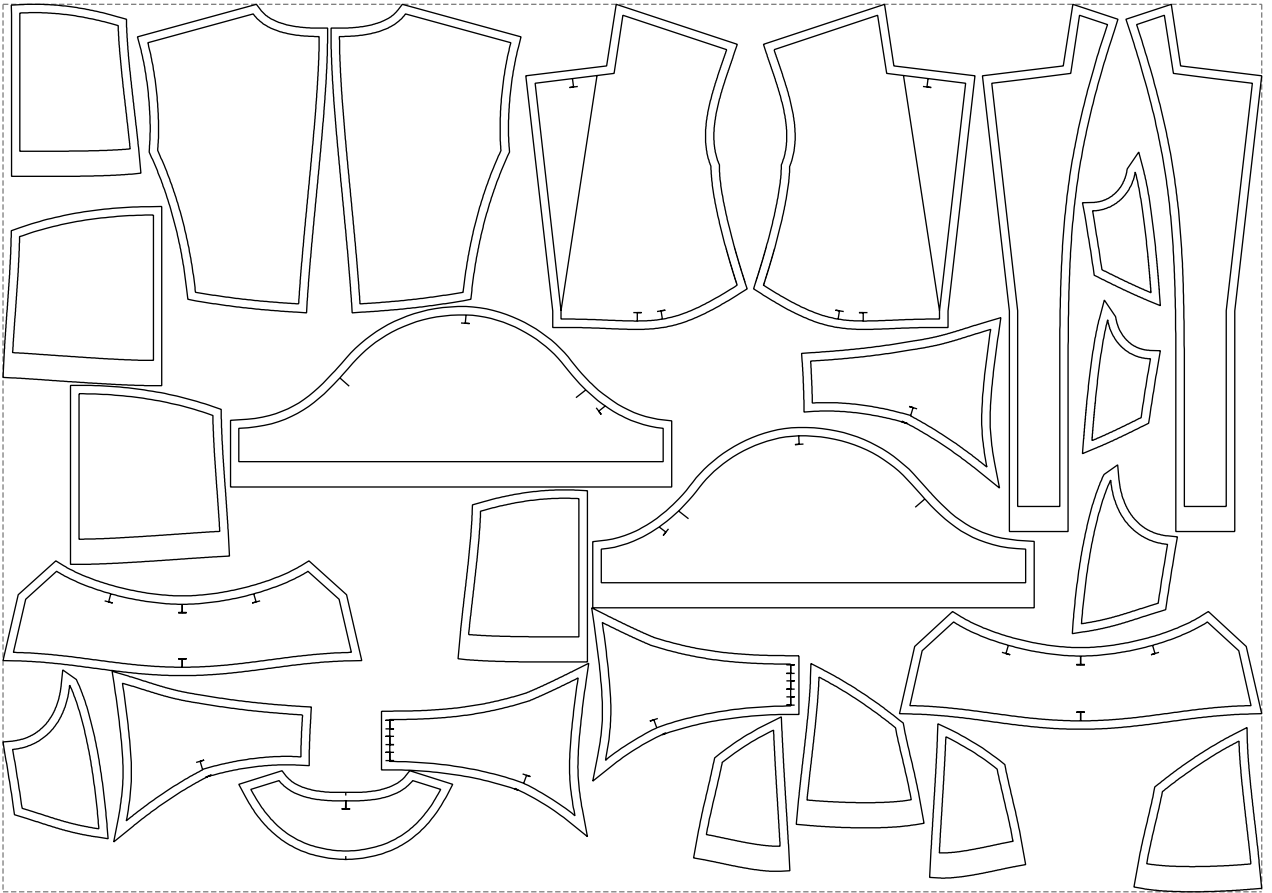

Not for print

Paper size: A4, size:1399.00 x628.21 mm

# Example

size:1499.00 x1057.23 mm

Maneken =1 ver.0

rz\_1=170

rz\_16=92

rz\_17=78.8

rz\_18=71.8

rz\_19=100

rz\_20=98.1

---

. . . . .  
. . . . .  
. . . . .