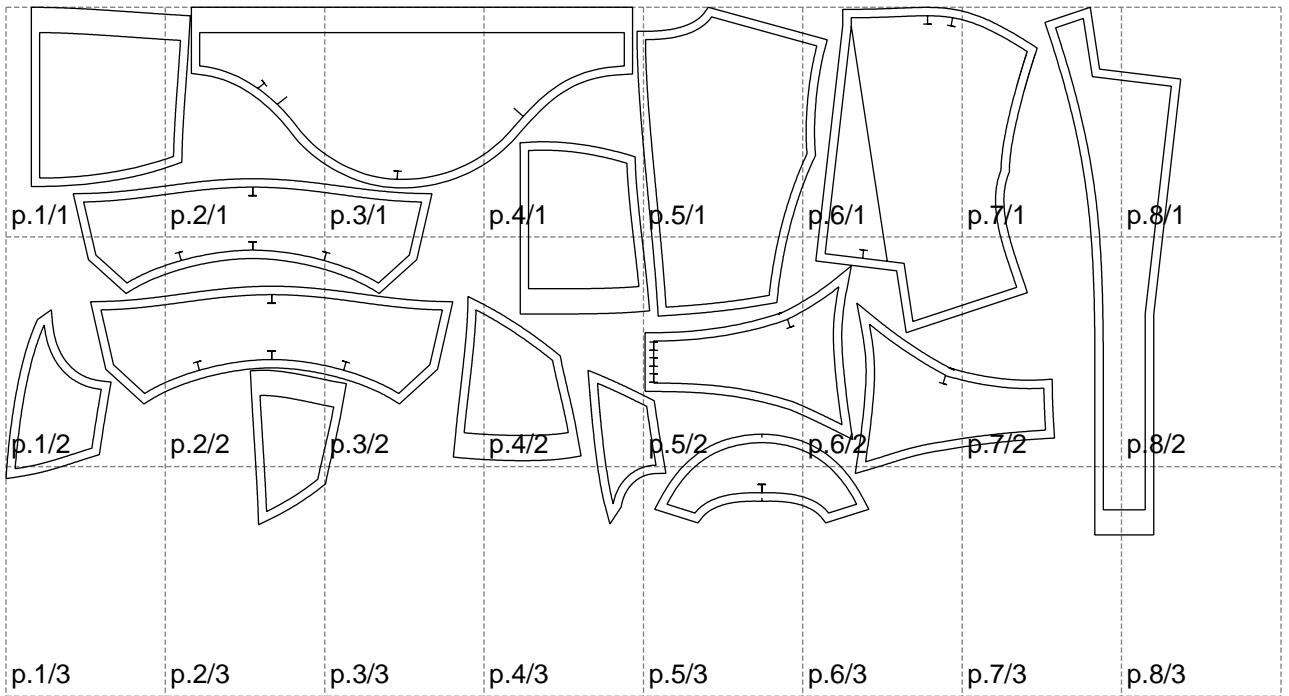

Not for print

Paper size: A4, size:1399.00 x628.21 mm

# Example

size:1499.00 x1057.23 mm

Maneken =1 ver.0

rz\_1=170

rz\_16=92

rz\_17=78.8

rz\_18=71.8

rz\_19=100

rz\_20=98.1

---

. . . . .  
. . . . .  
. . . . .