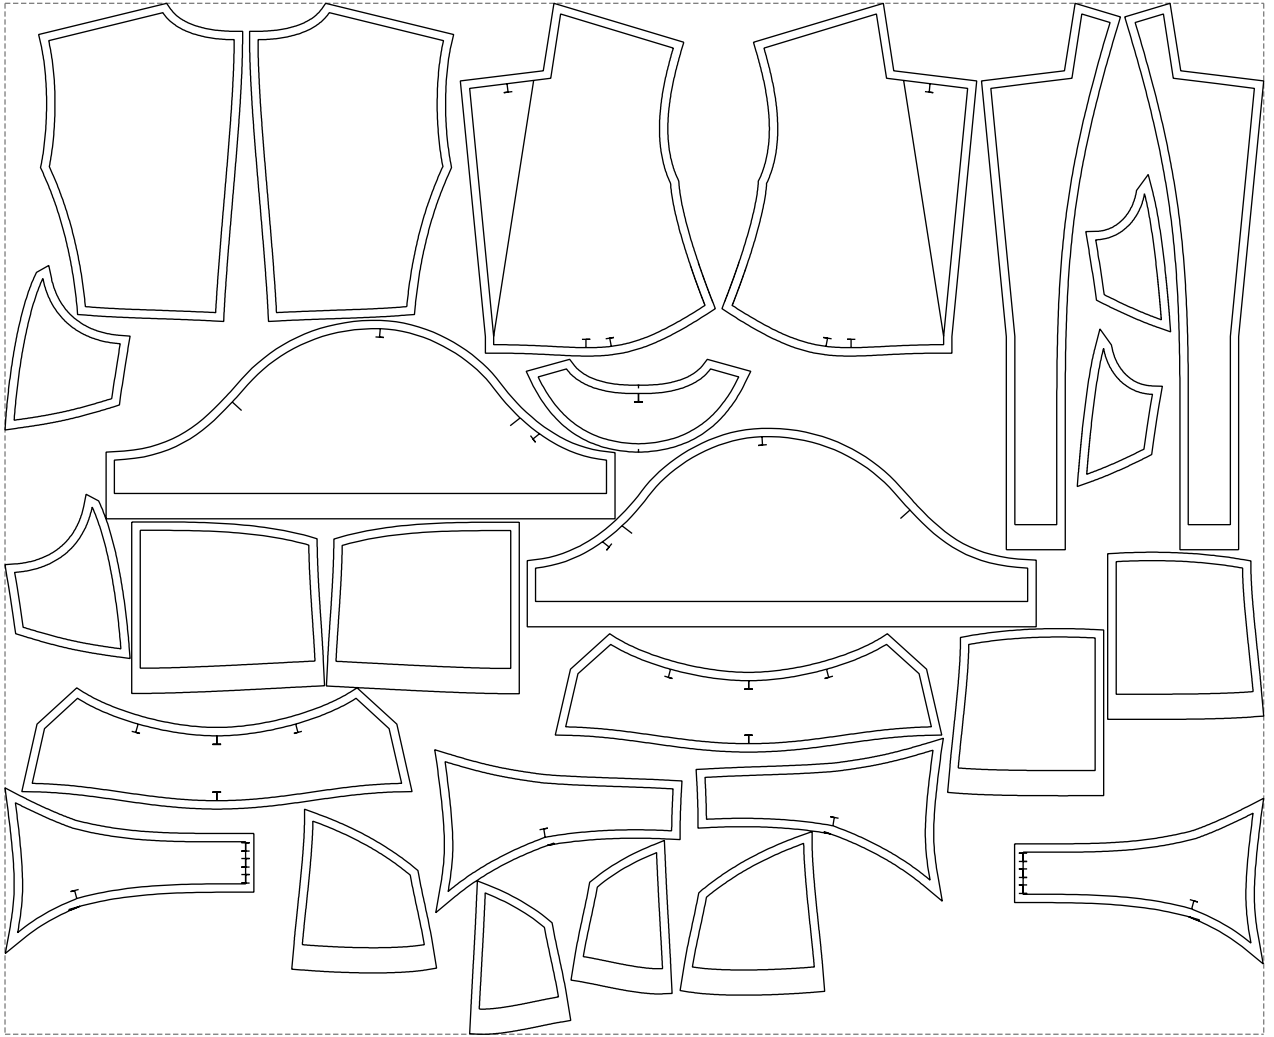

Not for print

Paper size: A4, size:1399.00 x688.30 mm

# Example

size:1499.00 x1228.16 mm

Maneken =1 ver.0

rz\_1=170

rz\_16=112

rz\_17=96.2

rz\_18=94

rz\_19=120