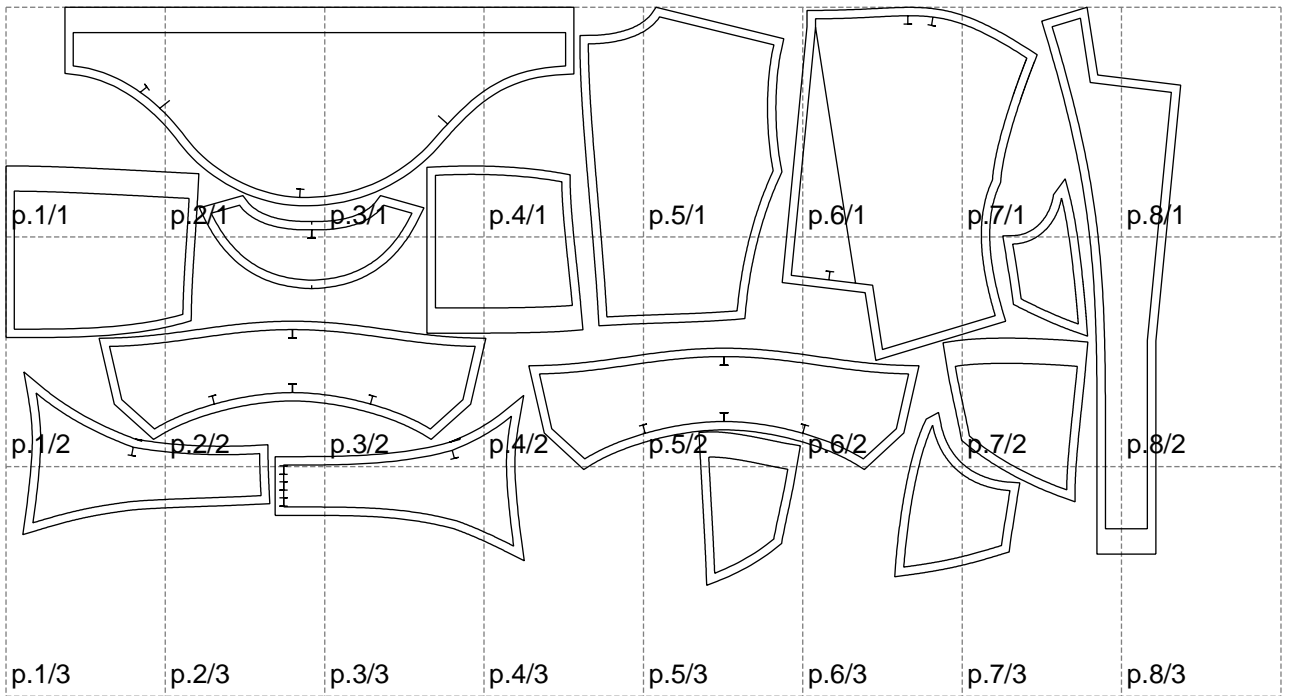

Not for print

Paper size: A4, size:1399.00 x688.30 mm

# Example

size:1499.00 x1228.16 mm

Maneken =1 ver.0

rz\_1=170

rz\_16=112

rz\_17=96.2

rz\_18=94

rz\_19=120

rz\_20=117

---

. . . . .  
. . . . .  
. . . . .