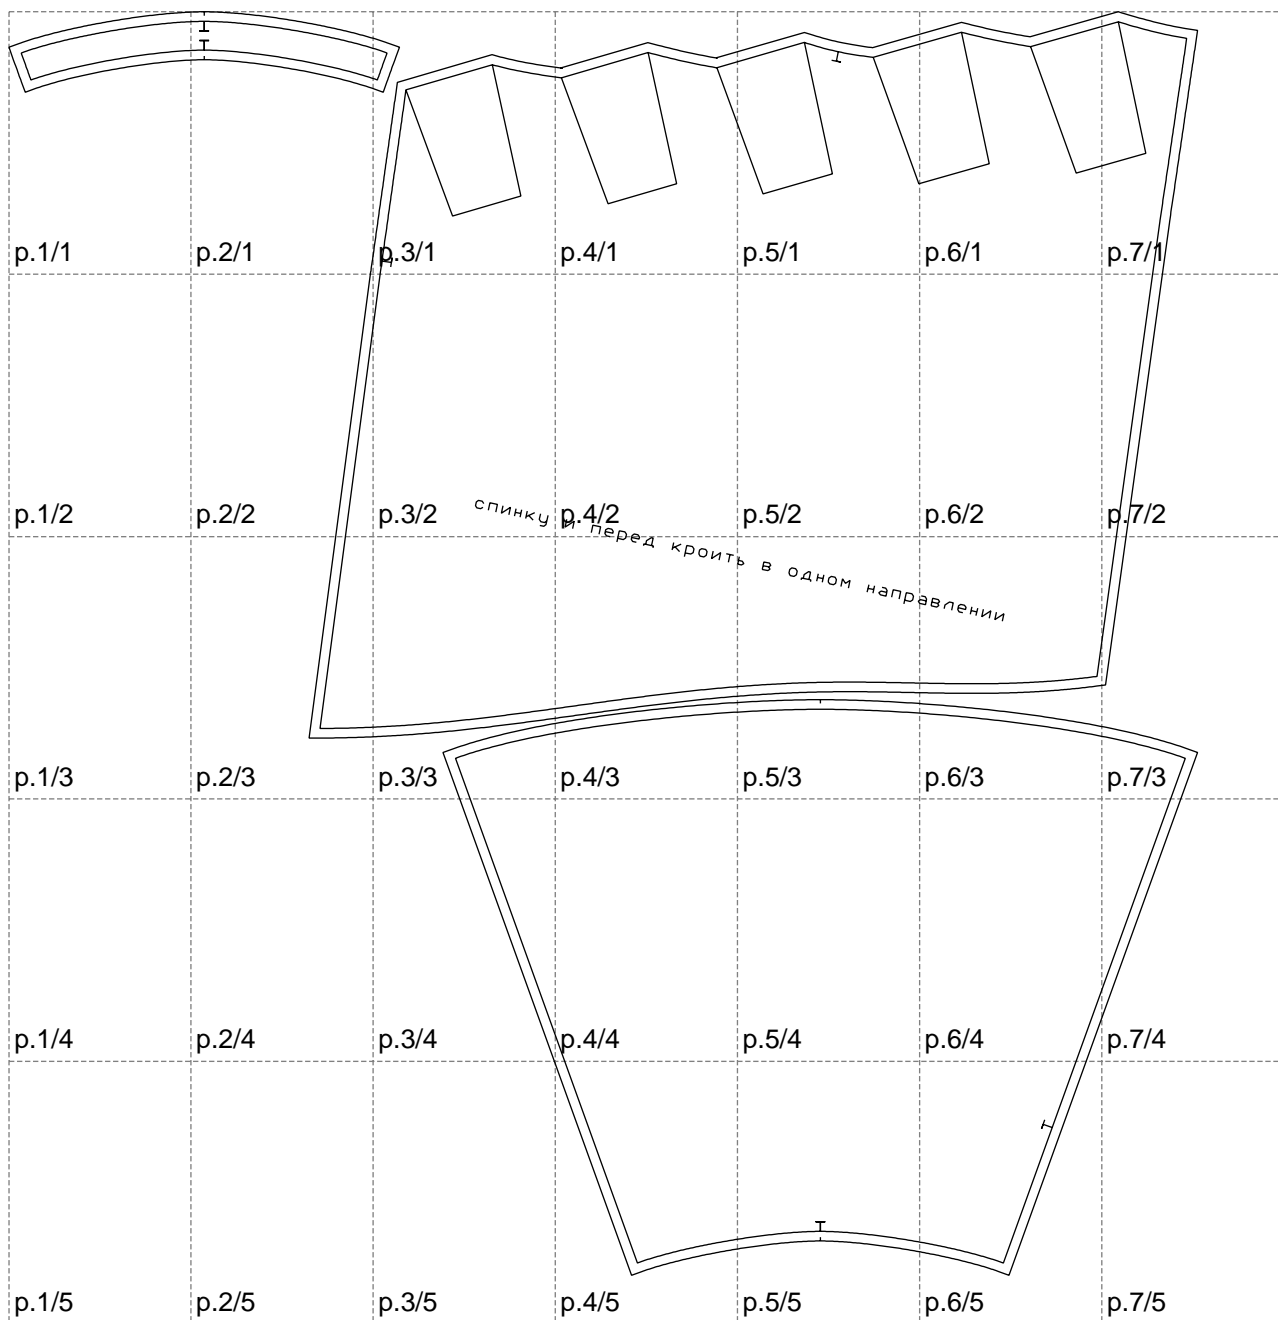

Not for print

Paper size: A4, size:1238.66 x1316.42 mm

# Example

size:1488.98 x1457.55 mm

Maneken =1 ver.0

rz\_1=170

rz\_16=88

rz\_17=75.6

rz\_18=67.6

rz\_19=96

rz\_20=94.6

---

. . . . .  
. . . . .  
. . . . .