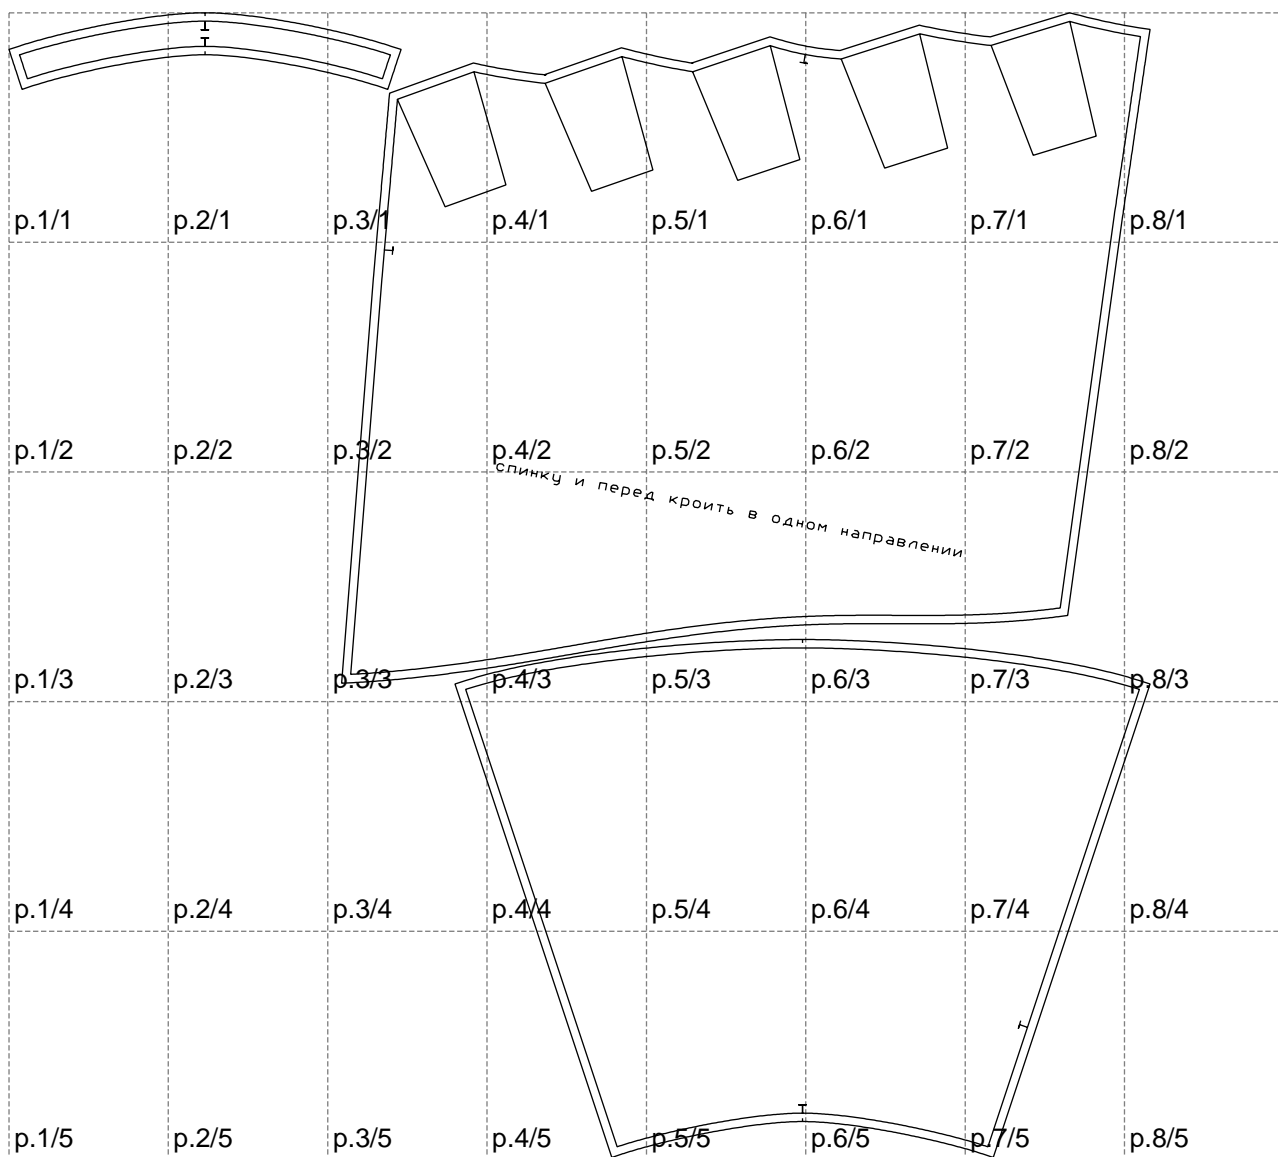

Not for print

Paper size: A4, size:1358.91 x1363.03 mm

# Example

size:1388.78 x1524.74 mm

Maneken =1 ver.0

rz\_1=170

rz\_16=100

rz\_17=85.4

rz\_18=80.2

rz\_19=108

rz\_20=105.4

---

. . . . .  
. . . . .  
. . . . .