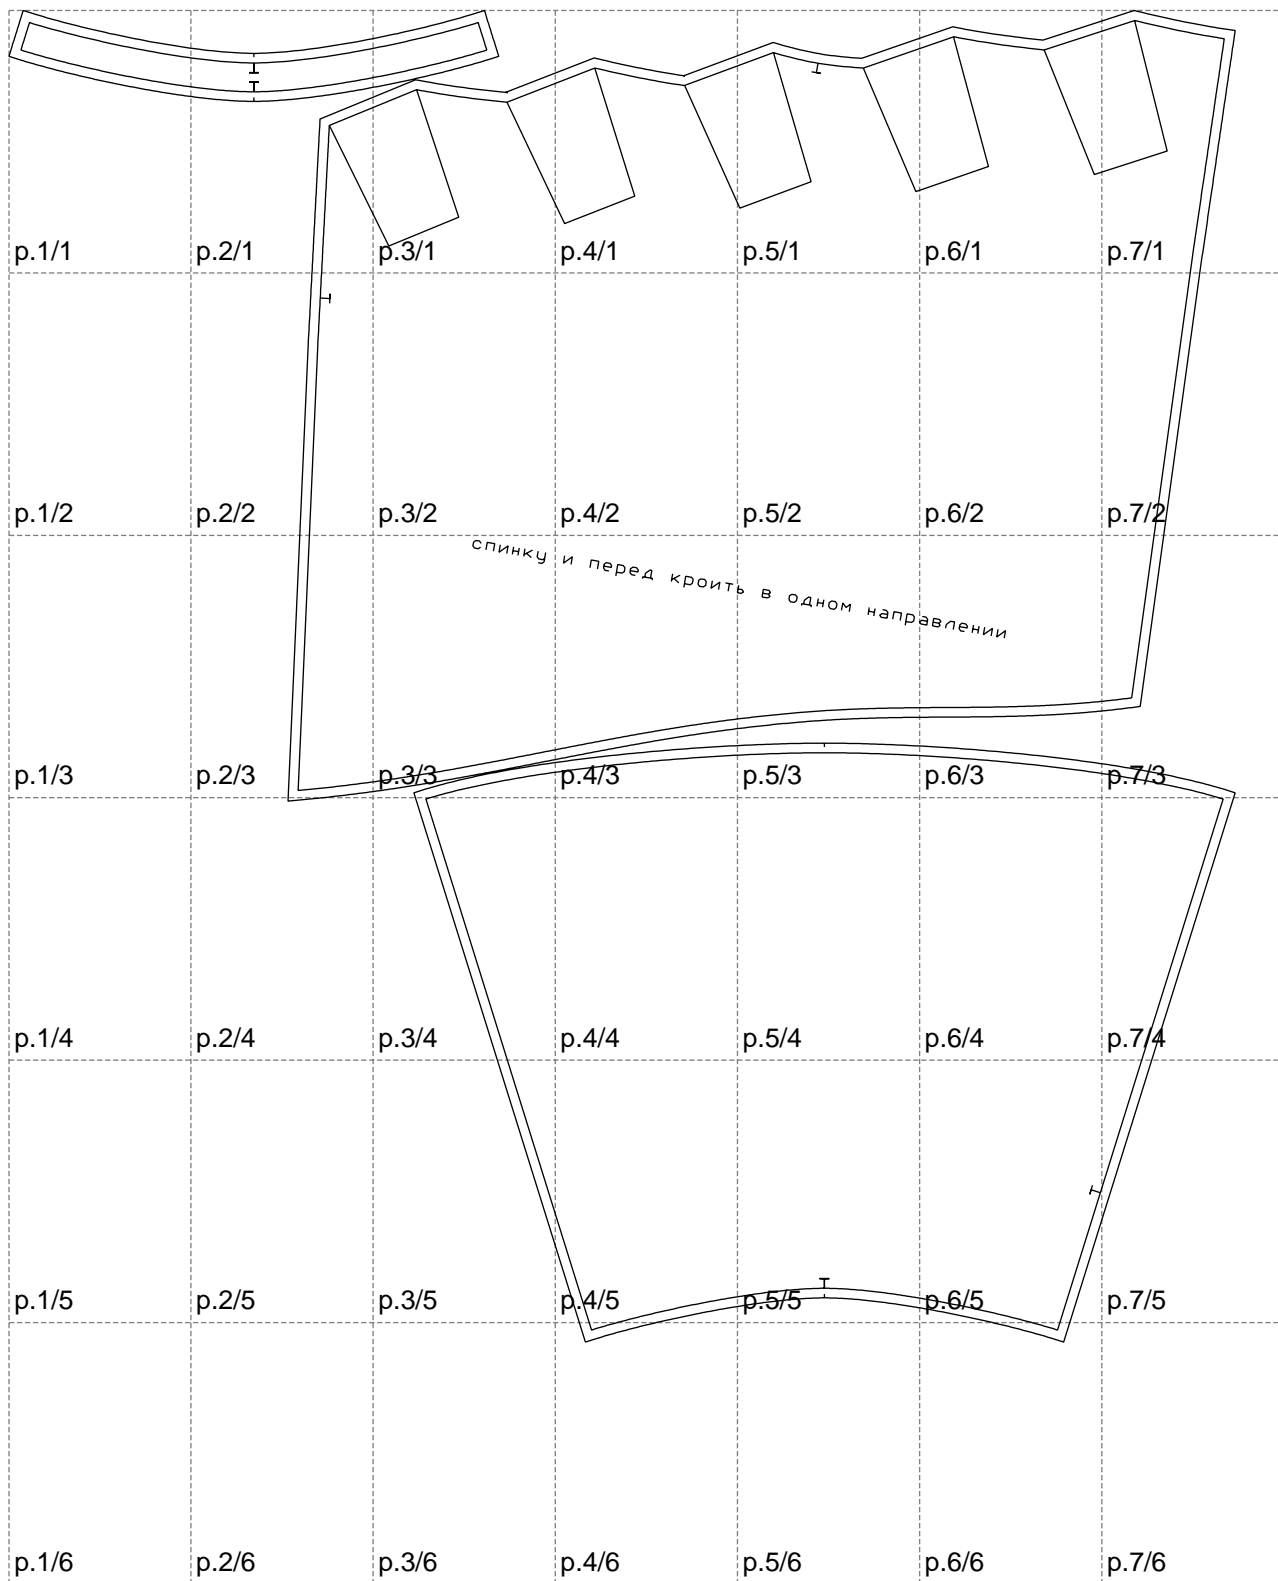

Not for print

Paper size: A4, size:1277.84 x1387.29 mm

# Example

size:1478.83 x1558.76 mm

Maneken =1 ver.0

rz\_1=170

rz\_16=108

rz\_17=92.5

rz\_18=89.2

rz\_19=116

rz\_20=113

---

. . . . .  
. . . . .  
. . . . .