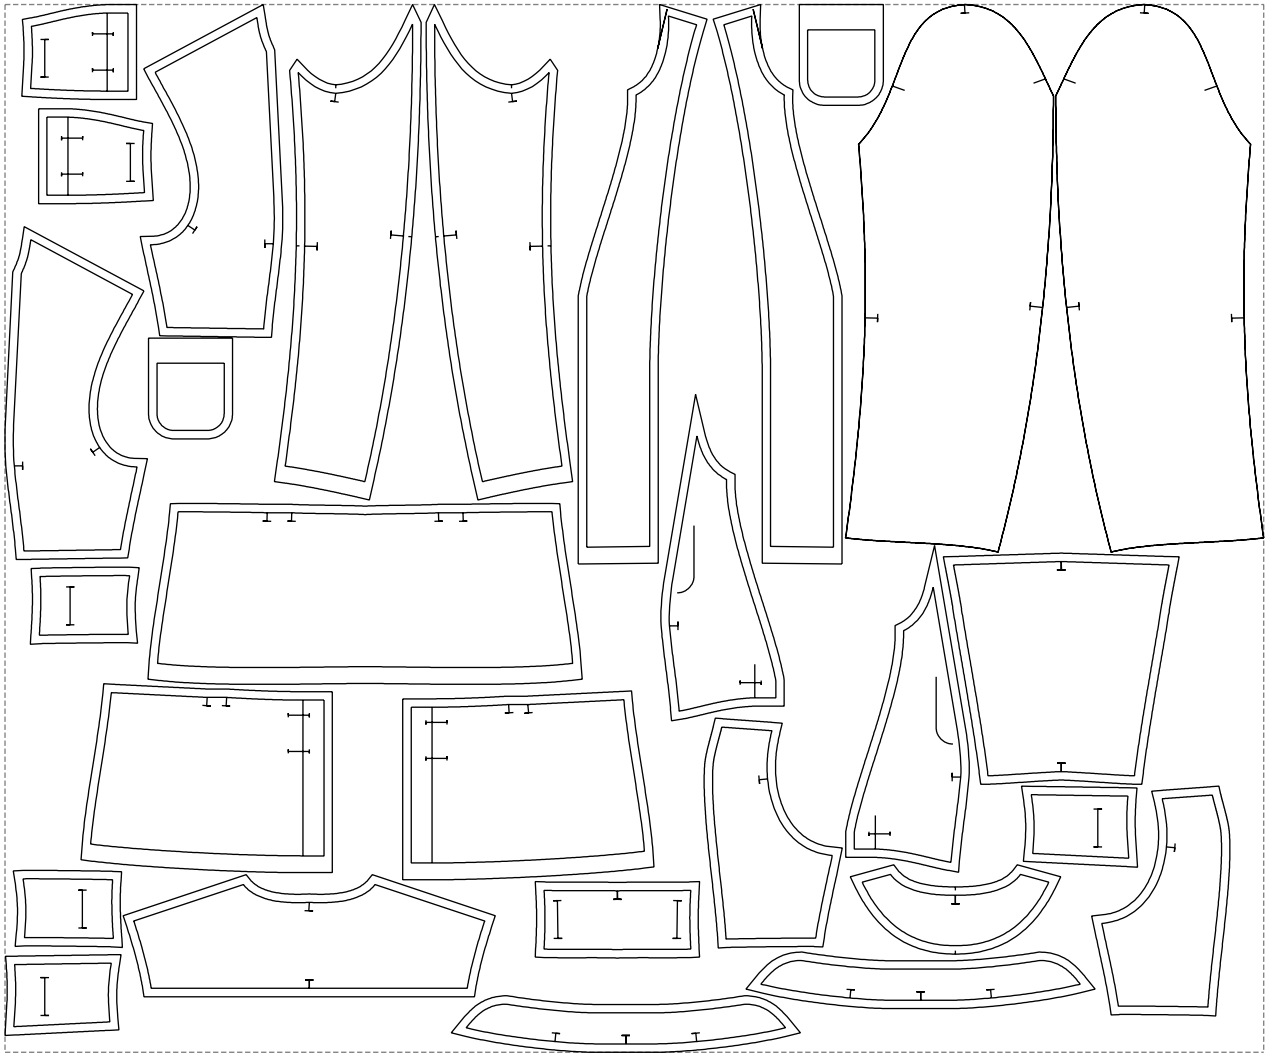

Not for print

Paper size: A4, size:1399.00 x1646.00 mm

# Example

size:1499.00 x1248.00 mm

Maneken =1 ver.0

rz\_1=170

rz\_16=88

rz\_17=75.6

rz\_18=67.6

rz\_19=96