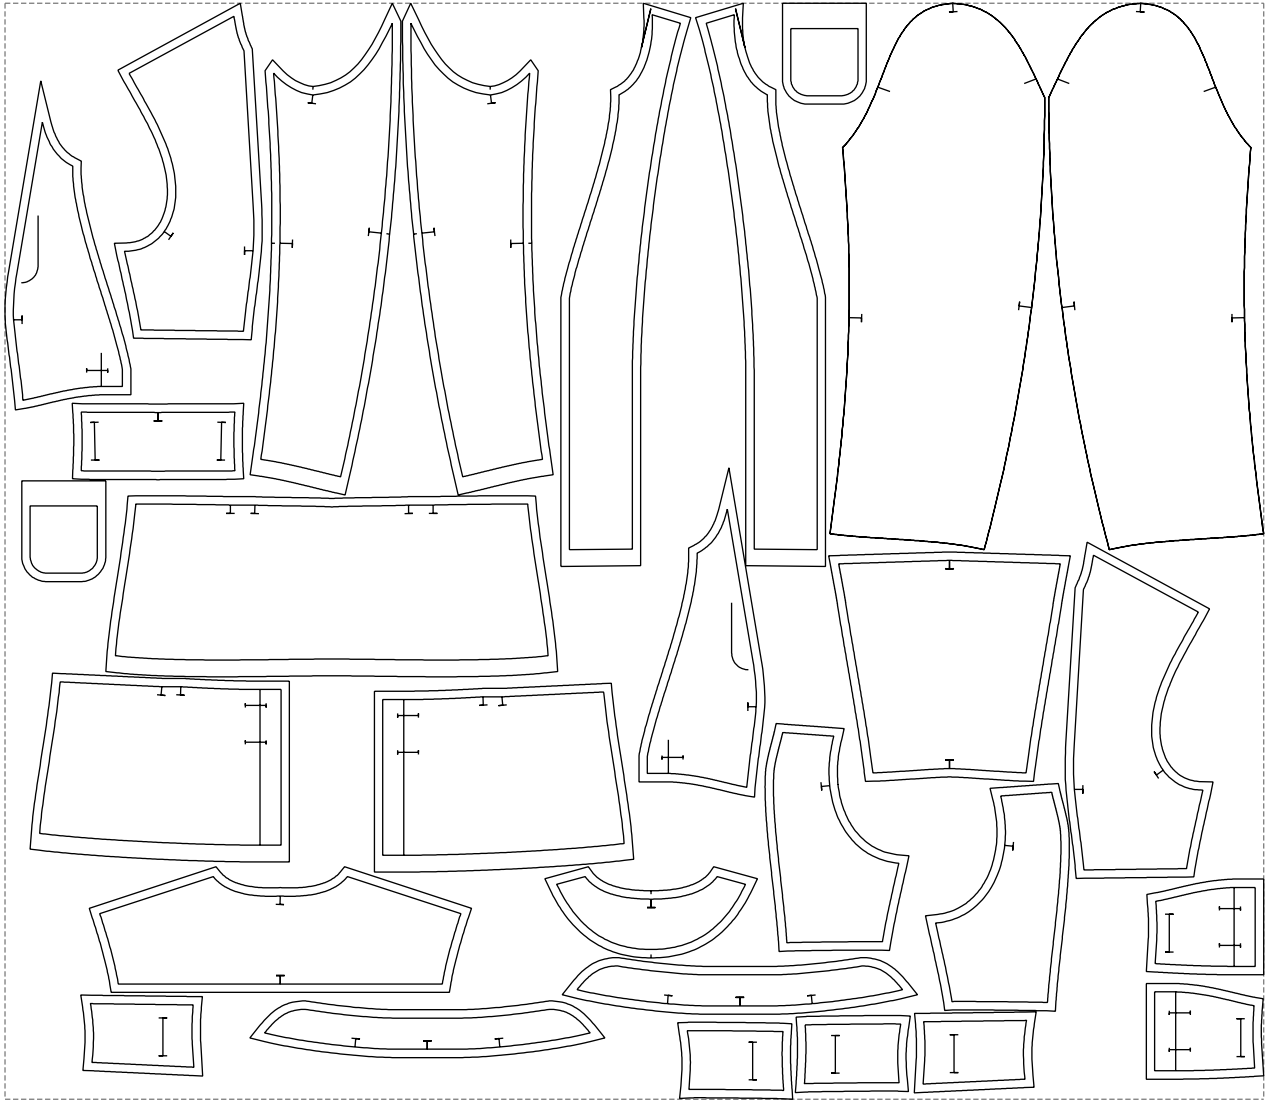

Not for print

Paper size: A4, size:1399.00 x1688.00 mm

# Example

size:1499.00 x1305.44 mm

Maneken =1 ver.0

rz\_1=170

rz\_16=92

rz\_17=78.8

rz\_18=71.8

rz\_19=100