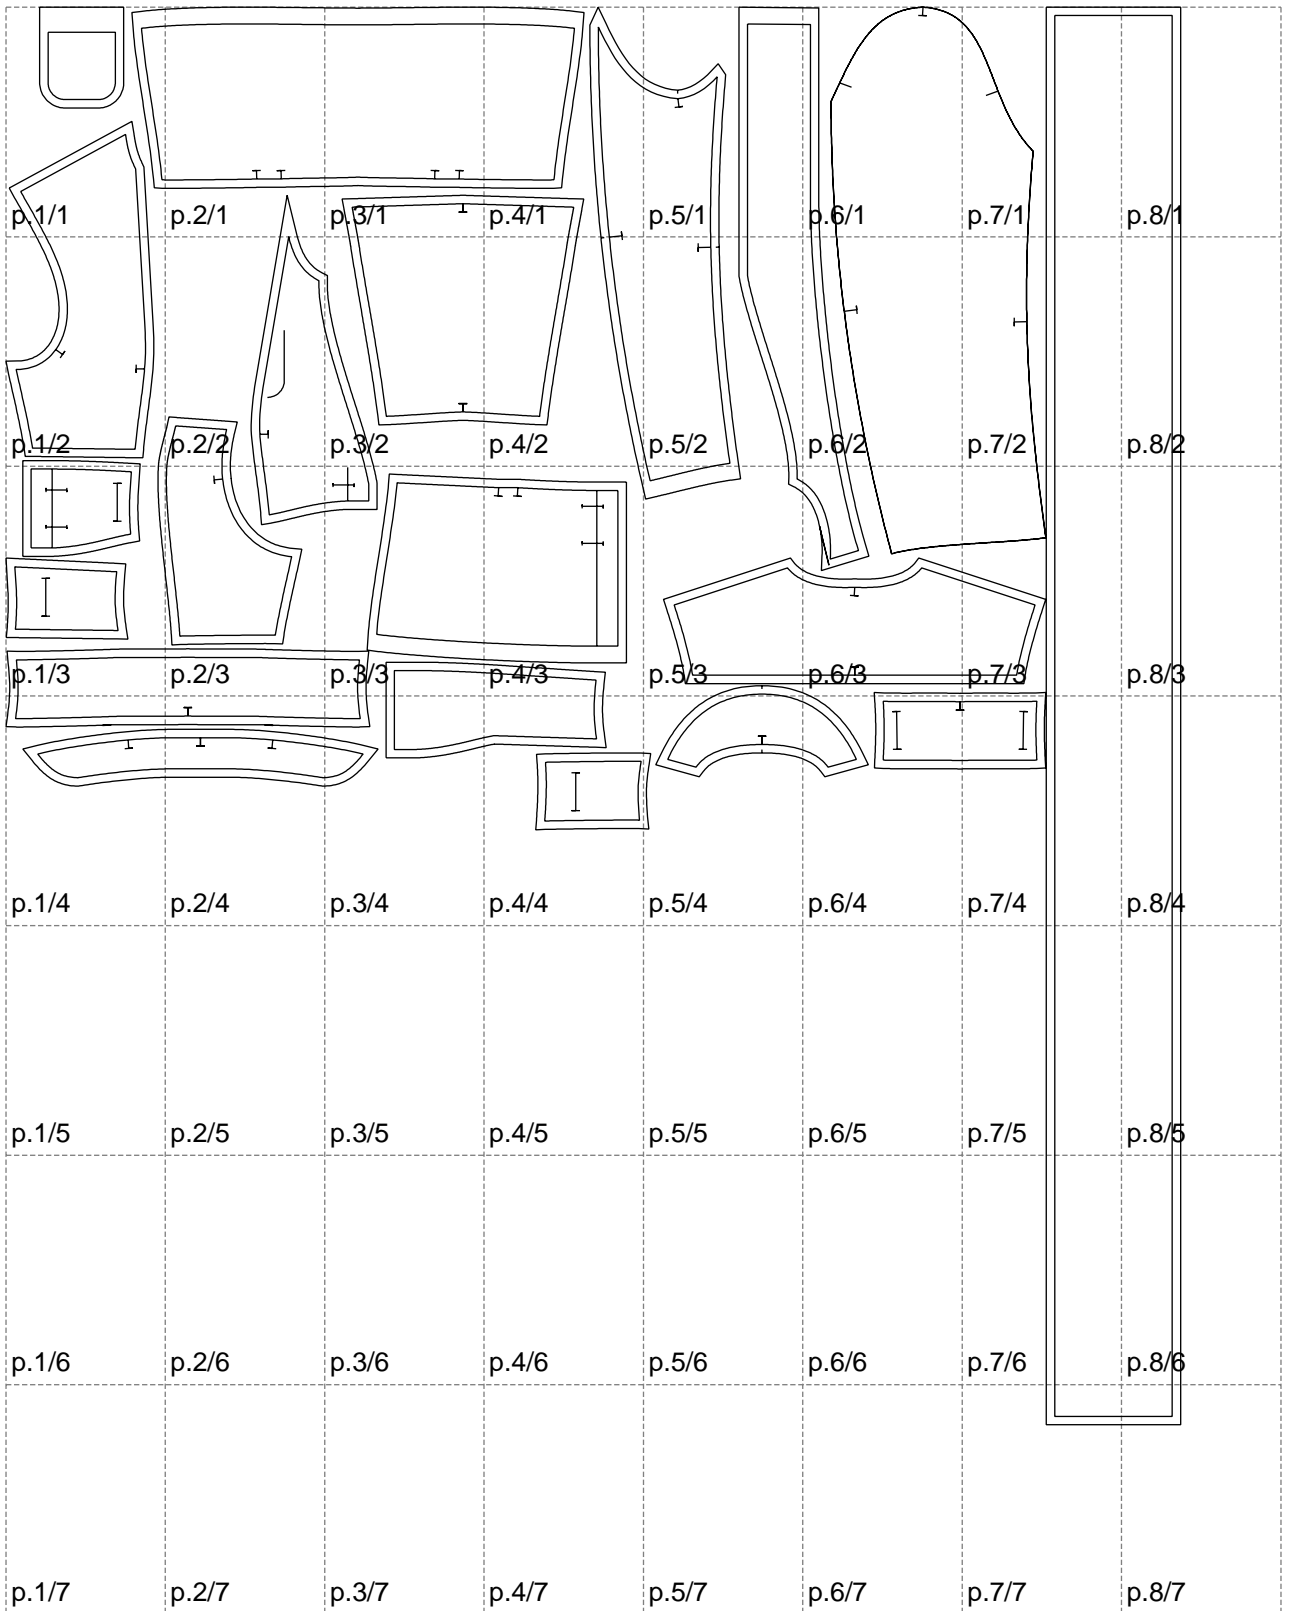

Not for print

Paper size: A4, size:1399.00 x1688.00 mm

# Example

size:1499.00 x1305.44 mm

Maneken =1 ver.0

rz\_1=170

rz\_16=92

rz\_17=78.8

rz\_18=71.8

rz\_19=100

rz\_20=98.1

---

. . . . .  
. . . . .  
. . . . .