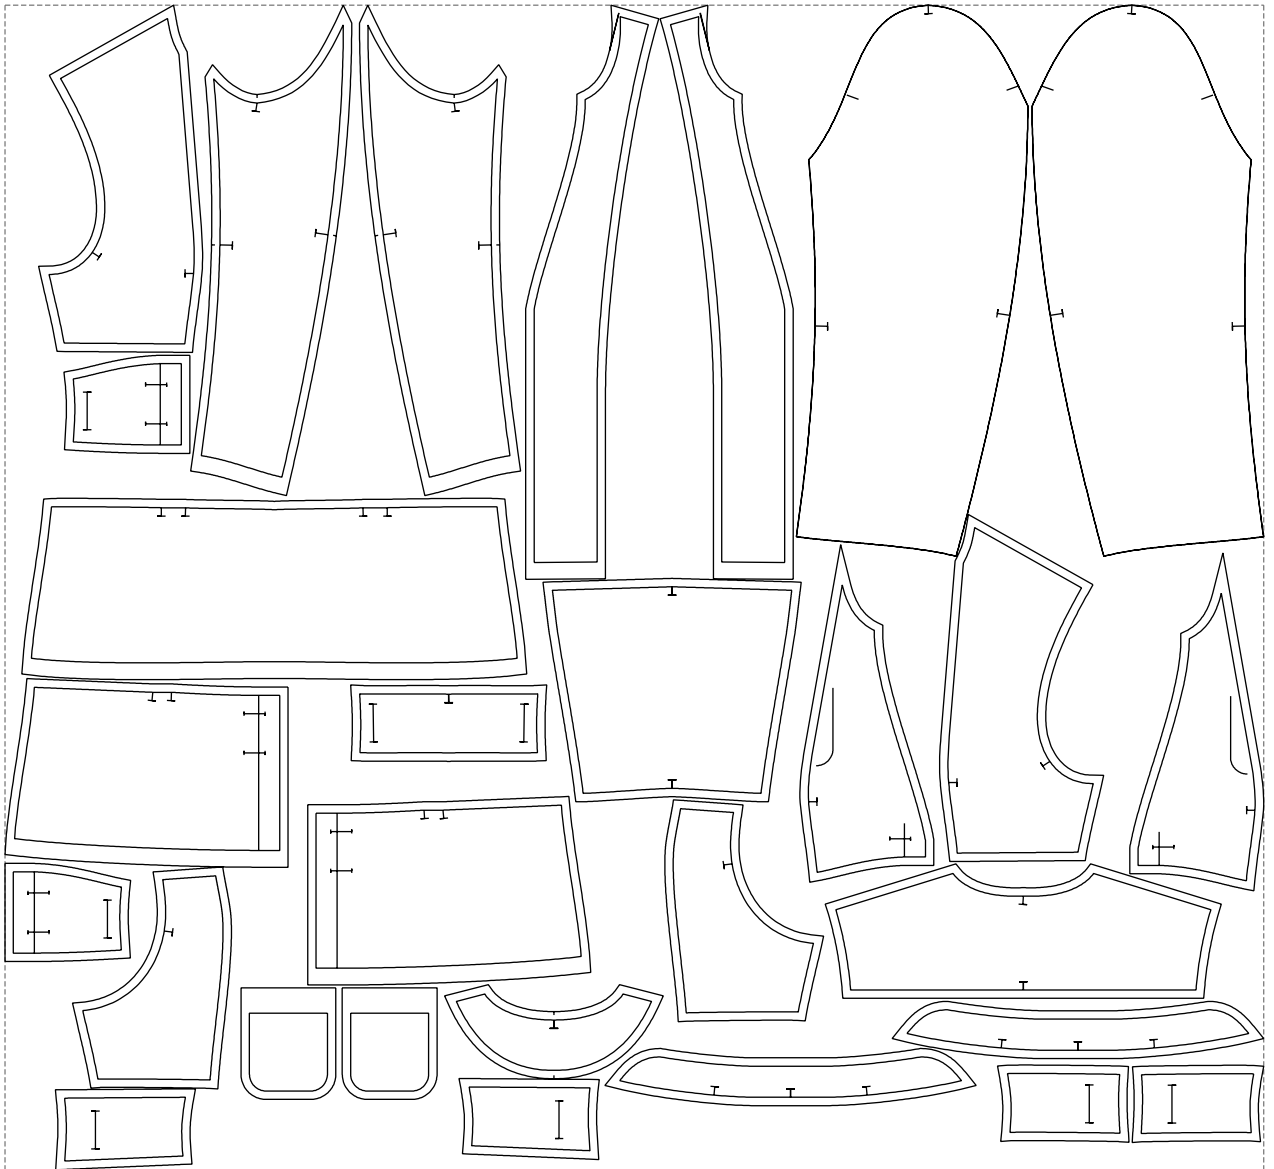

Not for print

Paper size: A4, size:1399.00 x1814.00 mm

# Example

size:1499.00 x1387.14 mm

Maneken =1 ver.0

rz\_1=170

rz\_16=104

rz\_17=88.9

rz\_18=84.4

rz\_19=112