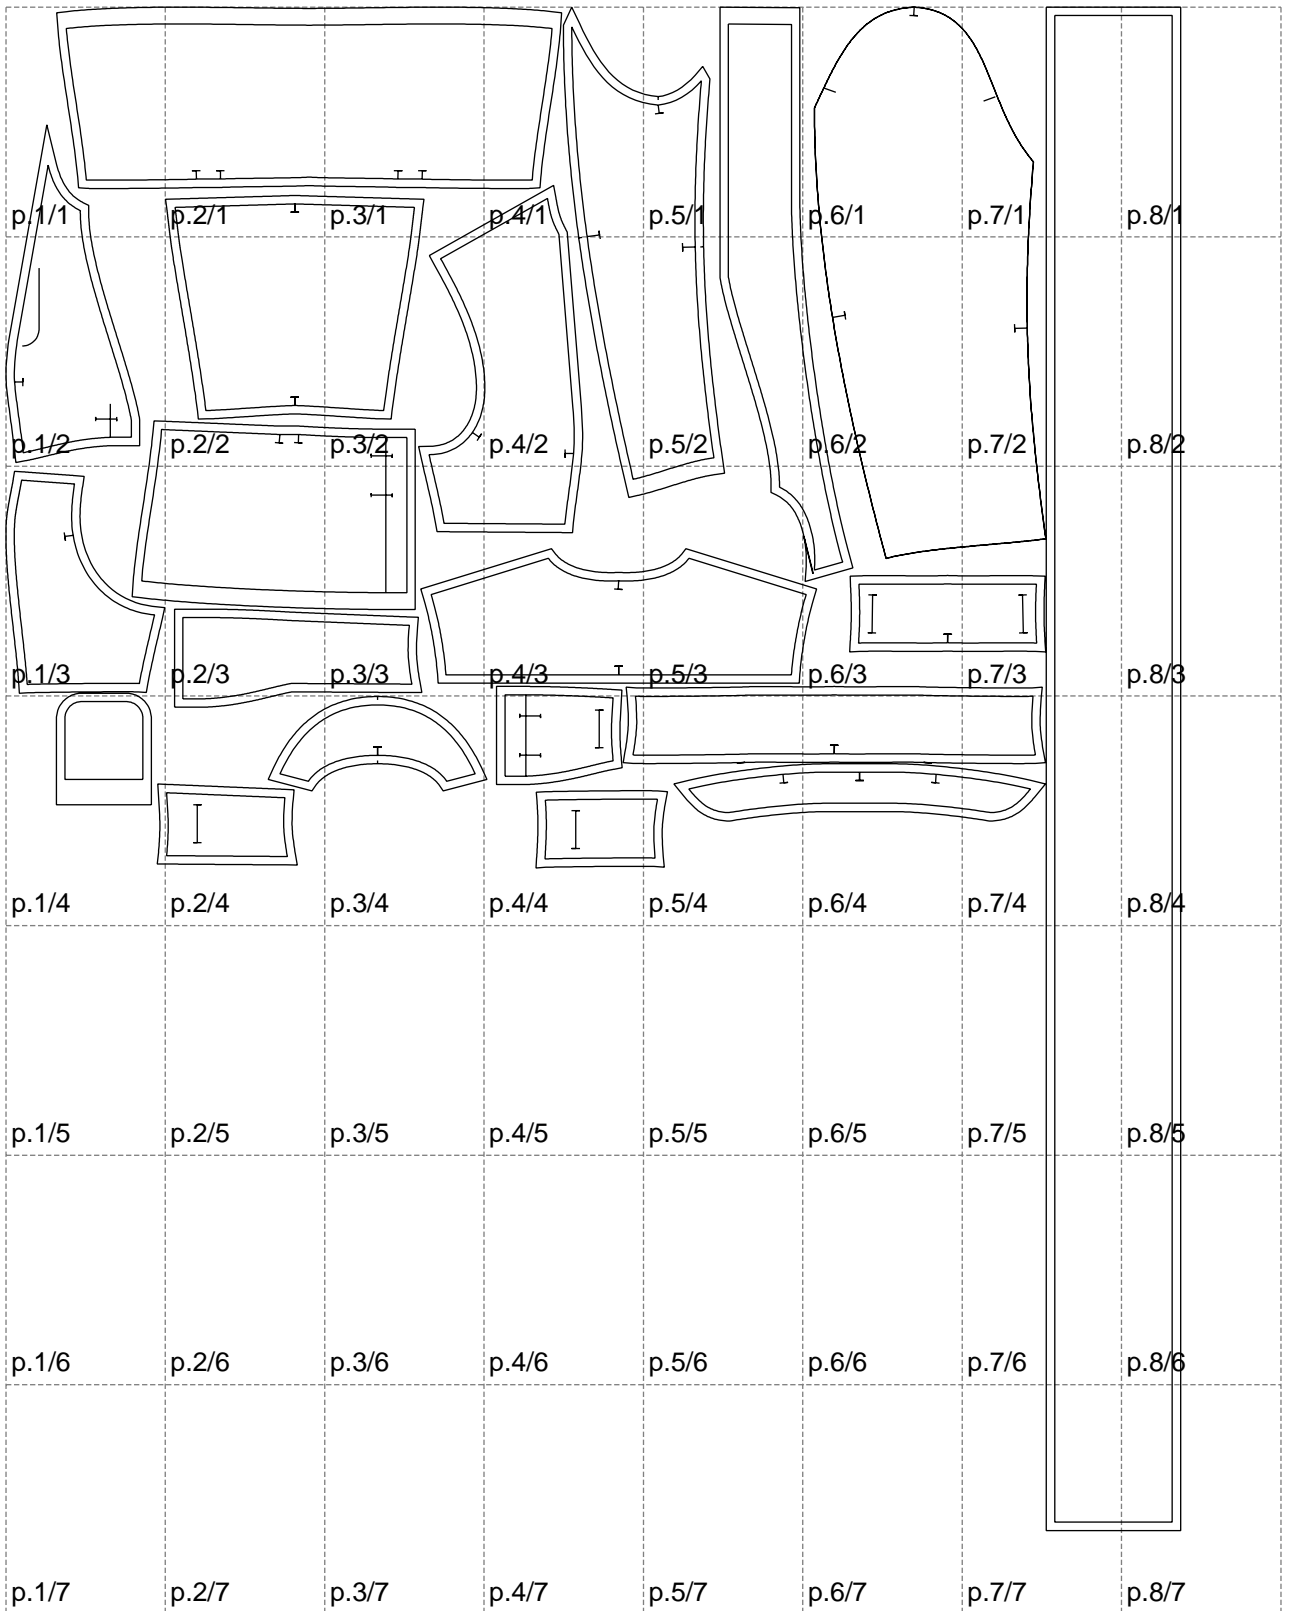

Not for print

Paper size: A4, size:1399.00 x1814.00 mm

# Example

size:1499.00 x1387.14 mm

Maneken =1 ver.0

rz\_1=170

rz\_16=104

rz\_17=88.9

rz\_18=84.4

rz\_19=112

rz\_20=109.3

---

. . . . .  
. . . . .  
. . . . .