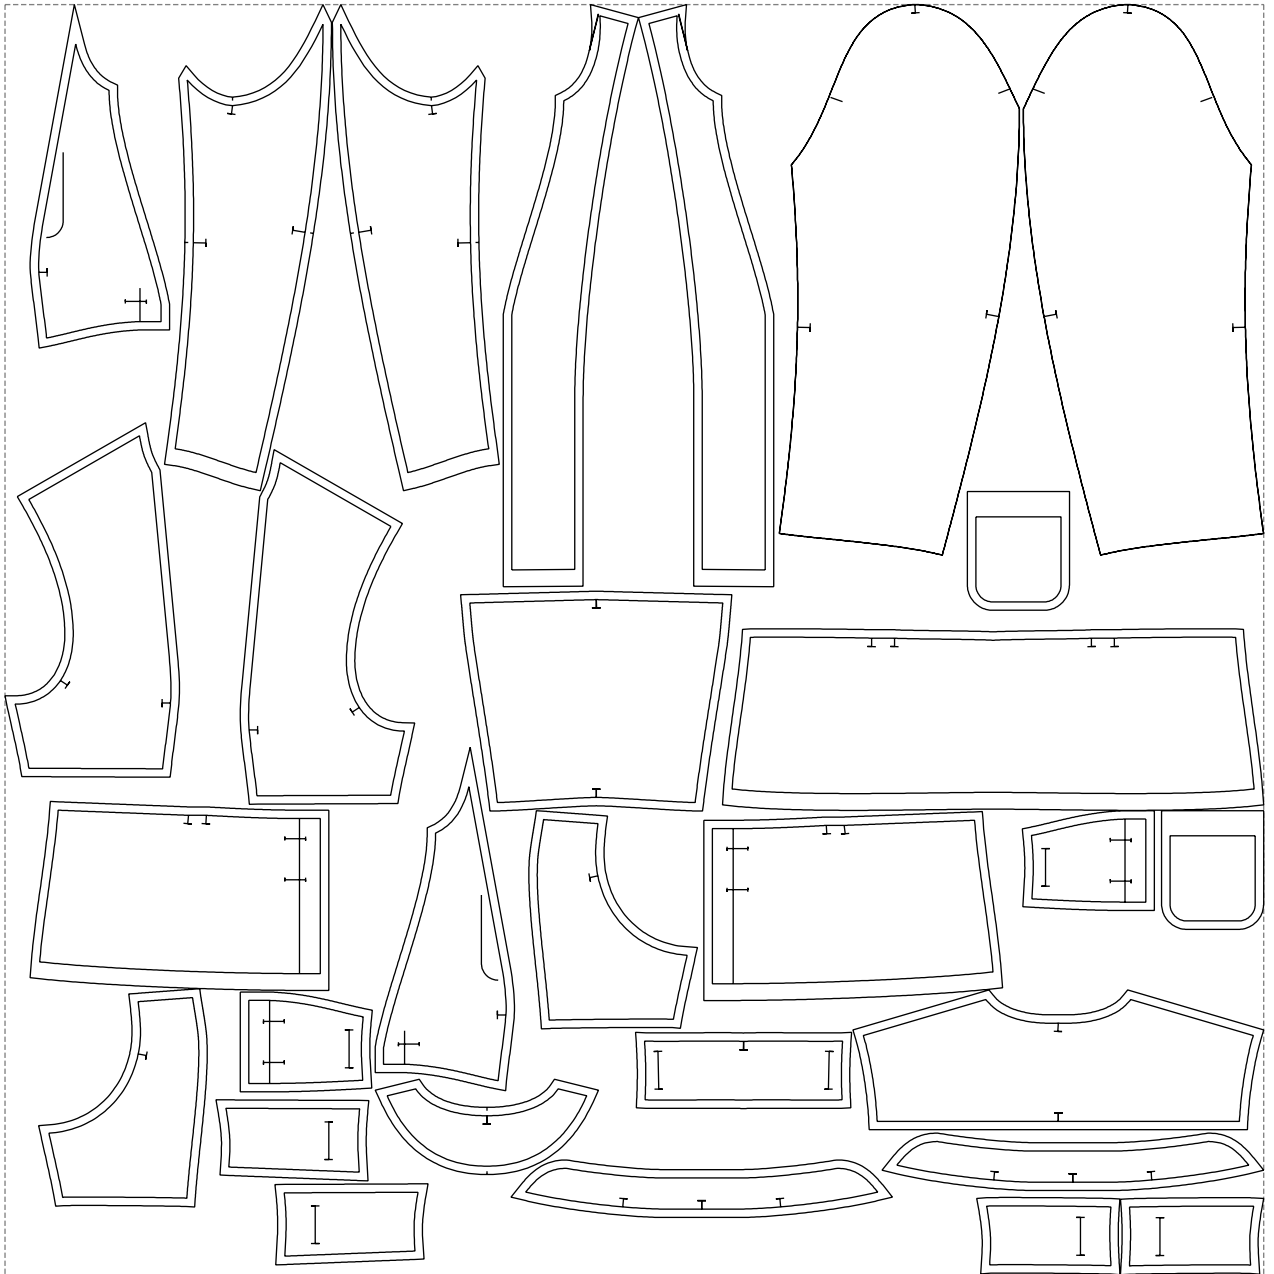

Not for print

Paper size: A4, size:1399.00 x1910.00 mm

# Example

size:1499.00 x1513.10 mm

Maneken =1 ver.0

rz\_1=170

rz\_16=112

rz\_17=96.2

rz\_18=94

rz\_19=120