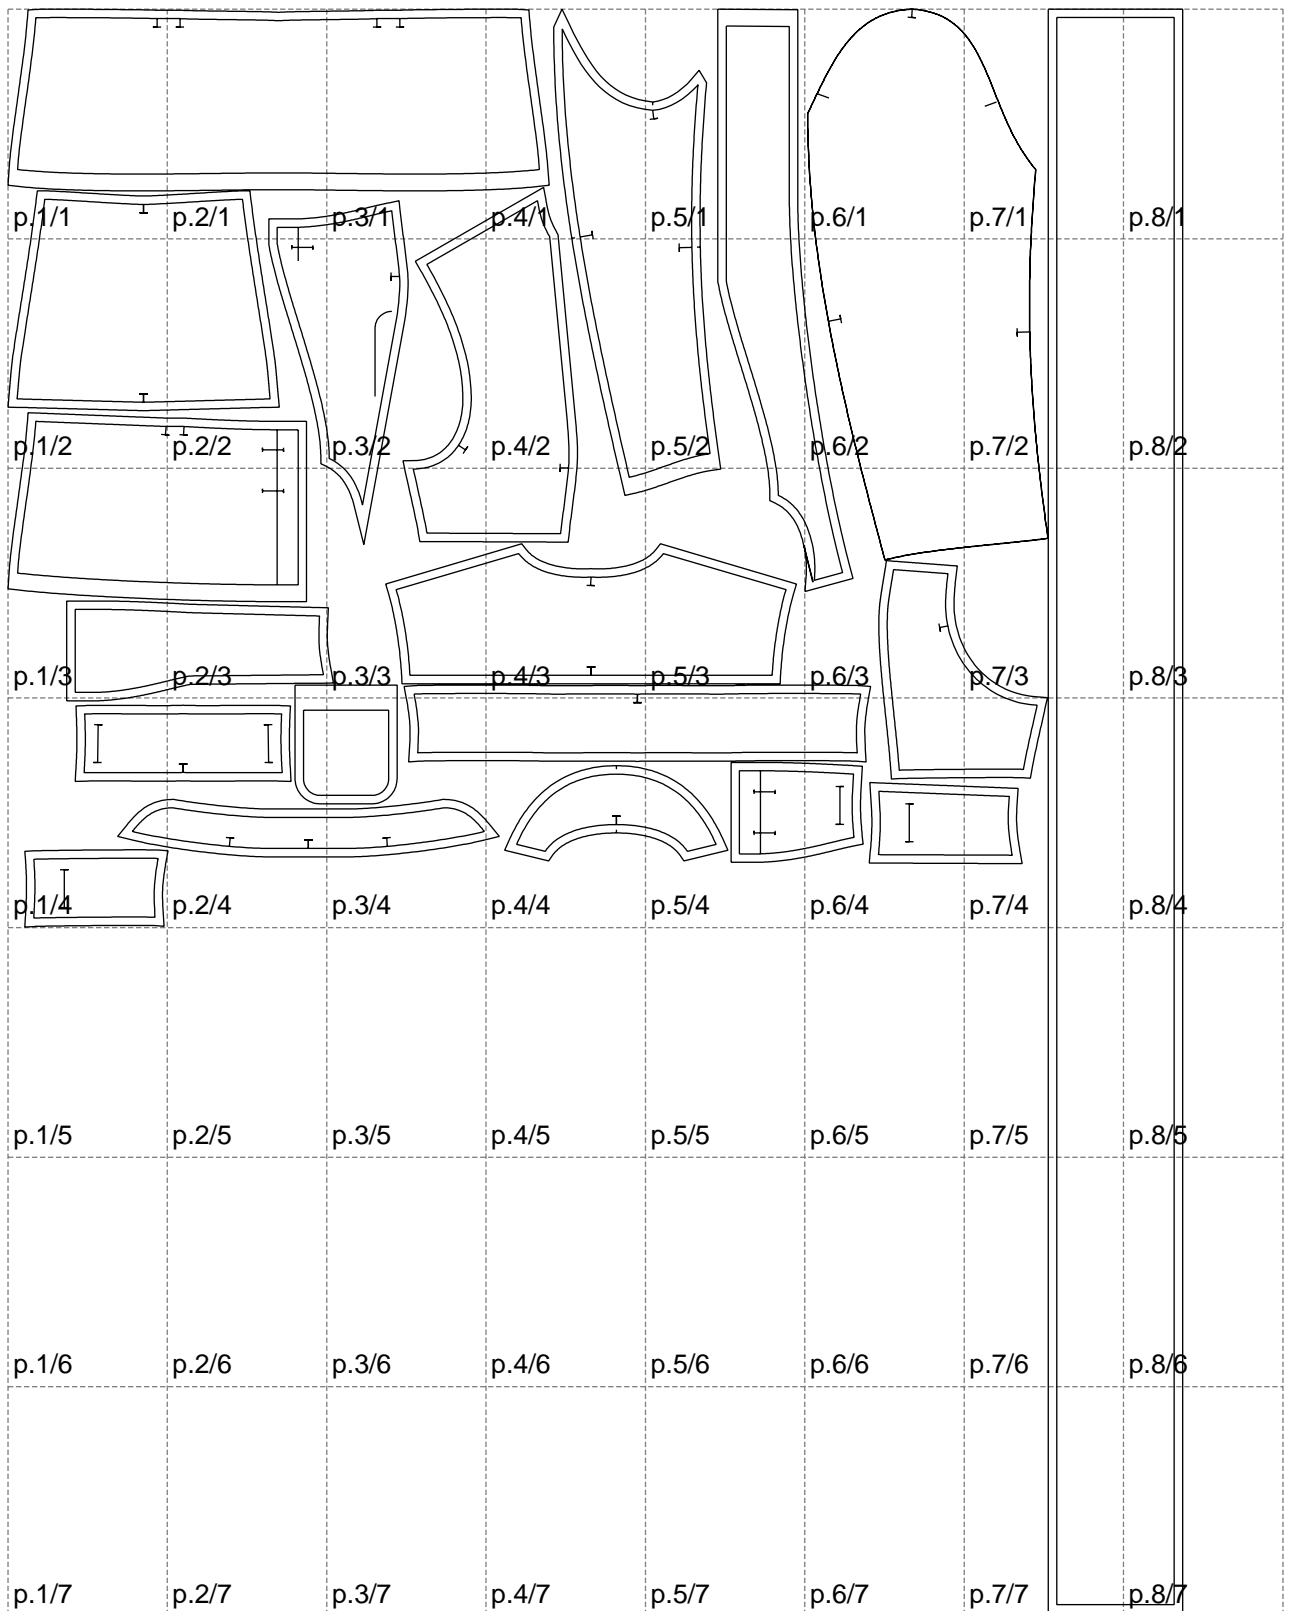

Not for print

Paper size: A4, size:1399.00 x1910.00 mm

# Example

size:1499.00 x1513.10 mm

Maneken =1 ver.0

rz\_1=170

rz\_16=112

rz\_17=96.2

rz\_18=94

rz\_19=120

rz\_20=117

---

. . . . .  
. . . . .  
. . . . .