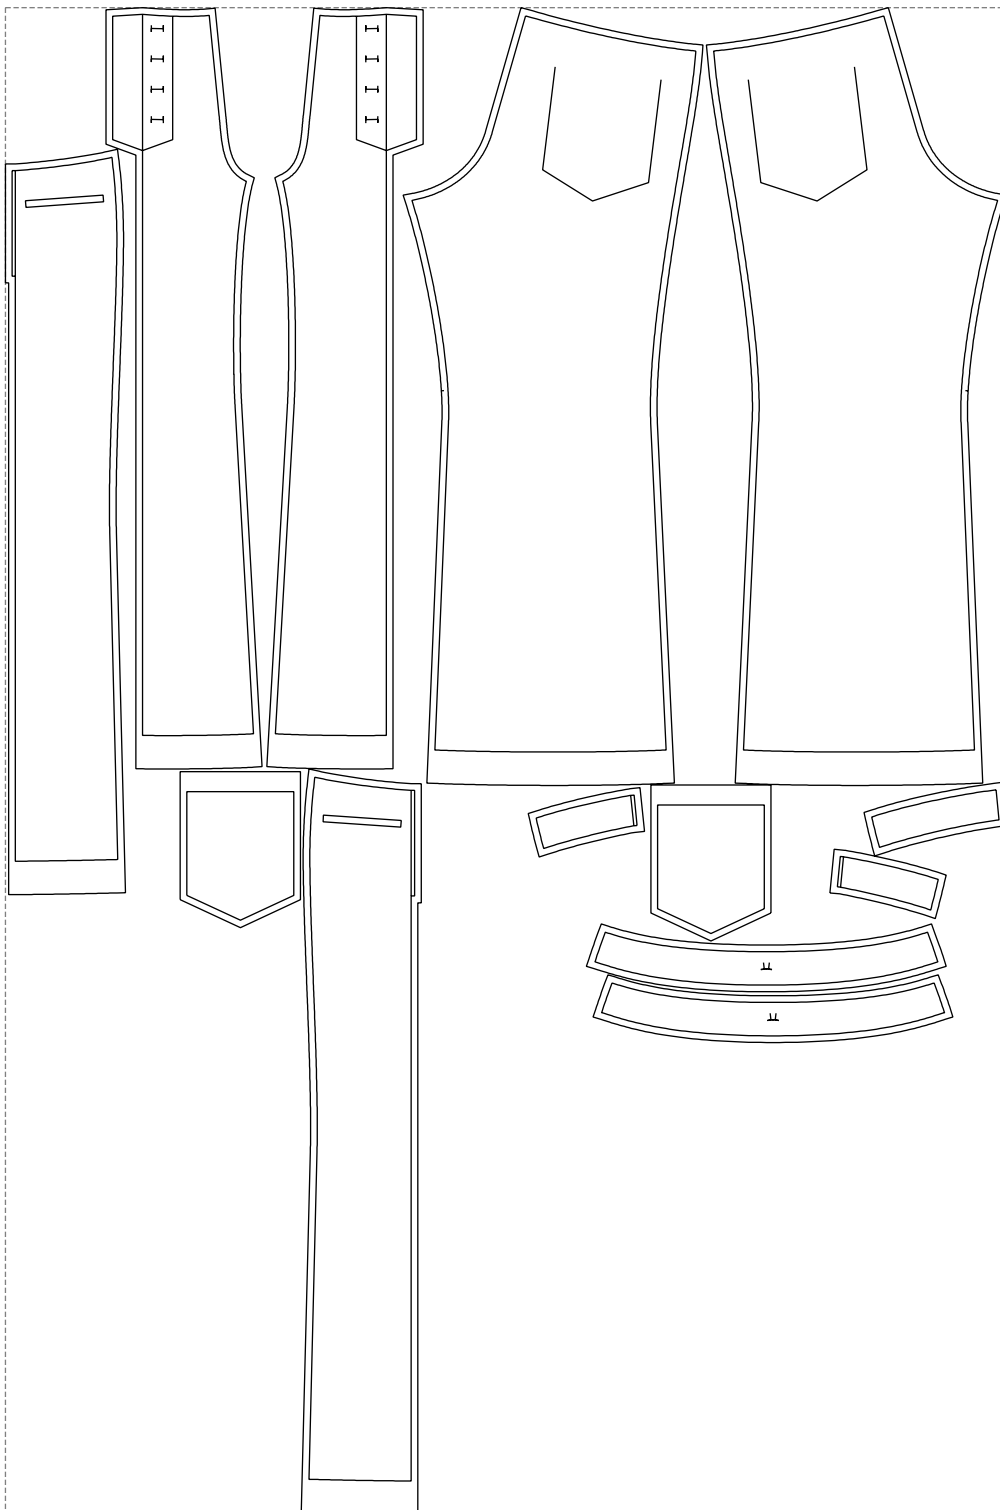

Not for print

Paper size: A4, size:1399.00 x1190.46 mm

# Example

size:1499.00 x2257.06 mm

Maneken =1 ver.0

rz\_1=170

rz\_16=104

rz\_17=88.9

rz\_18=84.4

rz\_19=112