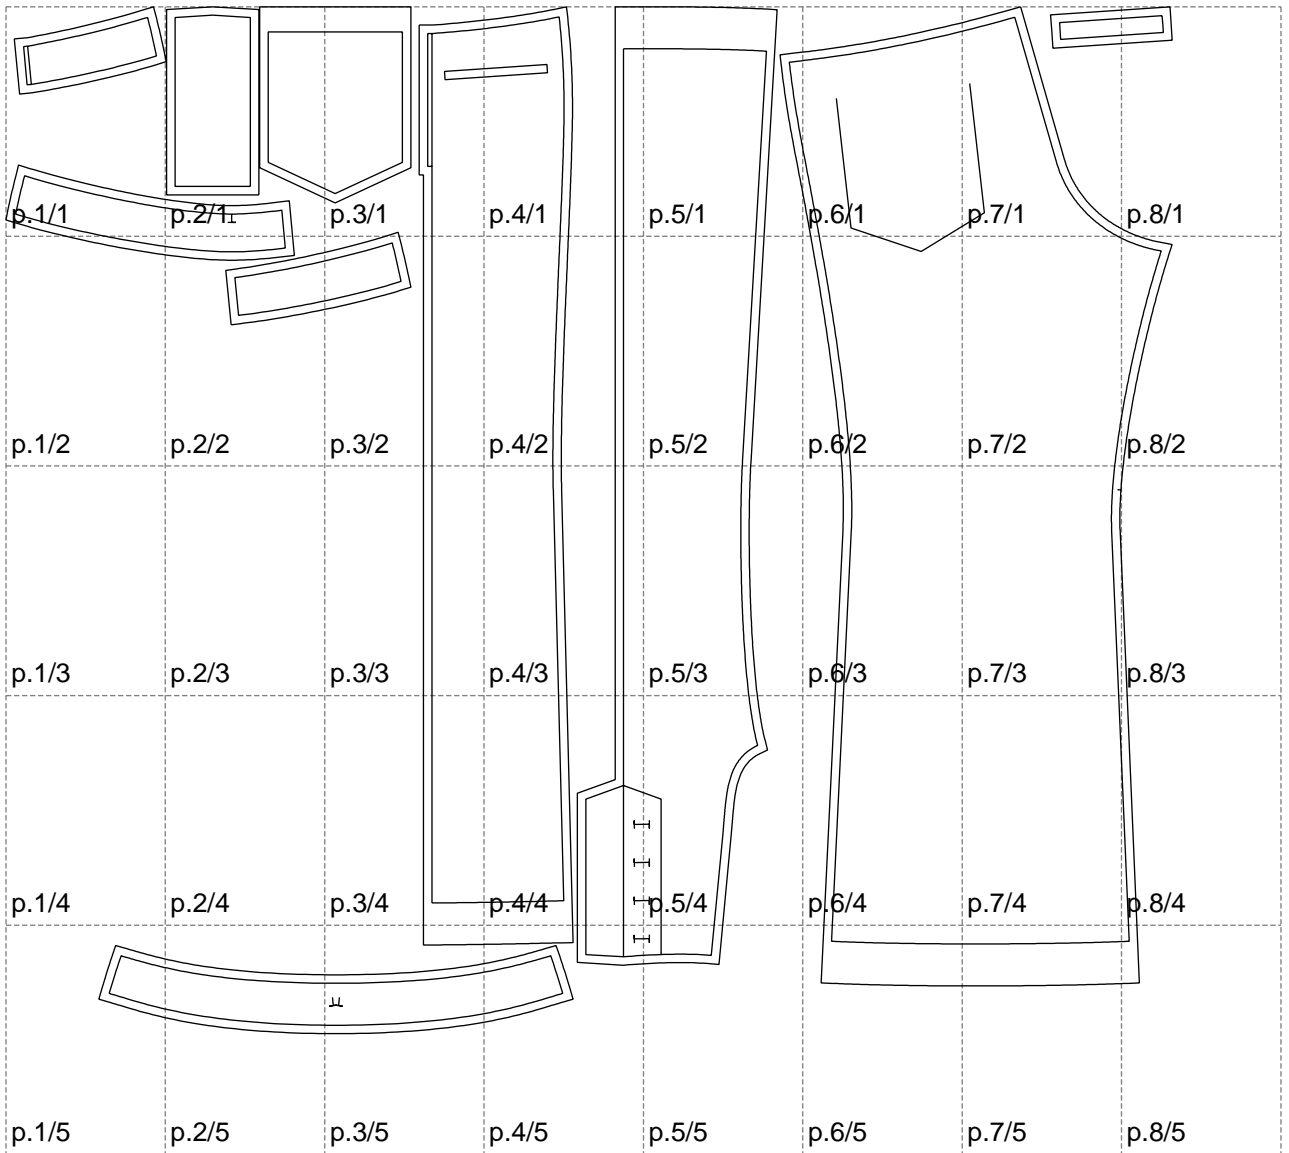

Not for print

Paper size: A4, size:1388.95 x1222.79 mm

# Example

size:1468.79 x2258.92 mm

Maneken =1 ver.0

rz\_1=170

rz\_16=108

rz\_17=92.5

rz\_18=89.2

rz\_19=116

rz\_20=113

---

. . . . .  
. . . . .  
. . . . .