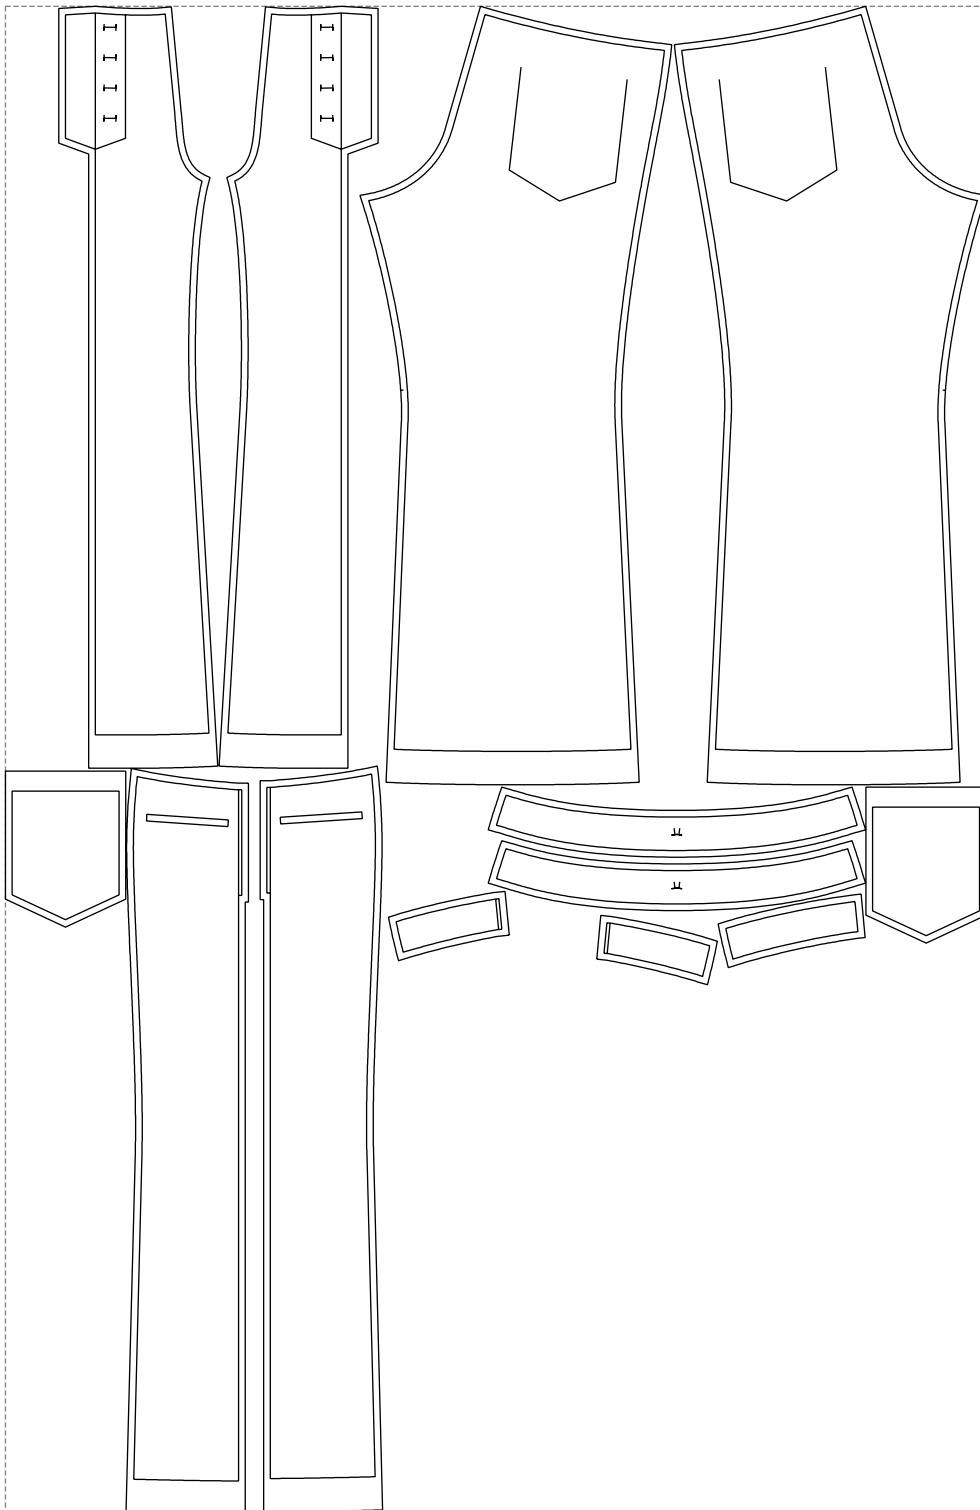

Not for print

Paper size: A4, size:1388.95 x1222.79 mm

# Example

size:1468.79 x2258.92 mm

Maneken =1 ver.0

rz\_1=170

rz\_16=108

rz\_17=92.5

rz\_18=89.2

rz\_19=116