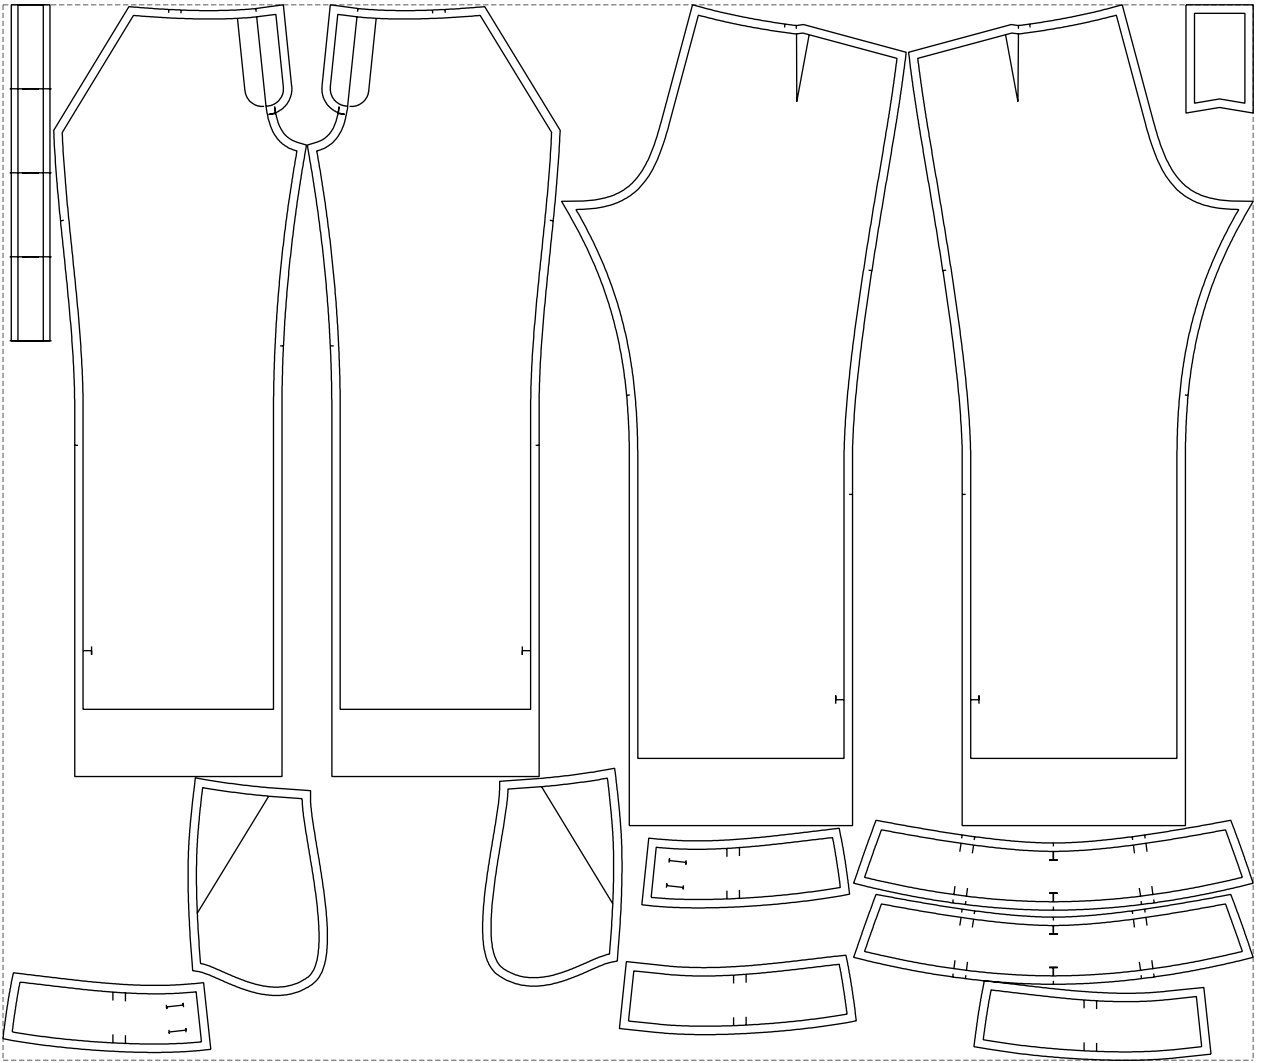

Not for print

Paper size: A4, size:1399.00 x977.54 mm

# Example

size:1488.99 x1257.15 mm

Maneken =1 ver.0

rz\_1=170

rz\_16=88

rz\_17=75.6

rz\_18=67.6

rz\_19=96

rz\_20=94.6

---

. . . . .  
. . . . .  
. . . . .