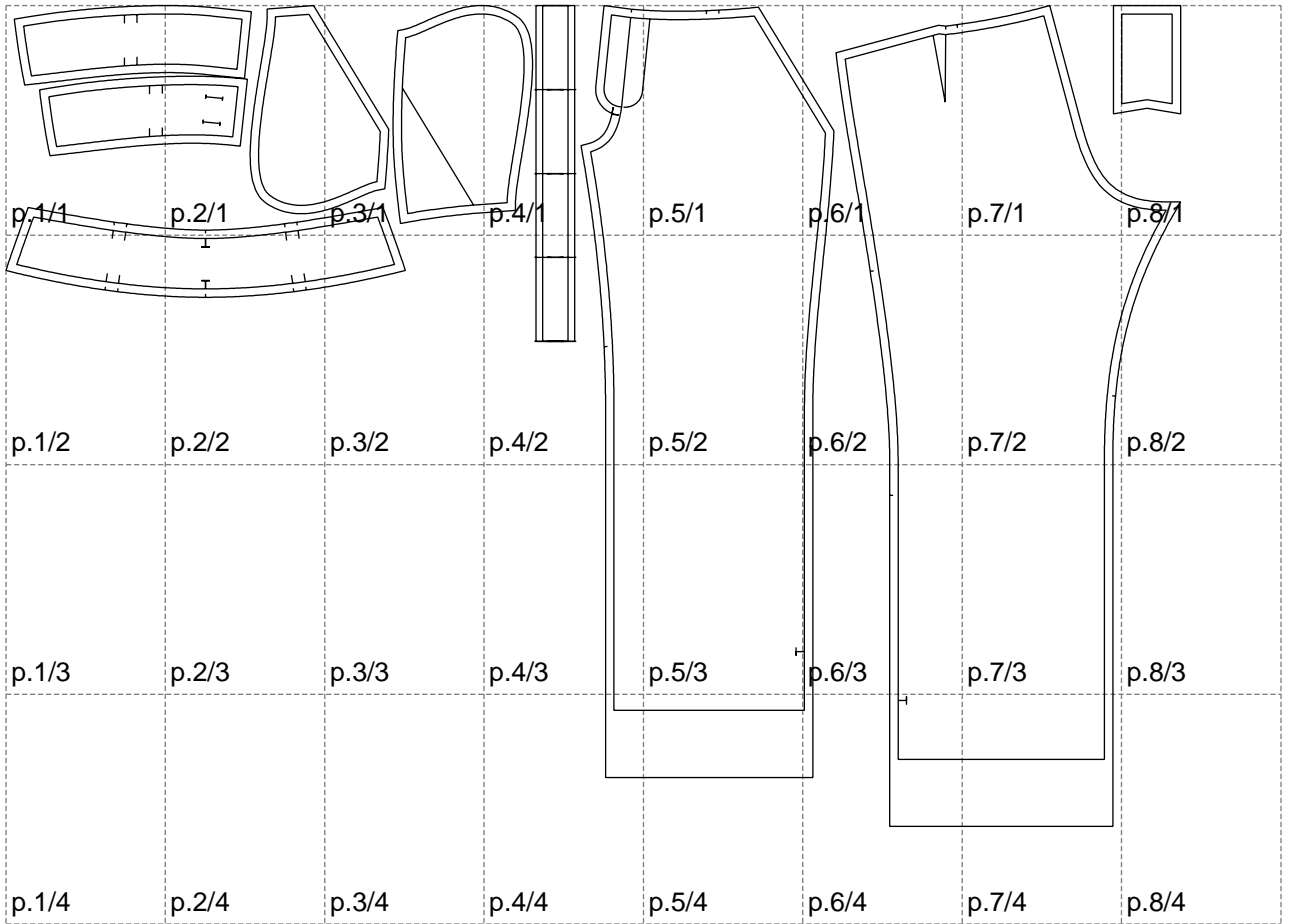

Not for print

Paper size: A4, size:1399.00 x977.54 mm

# Example

size:1488.99 x1257.15 mm

Maneken =1 ver.0

rz\_1=170

rz\_16=88

rz\_17=75.6

rz\_18=67.6

rz\_19=96

rz\_20=94.6

---

. . . . .  
. . . . .  
. . . . .