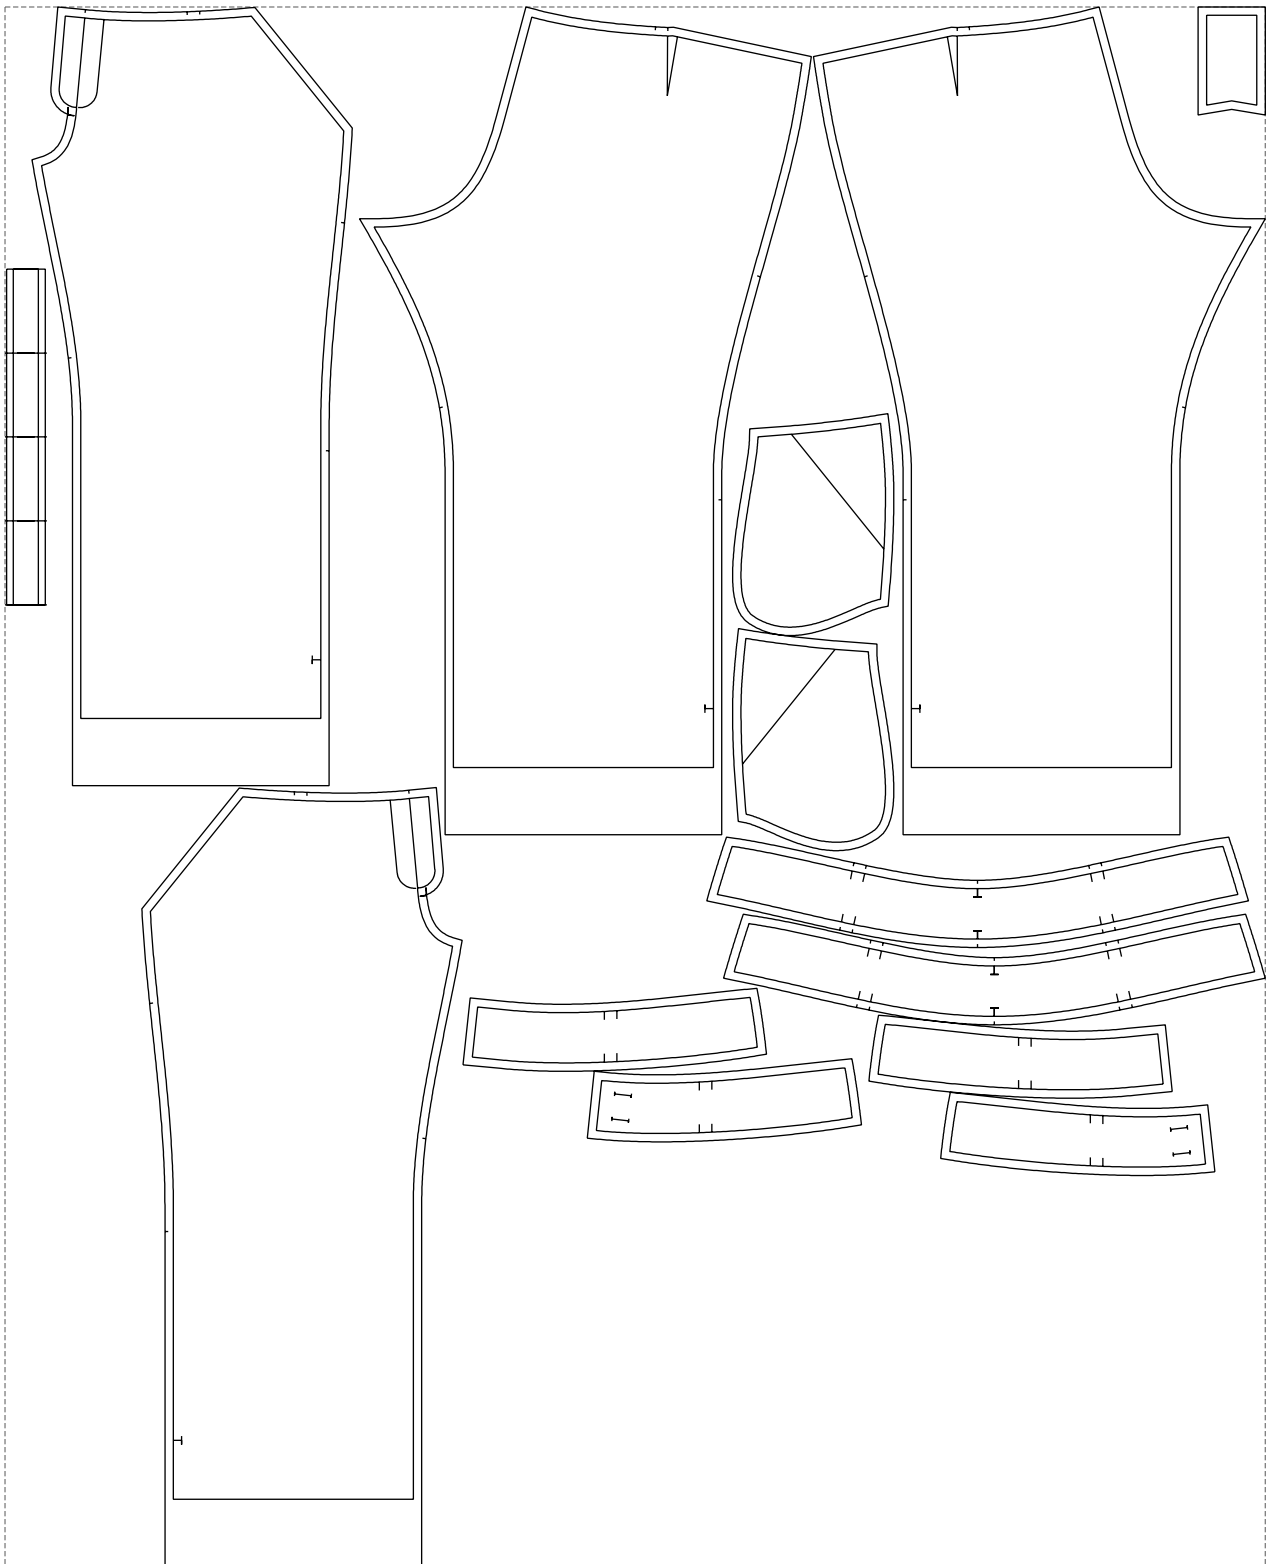

Not for print

Paper size: A4, size:1358.71 x1045.36 mm

# Example

size:1501.00 x1857.47 mm

Maneken =1 ver.0

rz\_1=170

rz\_16=120

rz\_17=104

rz\_18=103.6

rz\_19=128

rz\_20=125.1

---

. . . . .  
. . . . .  
. . . . .