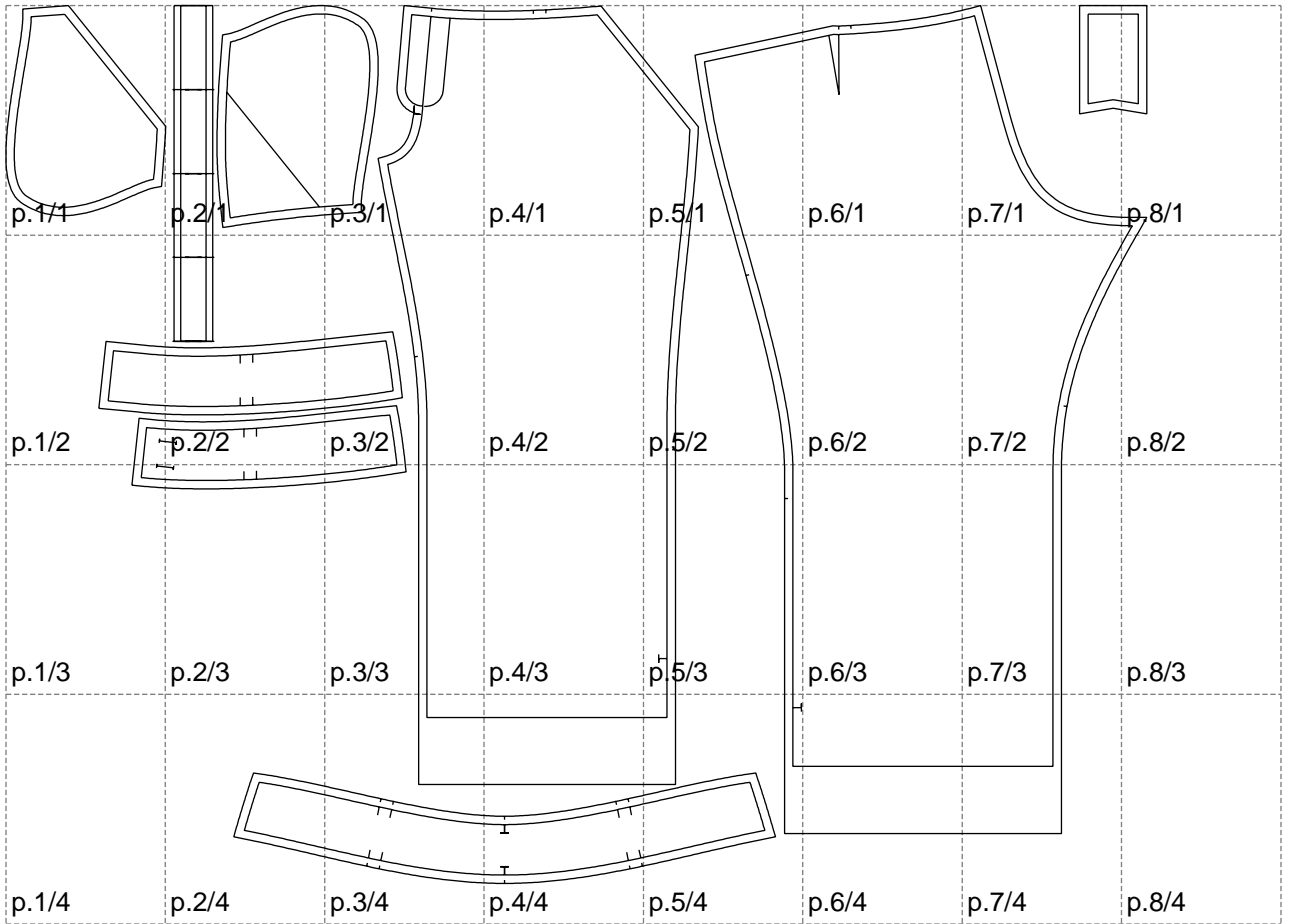

Not for print

Paper size: A4, size:1358.71 x1045.36 mm

# Example

size:1501.00 x1857.47 mm

Maneken =1 ver.0

rz\_1=170

rz\_16=120

rz\_17=104

rz\_18=103.6

rz\_19=128

rz\_20=125.1

---

. . . . .  
. . . . .  
. . . . .