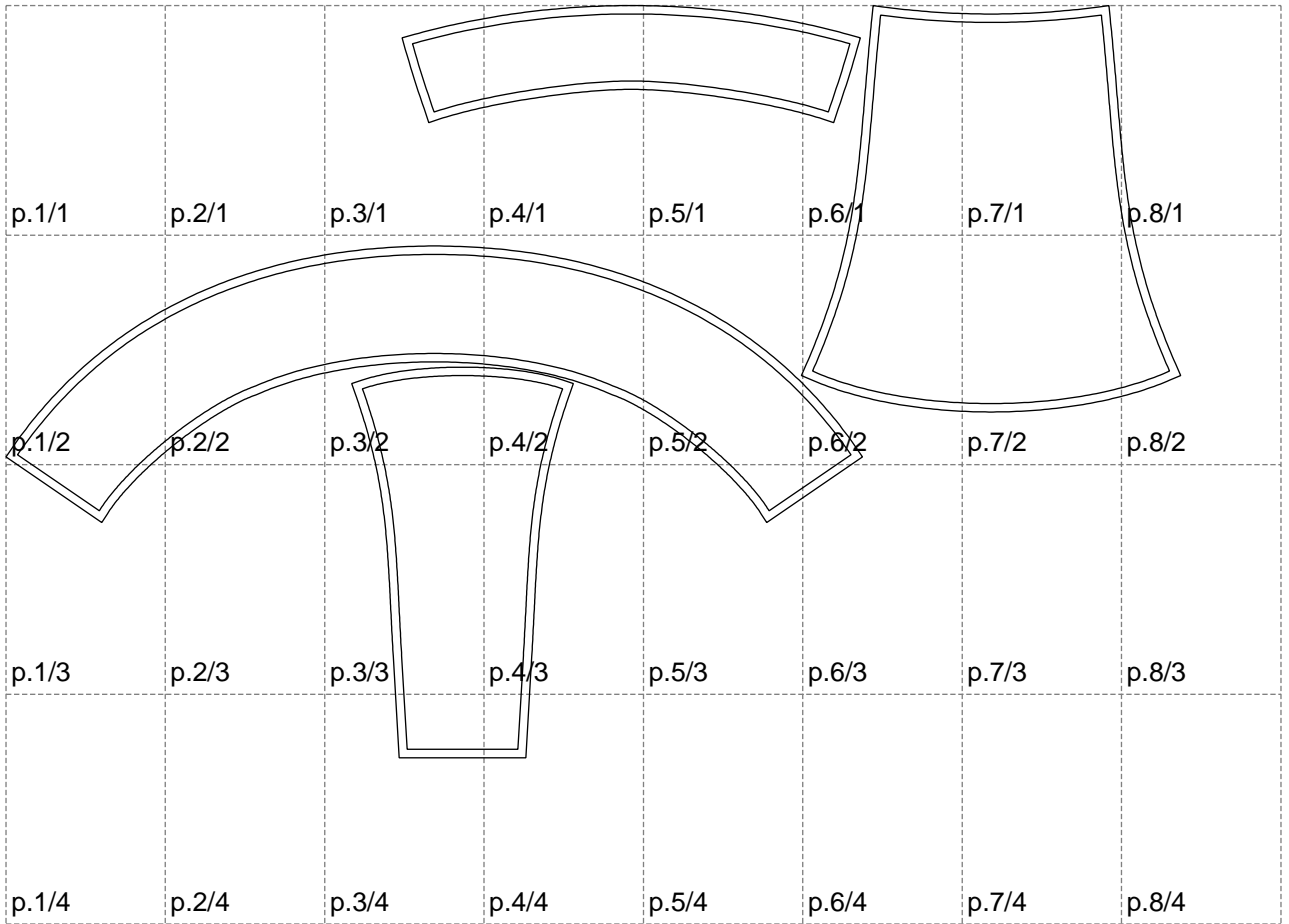

Not for print

Paper size: A4, size:1399.00 x895.63 mm

# Example

size:1499.00 x1306.96 mm

Maneken =1 ver.0

rz\_1=170

rz\_16=104

rz\_17=88.9

rz\_18=84.4

rz\_19=112

rz\_20=109.3

---

. . . . .  
. . . . .  
. . . . .