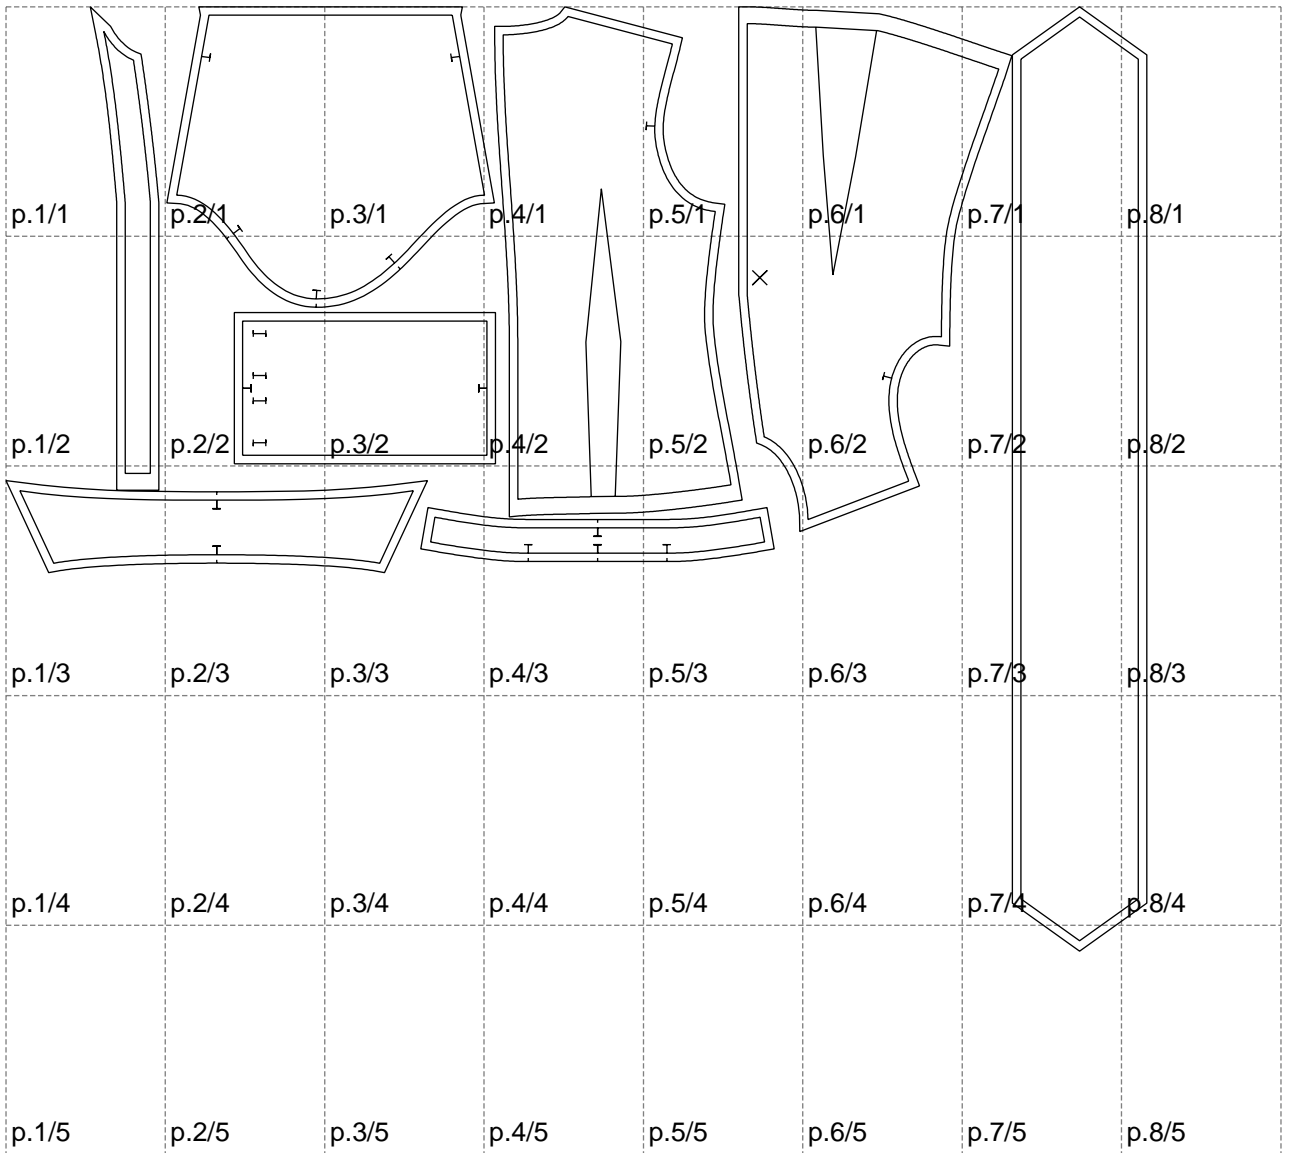

Not for print

Paper size: A4, size:1358.68 x1124.58 mm

# Example

size:1499.00 x1471.37 mm

Maneken =1 ver.0

rz\_1=170

rz\_16=88

rz\_17=75.6

rz\_18=67.6

rz\_19=96

rz\_20=94.6

---

. . . . .  
. . . . .  
. . . . .