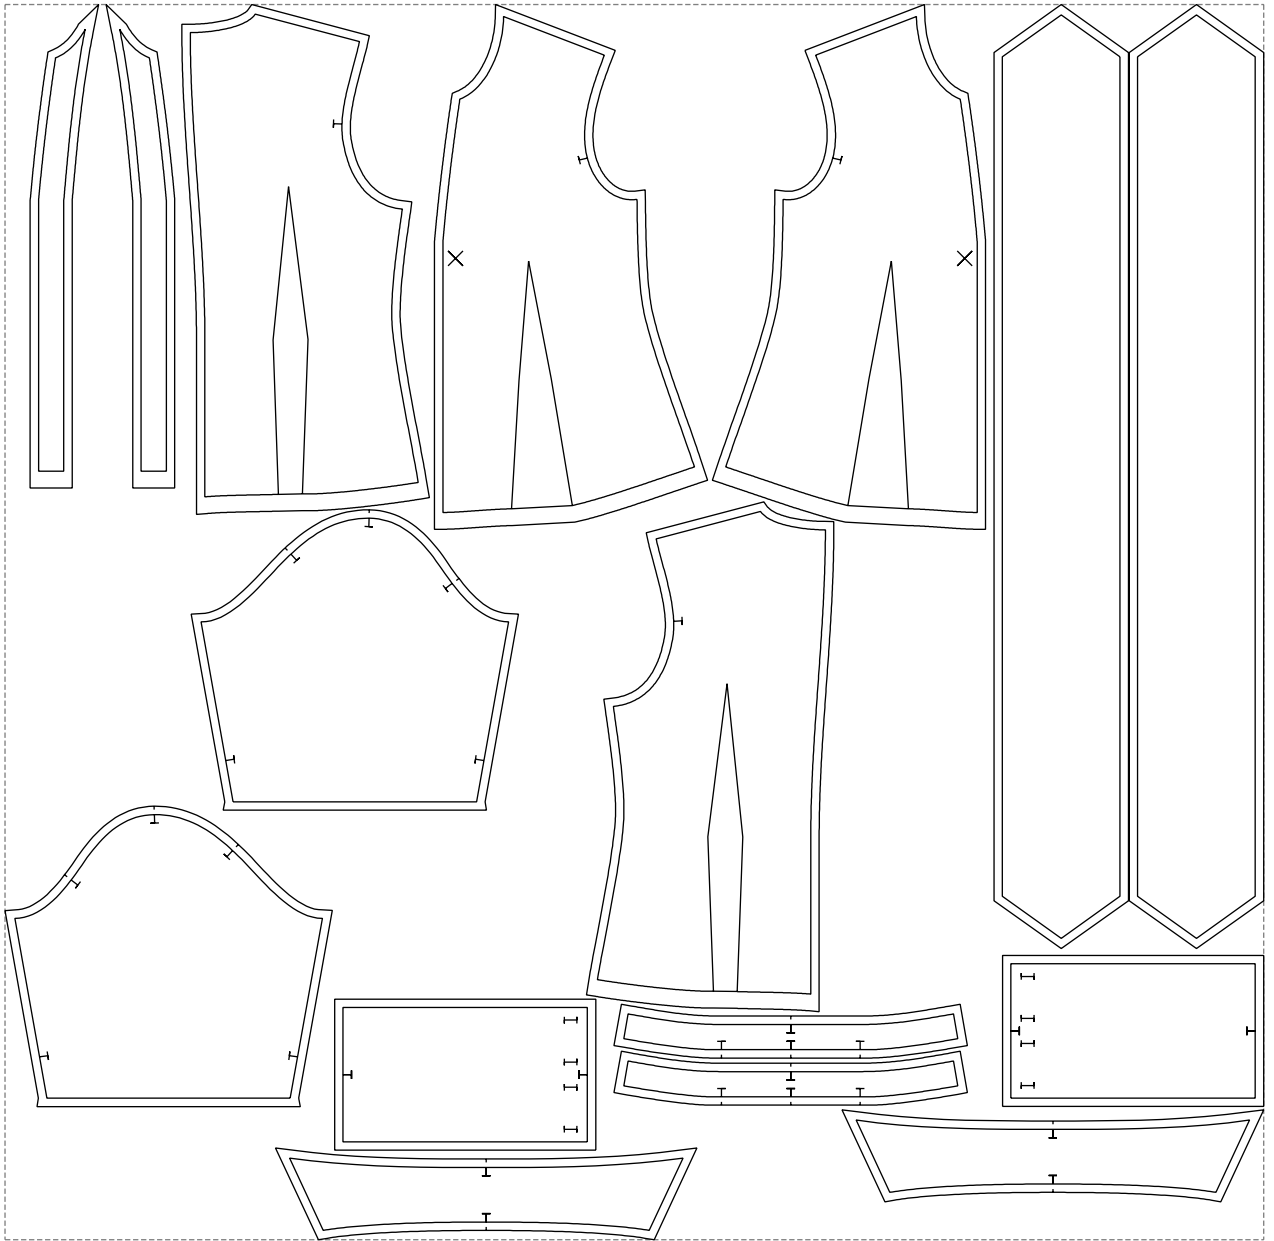

Not for print

Paper size: A4, size:1358.68 x1124.58 mm

# Example

size:1499.00 x1471.37 mm

Maneken =1 ver.0

rz\_1=170

rz\_16=88

rz\_17=75.6

rz\_18=67.6

rz\_19=96