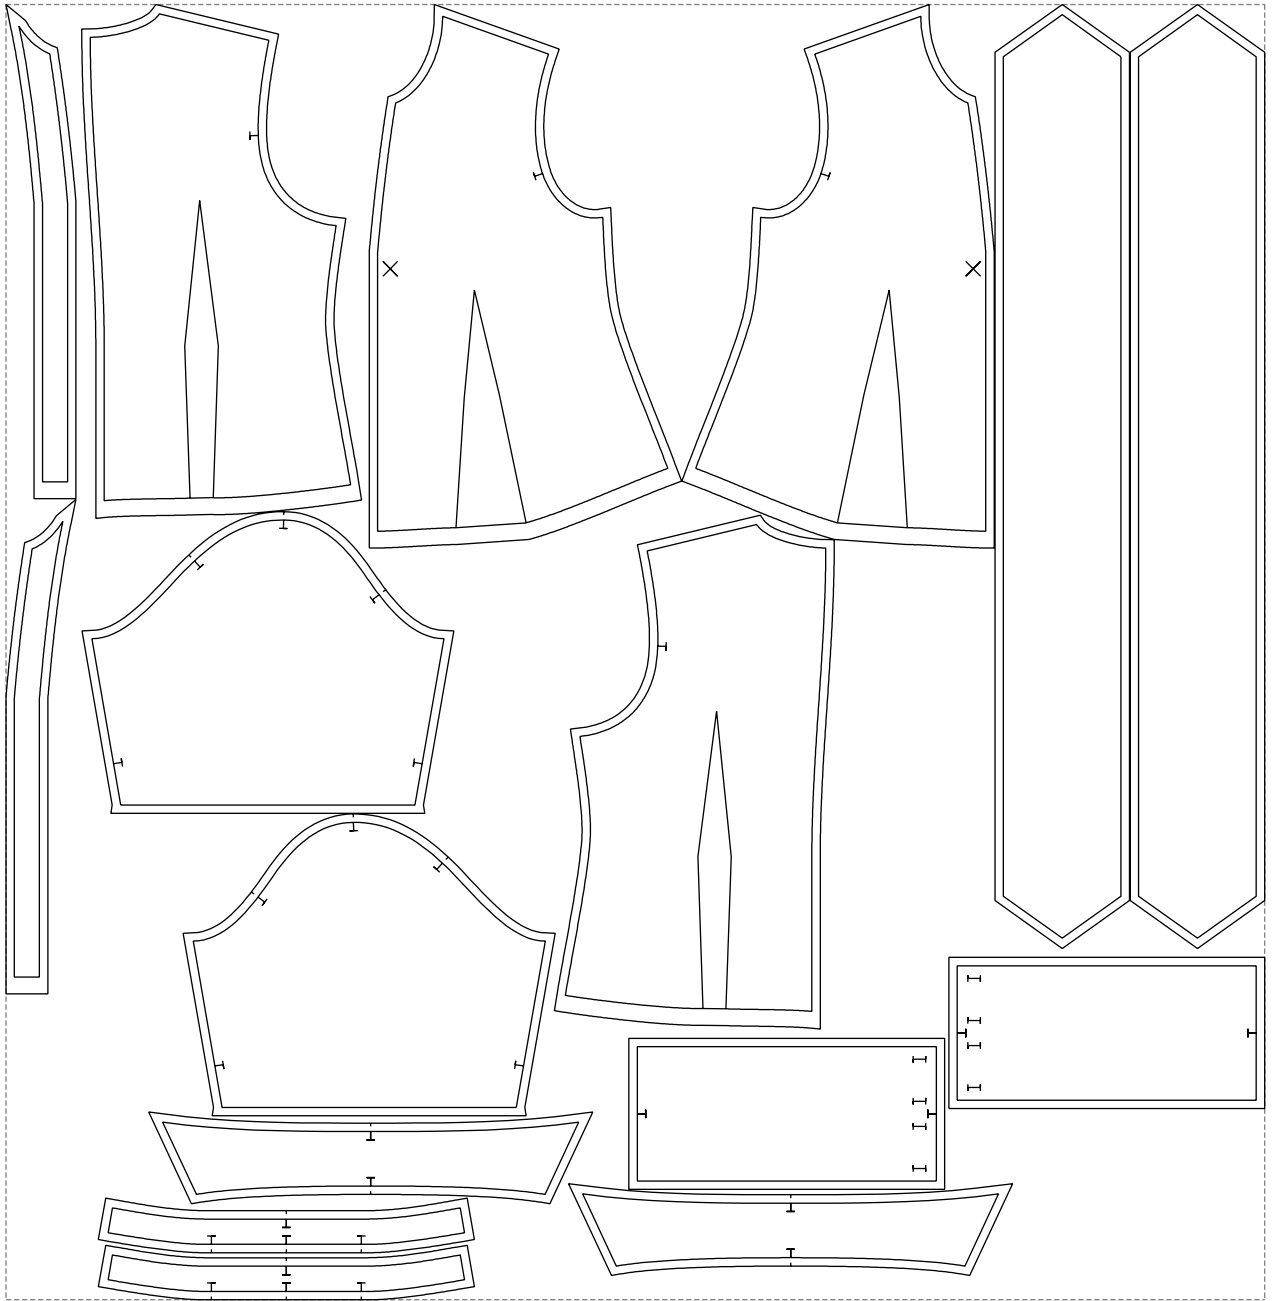

Not for print

Paper size: A4, size:1389.00 x1124.58 mm

# Example

size:1499.00 x1543.04 mm

Maneken =1 ver.0

rz\_1=170

rz\_16=104

rz\_17=88.9

rz\_18=84.4

rz\_19=112