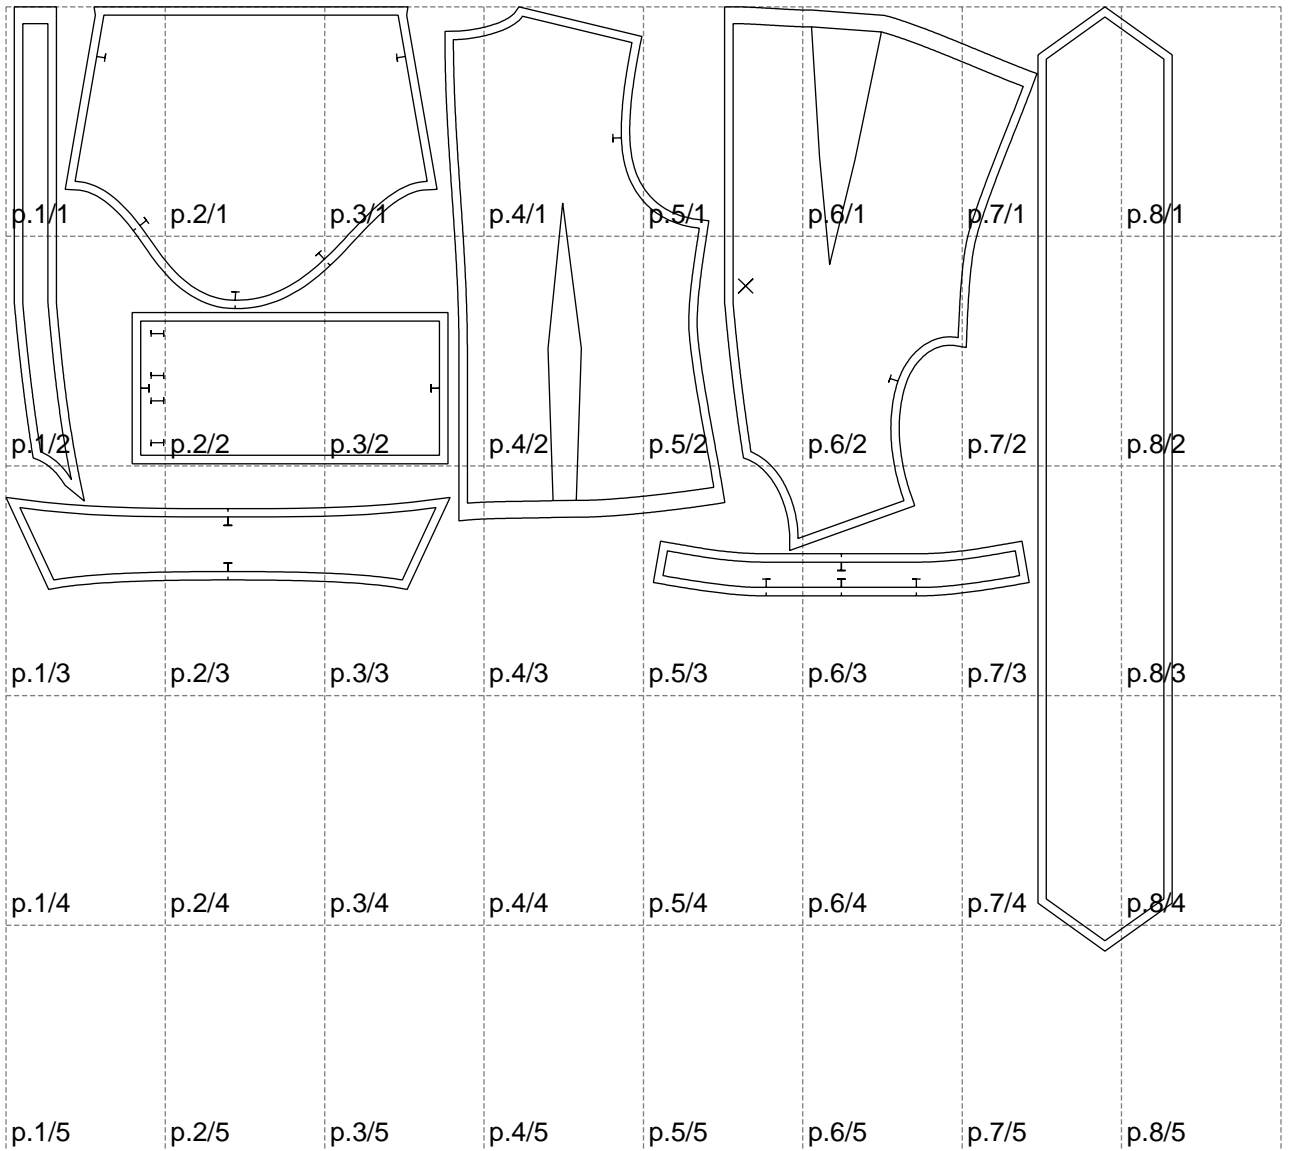

Not for print

Paper size: A4, size:1389.00 x1124.58 mm

# Example

size:1499.00 x1543.04 mm

Maneken =1 ver.0

rz\_1=170

rz\_16=104

rz\_17=88.9

rz\_18=84.4

rz\_19=112

rz\_20=109.3

---

. . . . .  
. . . . .  
. . . . .